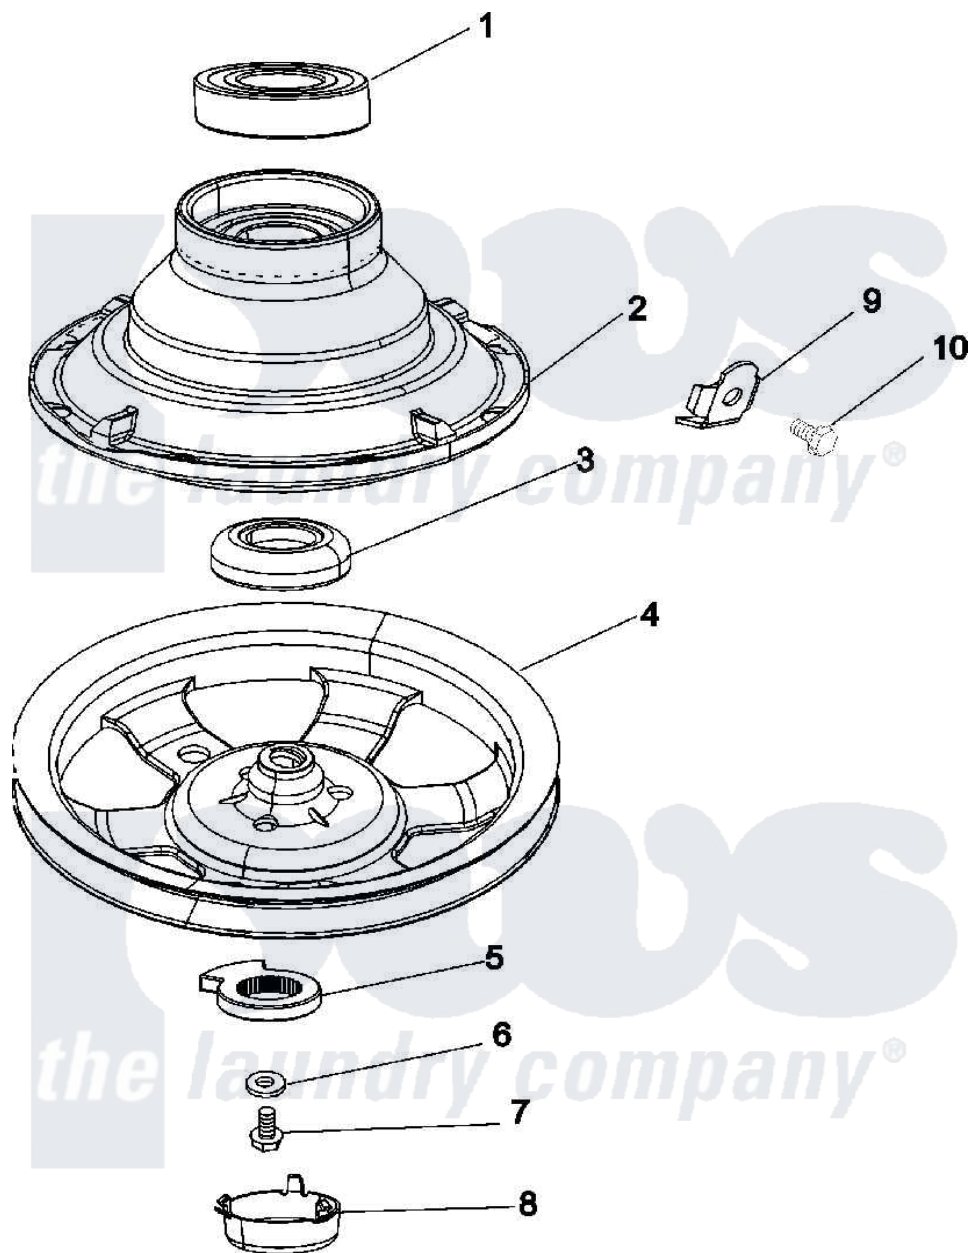

Maytag MAT12PSDAW 08 - CLUTCH & BRAKE

Maytag Residential Maytag MAT12PSDAW Washer Parts Parts Diagram 08 - CLUTCH & BRAKE
 Click on the part number to view part

Item	Original Part Number	Replaced By	Status	Part Description
001	Y200720	22003441		Bearing, Rear
002	201190	6-2011900		Brake Asse
003	200835			Bearing, Brake Rotor
004	22002429	6-2301530		Pulley
005	211089			Lug, Stop Pulley
006	211090	22003555		Washer, Stop Lug
007	211375	681582		Screw
008	22002428			Cover, Dust
009	213325			Clip, Retaining
010	213326			Bolt, Sems Retaining Clip