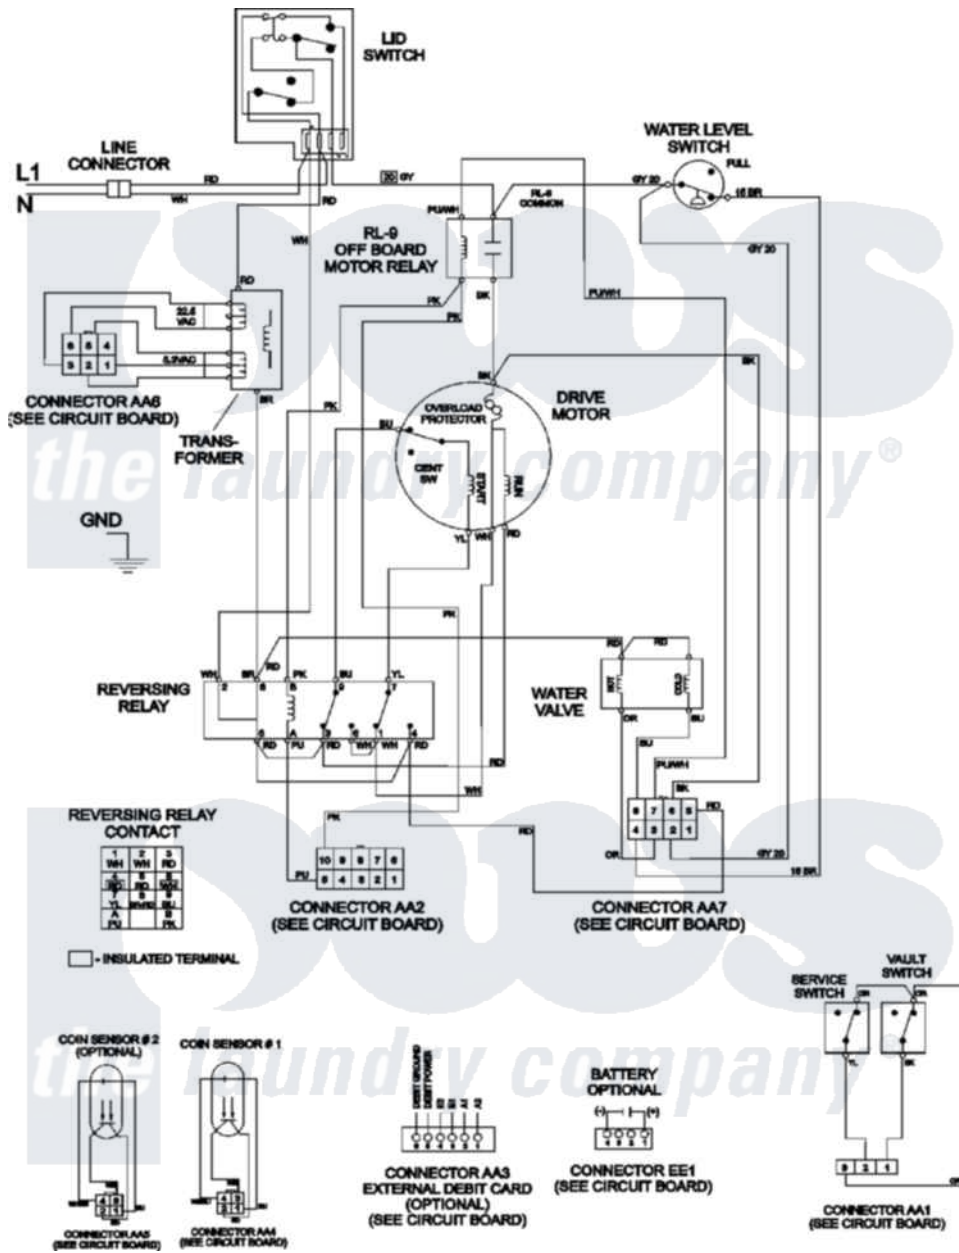

Maytag MAT12PSDAW 09 - WIRING INFORMATION

Maytag [Residential Maytag MAT12PSDAW Washer Parts](#) Parts Diagram 09 - WIRING INFORMATION
 Click on the part number to view part

| Item | Original Part Number | Replaced By | Status | Part Description |
|------|----------------------|-------------|---------------|--------------------|
| 001 | NLA | | Not Available | WIRING INFORMATION |