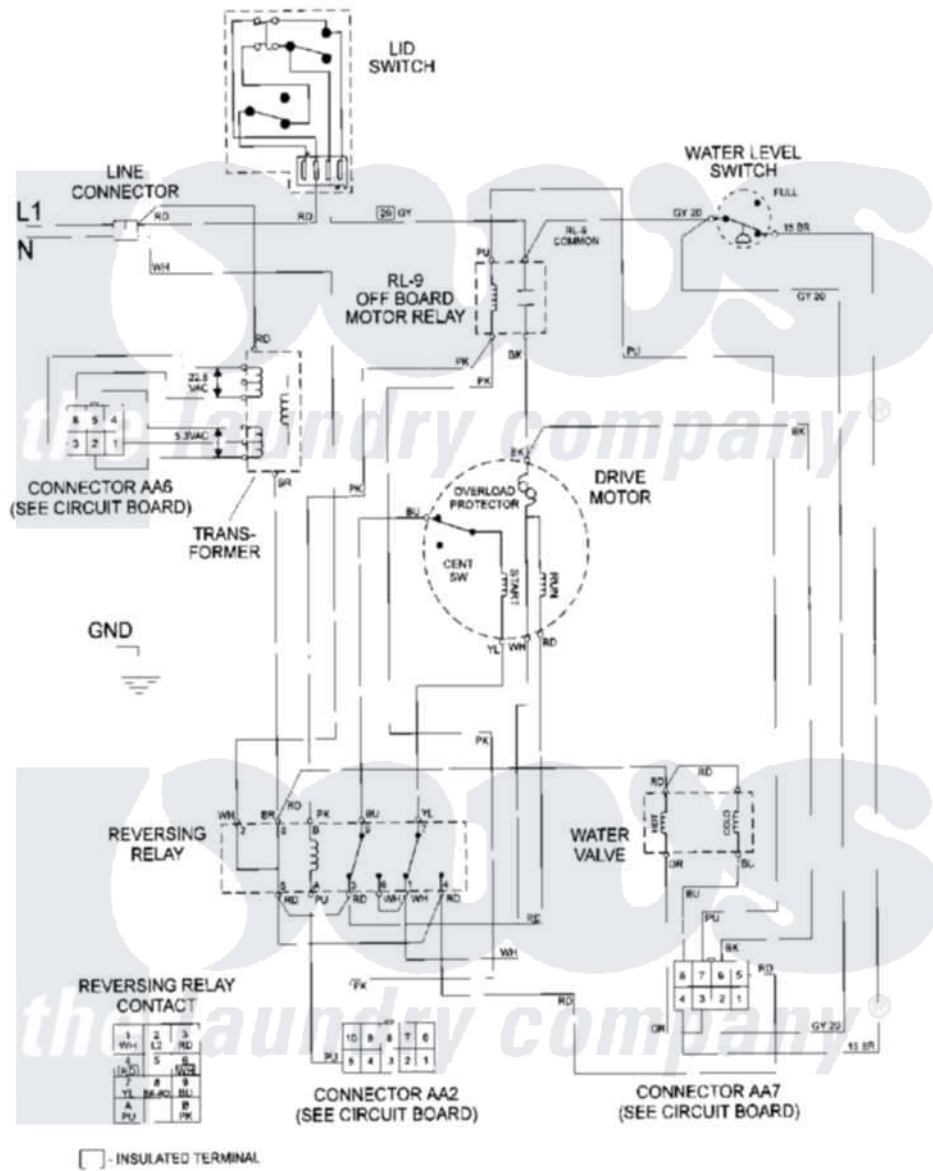

# Maytag MAT13PDBAW 09 - WIRING INFORMATION

Maytag [Residential Maytag MAT13PDBAW Washer Parts](#) Parts Diagram 09 - WIRING INFORMATION  
 Click on the part number to view part

Item	Original Part Number	Replaced By	Status	Part Description
001	NLA		Not Available	WIRING INFORMATION