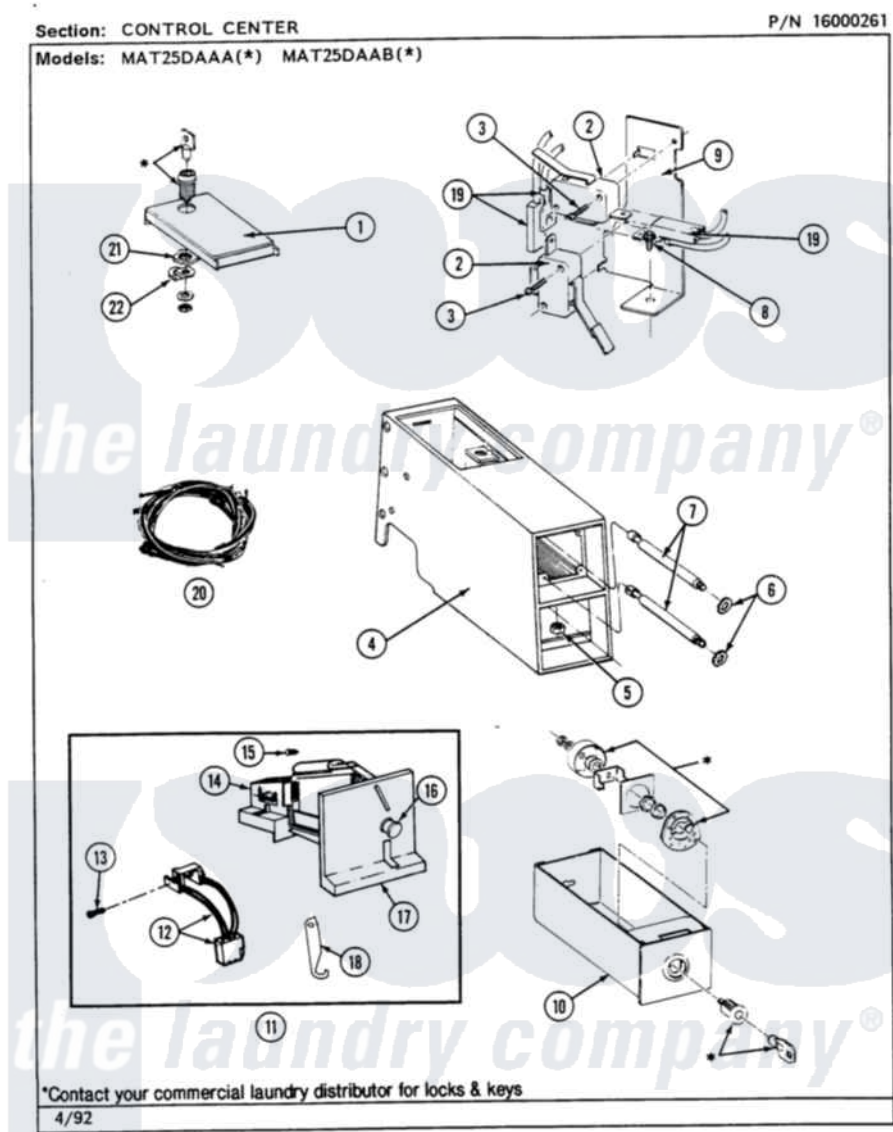

Maytag MAT25DAAW 03 - CONTROL CENTER

Maytag Residential Maytag MAT25DAAW Washer Parts Parts Diagram 03 - CONTROL CENTER
 Click on the part number to view part

Item	Original Part Number	Replaced By	Status	Part Description
001	203188		Not Available	TIMER ACCESS DOOR (WHT)
"	203188L		Not Available	ACCESS DOOR-ALMOND
"	203188M		Not Available	ACCESS DOOR-HARVEST WHEAT
002	208042			Switch, Sensor
003	912012	3400409		Screw
004	207940	22001407		Case, Coin Slide
"	207940L	22001408		(ALM)
"	NLA		Not Available	(H. WHEAT)
005	Y052740	62739		Nut, Lock
006	910181			Lockwasher, Terminal Block
007	213035			Bolt, Locking
008	NLA		Not Available	SCREW, SENSOR SWITCH BRACKET
009	NLA		Not Available	BRACKET, SENSOR SWITCH
010	207912	208884		Coin Box K

"	207912L	208884	Coin Box K
"	NLA		Not Available (H. WHEAT)
011	207948		Coin Drop Assembly
"	NLA		Not Available (25 CENTS-CANADA)
012	206799		Optic Switch Assembly
013	314665		Screw, Switch Assembly
014	207947		Rejector, Coin
"	207949		Rejector, Coin
015	NLA		Not Available SCREW, COIN DROP ASSEMBLY
016	216009		BUTTON, RETURN
017	216010	Y208306	Kit- Mtg C
018	216011		Spring, Return Button
019	208045		Harness, Wire Sensor Switch To Circuit Brd
020	208044		Harness, Wire
021	212328	W10139762	Hex Nut, 3/4-27
022	213750	W10133266	Cam-Lock