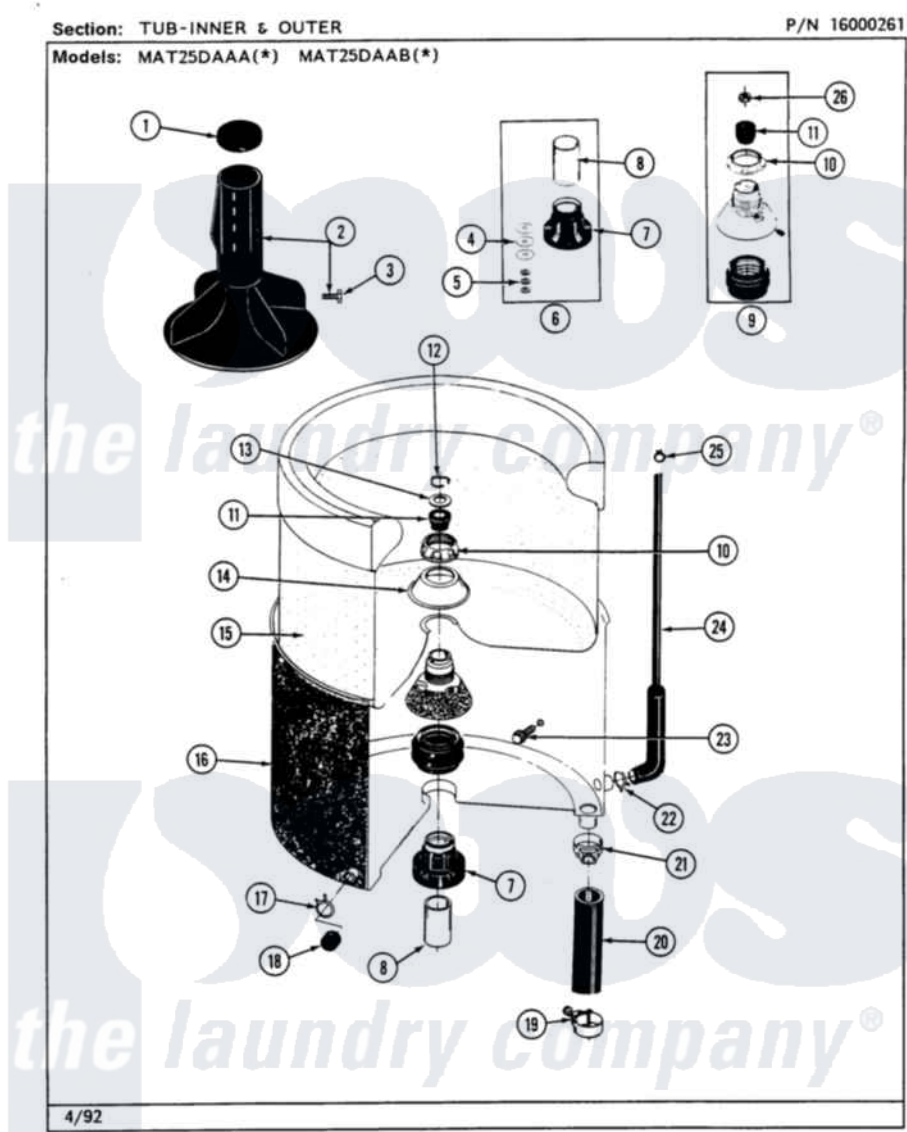

Maytag MAT25DAAW 06 - TUB-INNER & OUTER

12

Maytag [Residential Maytag MAT25DAAW Washer Parts](#) Parts Diagram 06 - TUB-INNER & OUTER
 Click on the part number to view part

Item	Original Part Number	Replaced By	Status	Part Description
001	215532			Cap, Agitator
002	207119	207228		Agitator W/Lock Screw
"	208543			Agitator
003	206478		Not Available	SCREW & WASHER FOR AGITATOR
004	211100			Washer, Outer Tub
005	Y054867			Washer, Lock
006	204013	6-2040130		Tub Bearin
007	200824	6-2040130		Tub Bearin
008	211130			Bearing Liner, Tub Bearing
009	204012	6-2095720		Mounting S
010	211047	6-2110472		Nut- Clamp
011	Y0A4298	6-0A57420		Seal- Agitator
012	Y015667			Retaining Ring
013	Y015666			Washer, Retaining -
014	211210			Washer, Clamping Nut
015	NLA		Not Available	TUB, INNER

016	205486	Not Available	PART NOT USED
017	214739	596669	Clamp, Manifold
018	214725		Cap For Spout-Outer Tub
019	202574	3367052	Clamp, Hose
020	Y212989		Hose, Outer Tub To Pump
021	200900	616099	Clamp
022	211641		Clamp, 1-1/16"
023	200744	W10175939	Bolt
"	205254	W10175938	Bolt
024	212942	22001619	Tube, Water Level Switch
025	410296	596669	Clamp, Manifold
026	Y015494		Stop Ring-Agitator Shaft