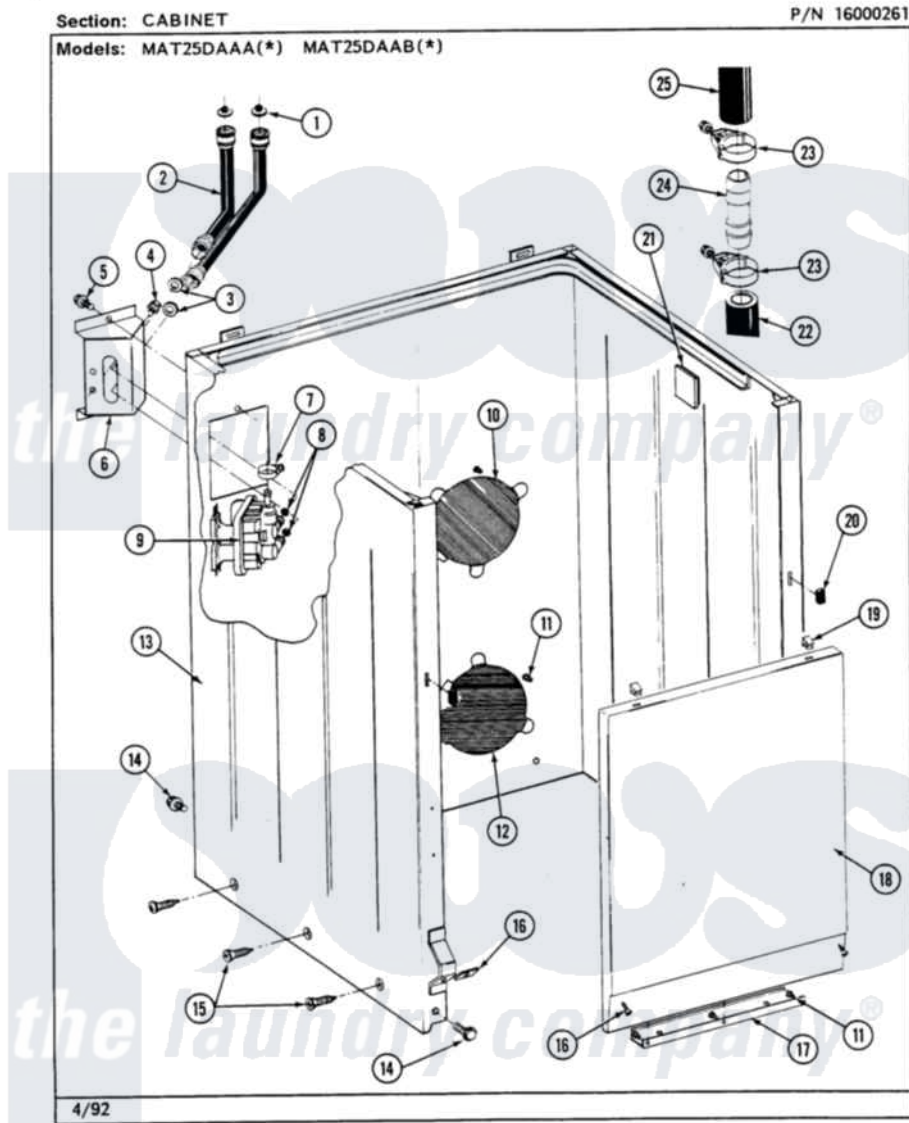

Maytag MAT25DAABL 04 - CABINET

8

Maytag [Residential Maytag MAT25DAABL Washer Parts](#) Parts Diagram 04 - CABINET
 Click on the part number to view part

| Item | Original Part Number | Replaced By | Status | Part Description |
|------|-------------------------|---------------------------|---------------|---|
| 001 | 200961 | 12001413 | | Strainer And Washer Kit |
| 002 | 205828 | 202860 | | Inlet Hose Assembly |
| 003 | Y013783 | | | Washer, Inlet Hose |
| 004 | Y313561 | | | Screw----NA |
| 005 | 212276 | W10116760 | | Screw |
| 006 | 214812 | 22002361 | | Bracket, Water Valve |
| 007 | 201575 | | | Clamp, Hose |
| 008 | 214337 | 96160 | | Screen |
| 009 | 205614 | 205613 | | Water Valve |
| 010 | NLA | | Not Available | PLATE, ACCESS |
| 011 | 211294 | 90767 | | Screw, 8A X 3/8 HeX Washer Head Tapping |
| 012 | 212985 | 22002924 | | Plate, Access |
| 013 | NLA | | Not Available | CABINET (WHT) |
| 014 | 213121 | 3400111 | | Screw, 12-14 X 5/8 |
| 015 | 213007 | | | Xfor Cabinet See Cabinet, Back |

| | | | |
|-----|------------------------|--------------------------|---------------------------|
| 016 | 204439 | | Screw And Fstner Assembly |
| 017 | 213846 | | Guard, Belt |
| 018 | 212998 | Not Available | PANEL, FRONT (WHT) |
| " | 212998L | Not Available | FRONT PANEL-ALMOND |
| " | NLA | Not Available | (H. WHEAT) |
| 019 | 212982 | 22001650 | Fastener, Spring |
| 020 | 214376 | 22002331 | Spacer, Front Panel |
| 021 | 215058 | | Pad, Cabinet Bumper |
| 022 | 214768 | 211704 | Hose, Drain |
| 023 | 200461 | 285655 | Clamp, Hose |
| 024 | 211111 | 16272 | Connector, Straight |
| 025 | 215057 | 211704 | Hose, Drain |