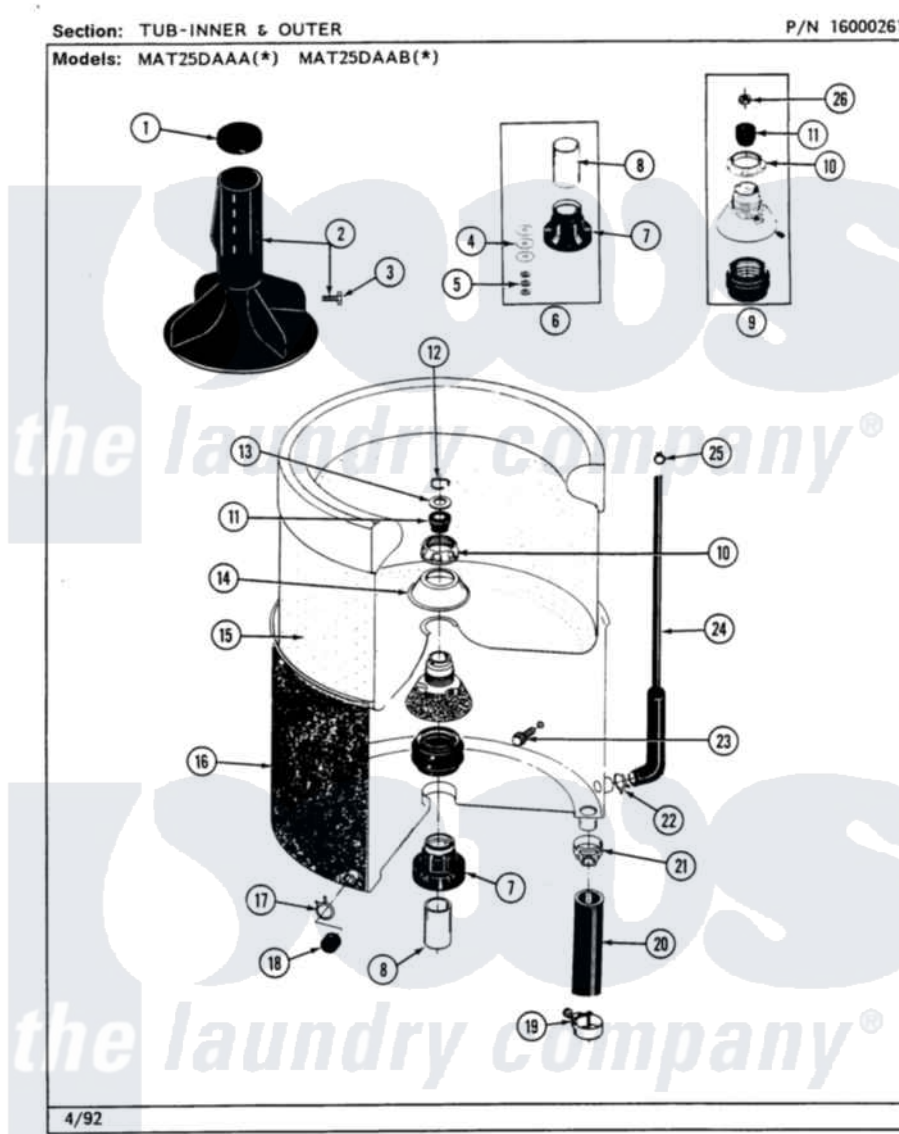

Maytag MAT25DAABL 06 - TUB-INNER & OUTER

12

Maytag Residential Maytag MAT25DAABL Washer Parts Parts Diagram 06 - TUB-INNER & OUTER
 Click on the part number to view part

Item	Original Part Number	Replaced By	Status	Part Description
001	215532			Cap, Agitator
002	207119	207228		Agitator W/Lock Screw
"	208543			Agitator
003	206478		Not Available	SCREW & WASHER FOR AGITATOR
004	211100			Washer, Outer Tub
005	Y054867			Washer, Lock
006	204013	6-2040130		Tub Bearin
007	200824	6-2040130		Tub Bearin
008	211130			Bearing Liner, Tub Bearing
009	204012	6-2095720		Mounting S
010	211047	6-2110472		Nut- Clamp
011	Y0A4298	6-0A57420		Seal- Agitator
012	Y015667			Retaining Ring
013	Y015666			Washer, Retaining -
014	211210			Washer, Clamping Nut
015	NLA		Not Available	TUB, INNER

016	205486	Not Available	PART NOT USED
017	214739	596669	Clamp, Manifold
018	214725		Cap For Spout-Outer Tub
019	202574	3367052	Clamp, Hose
020	Y212989		Hose, Outer Tub To Pump
021	200900	616099	Clamp
022	211641		Clamp, 1-1/16"
023	200744	W10175939	Bolt
"	205254	W10175938	Bolt
024	212942	22001619	Tube, Water Level Switch
025	410296	596669	Clamp, Manifold
026	Y015494		Stop Ring-Agitator Shaft