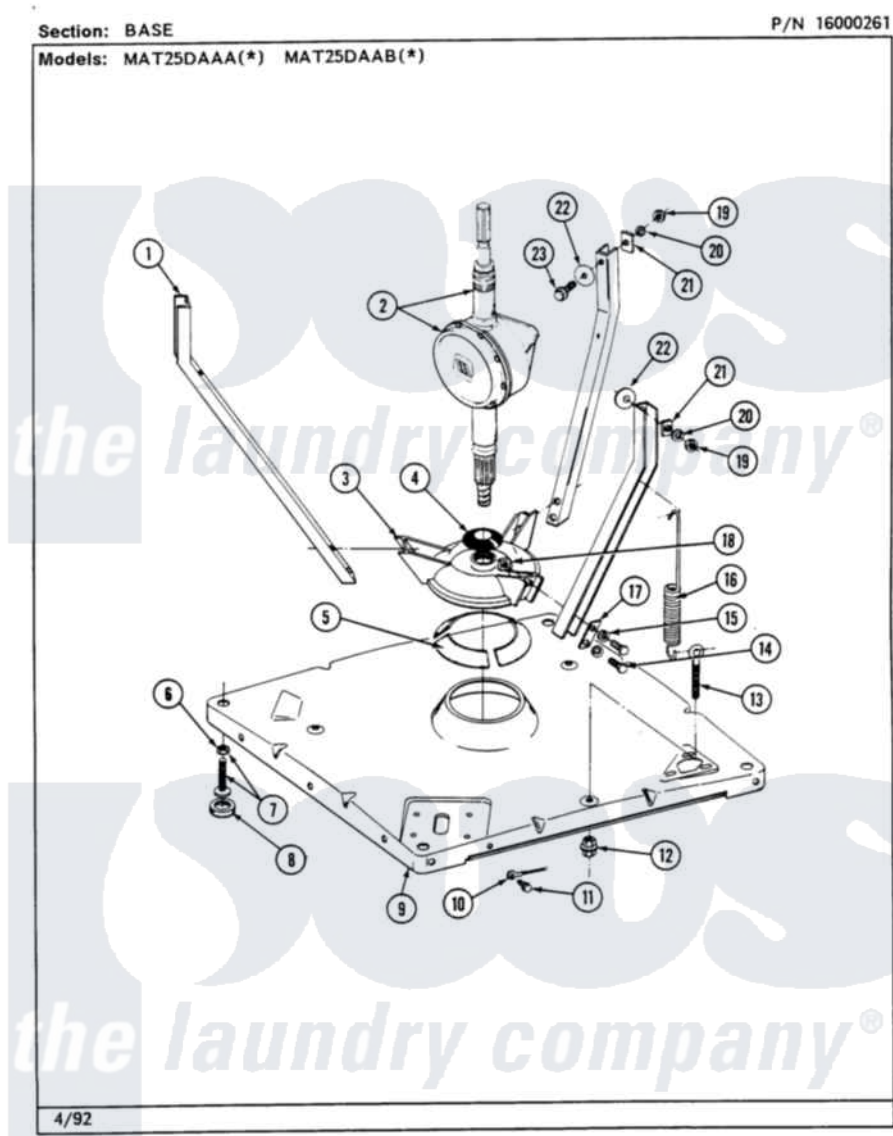

Maytag MAT25DAABL 08 - BASE

16

Maytag [Residential Maytag MAT25DAABL Washer Parts](#) Parts Diagram 08 - BASE
 Click on the part number to view part

Item	Original Part Number	Replaced By	Status	Part Description
001	213100		Not Available	PART NOT USED
002	206708	6-2097790		Transmison
003	203725			Damper W/Bolt And Clip
004	211028	22001586		Deflector, Water
005	203956			Damper Pad Kit
006	210385			Lock Nut For Adjustable Leg
007	Y302699	22003428		Leg, Adjustable
008	210684			Foot, Adjustable Leg
009	203274			Base With Damper Pads
010	204807			Ground Wire, Supp. Plte To Top Cover
011	210186	3370225		Screw
012	211949			Nut, Adjustment Eyebolt
013	213120	216416		Bolt, Eye/Centering Spring
014	Y015627			Screw- Hex
015	911852	486009		Lockwasher
016	213054			Centering Spring - 3 Used

017	213073		Washer, Double Brace
018	Y052785		Nut, Brace To Damper
019	Y052734		Nut, Carrage Bolts And Bracket
020	Y054867		Washer, Lock
021	212979	Not Available	WASHER, TUB BRACE
022	211100		Washer, Outer Tub
023	200744	W10175939	Bolt
"	205254	W10175938	Bolt