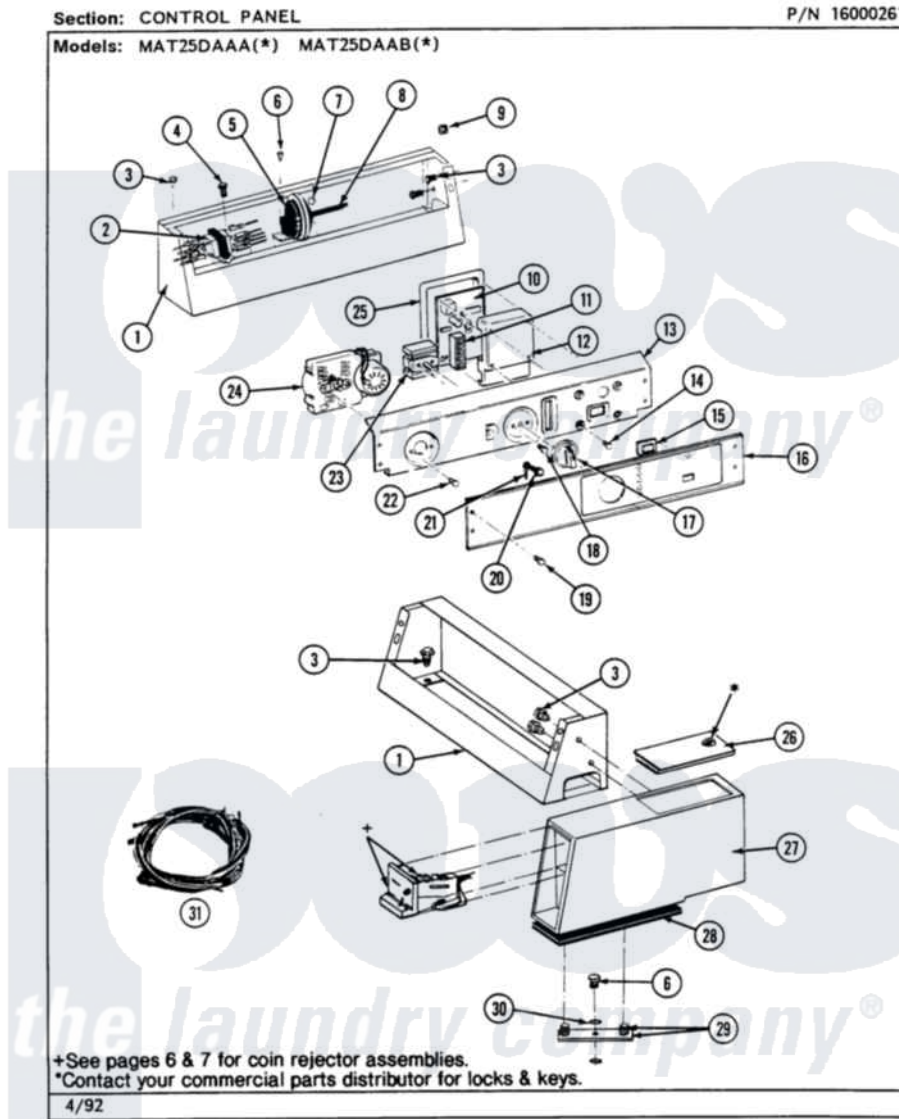

Maytag MAT25DAABW 01 - CONTROL PANEL

Maytag Residential Maytag MAT25DAABW Washer Parts Parts Diagram 01 - CONTROL PANEL
Click on the part number to view part

Item	Original Part Number	Replaced By	Status	Part Description
001	206780			Control Cover Assembly
"	206780L	206780		Control Cover Assembly
"	NLA		Not Available	(HWT)
002	NLA		Not Available	TRANSFORMER
003	212276	W10116760		Screw
004	211294	90767		Screw, 8A X 3/8 HeX Washer Head Tapping
"	Y313559			Screw
005	203970			Switch, Water Level
006	211294	90767		Screw, 8A X 3/8 HeX Washer Head Tapping
007	410296	596669		Clamp, Manifold
008	212942	22001619		Tube, Water Level Switch
009	215003			Fastener, Panel And Bracket
010	NLA		Not Available	CIRCUIT BOARD ASSEMBLY
011	206881			Indicator, Light
012	NLA		Not Available	ENCLOSURE, CIRCUIT

012	NLA	Not Available	BOARD
013	NLA	Not Available	BRACKET (WHT)
014	312956		Screw-Igniter And Clip Mount
015	NLA	Not Available	WINDOW, DATA
016	208061	Not Available	(GREEN & AMBER LENS)
"	NLA	Not Available	PANEL, CONTROL
017	206894		Knob, Selector
018	Y313588	488234	Screw 8-32 X 1/4
019	215506		Screw, Control Panel Overlay
020	Y314322	211251	Screw, Transformer
021	205810		Wire, Ground
022	216042	22001627	Screw
023	205353		Switch, DiAl-A-Fabric
024	205448	Not Available	MOTOR, TIMER (120-60)
"	206886	12001906	Timer
"	208222	12001906	Timer
"	Y208602	Not Available	MOTOR, TIMER
025	NLA	Not Available	COVER, ENCLOSURE
026	203188	Not Available	TIMER ACCESS DOOR (WHT)
"	203188L	Not Available	ACCESS DOOR-ALMOND
"	203188M	Not Available	ACCESS DOOR-HARVEST WHEAT
027	207940	22001407	Case, Coin Slide
"	207940L	22001408	(ALM)
"	NLA	Not Available	(HWT)
028	214660		Gasket, Control Center
029	NLA	Not Available	STRAP, MOUNTING
030	910309		Washer, Mounting Strap
031	208044		Harness, Wire
"	208045		Harness, Wire Sensor Switch To Circuit Brd
"	NLA	Not Available	WIRE HARNESS