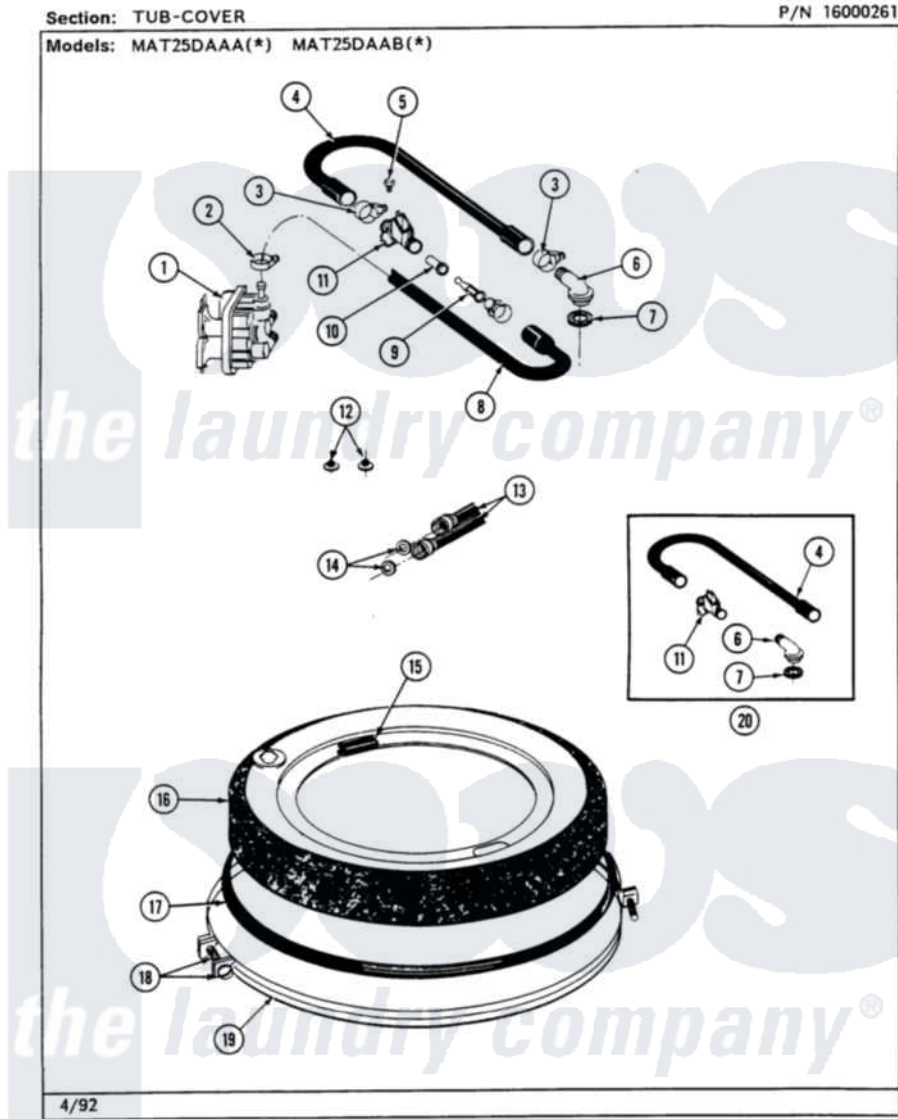

Maytag MAT25DAABW 05 - TUB

10

Maytag [Residential Maytag MAT25DAABW Washer Parts](#) Parts Diagram 05 - TUB
 Click on the part number to view part

Item	Original Part Number	Replaced By	Status	Part Description
001	205614	205613		Water Valve
002	201575			Clamp, Hose
003	202515	596669		Clamp, Manifold
004	Y215234			Hose, Injector Fill
005	312620			Screw, Sems
006	215235			Tube, Injector
007	215233			Seal For Injector Tube
008	213013			Hose, Injector
009	213015			Nozzle, Injector
010	213016	216201		Nozzle
011	215447			Sleeve For Injector
012	200961	12001413		Strainer And Washer Kit
013	205828	202860		Inlet Hose Assembly
014	Y013783			Washer, Inlet Hose
015	215232			Bumper, Unbalance
016	206380		Not Available	COVER, TUB

017

[211232](#)

Seal, Tub Cover

018

[205529](#)

Nut And Bolt Kit For Tub Clam

019

[200846](#)

Clamp - Tub Cover

020

206683

[206680](#)

Water Injector Assembly