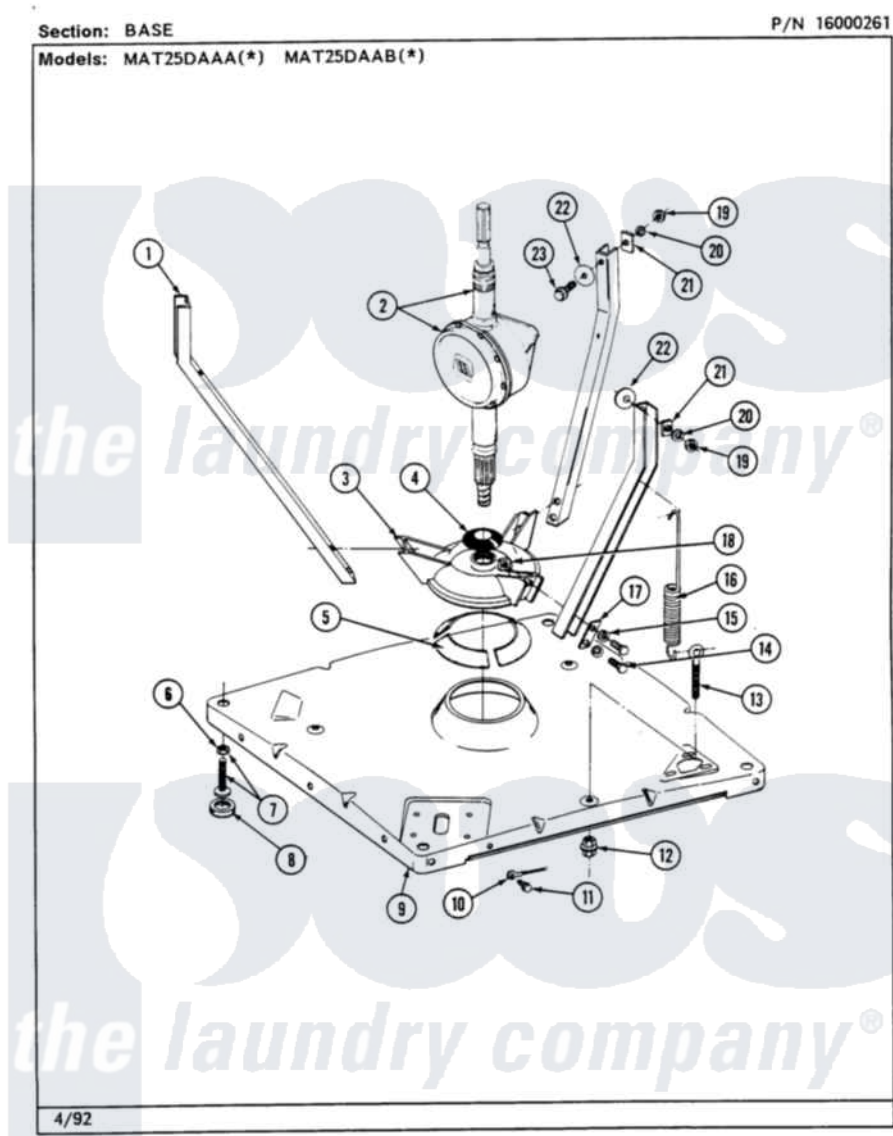

Maytag MAT25DAABW 08 - BASE

16

Maytag [Residential Maytag MAT25DAABW Washer Parts](#) Parts Diagram 08 - BASE
 Click on the part number to view part

Item	Original Part Number	Replaced By	Status	Part Description
001	213100		Not Available	PART NOT USED
002	206708	6-2097790		Transmison
003	203725			Damper W/Bolt And Clip
004	211028	22001586		Deflector, Water
005	203956			Damper Pad Kit
006	210385			Lock Nut For Adjustable Leg
007	Y302699	22003428		Leg, Adjustable
008	210684			Foot, Adjustable Leg
009	203274			Base With Damper Pads
010	204807			Ground Wire, Supp. Plte To Top Cover
011	210186	3370225		Screw
012	211949			Nut, Adjustment Eyebolt
013	213120	216416		Bolt, Eye/Centering Spring
014	Y015627			Screw- Hex
015	911852	486009		Lockwasher
016	213054			Centering Spring - 3 Used

017	213073		Washer, Double Brace
018	Y052785		Nut, Brace To Damper
019	Y052734		Nut, Carrage Bolts And Bracket
020	Y054867		Washer, Lock
021	212979	Not Available	WASHER, TUB BRACE
022	211100		Washer, Outer Tub
023	200744	W10175939	Bolt
"	205254	W10175938	Bolt