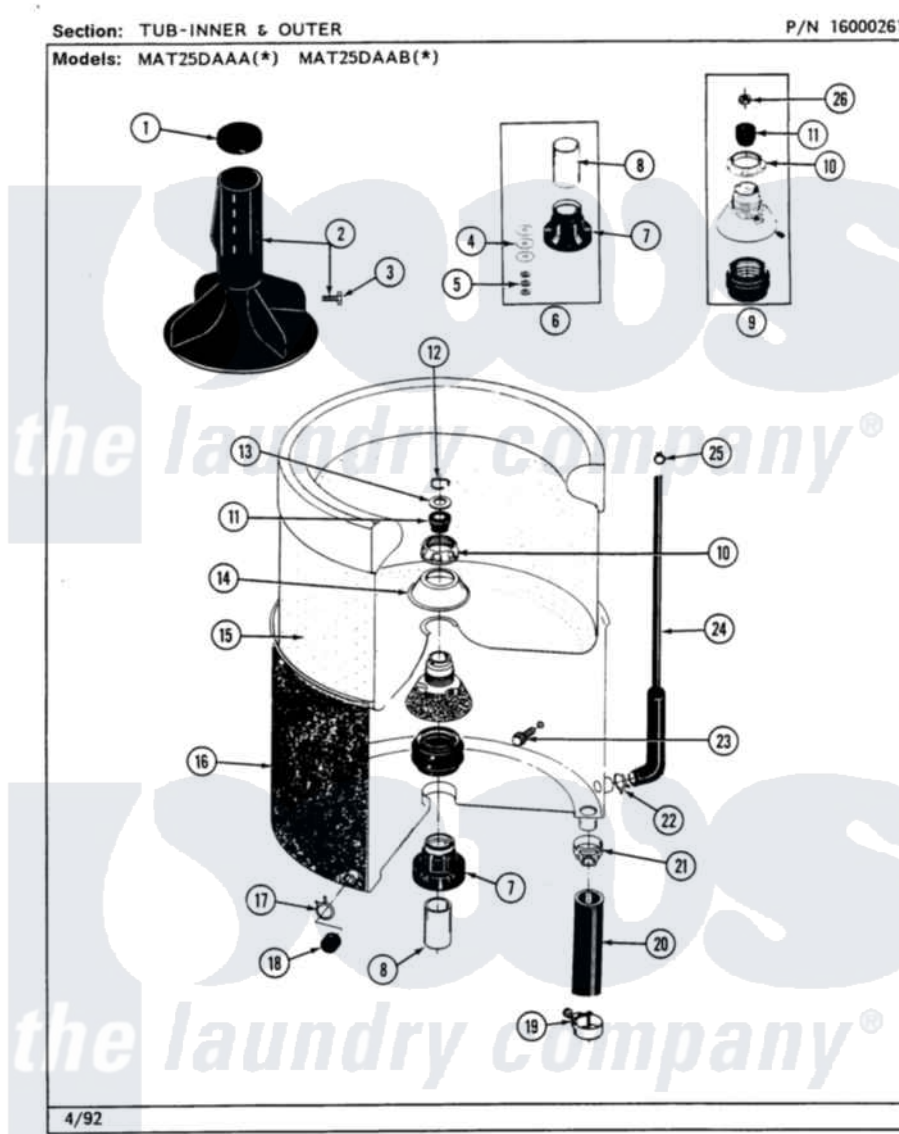

Maytag MAT26PCABL 05 - TUB-INNER & OUTER

12

Maytag Residential Maytag MAT26PCABL Washer Parts Parts Diagram 05 - TUB-INNER & OUTER
 Click on the part number to view part

Item	Original Part Number	Replaced By	Status	Part Description
001	215532			Cap, Agitator
002	207119	207228		Agitator W/Lock Screw
"	207228			Agitator W/Lock Screw
003	206478		Not Available	SCREW & WASHER FOR AGITATOR
004	211100			Washer, Outer Tub
005	Y054867			Washer, Lock
006	204013	6-2040130		Tub Bearin
007	200824	6-2040130		Tub Bearin
008	211130			Bearing Liner, Tub Bearing
009	204012	6-2095720		Mounting S
010	211047	6-2110472		Nut- Clamp
011	Y0A4298	6-0A57420		Seal- Agitator
012	Y015667			Retaining Ring
013	Y015666			Washer, Retaining -
014	211210			Washer, Clamping Nut
015	NLA		Not Available	TUB, INNER

016	205486	Not Available	PART NOT USED
017	214739	596669	Clamp, Manifold
018	214725		Cap For Spout-Outer Tub
019	202574	3367052	Clamp, Hose
020	Y212989		Hose, Outer Tub To Pump
021	200900	616099	Clamp
022	211641		Clamp, 1-1/16"
023	200744	W10175939	Bolt
"	205254	W10175938	Bolt
024	212942	22001619	Tube, Water Level Switch
025	410296	596669	Clamp, Manifold
026	215980		Plug, Filter Hole