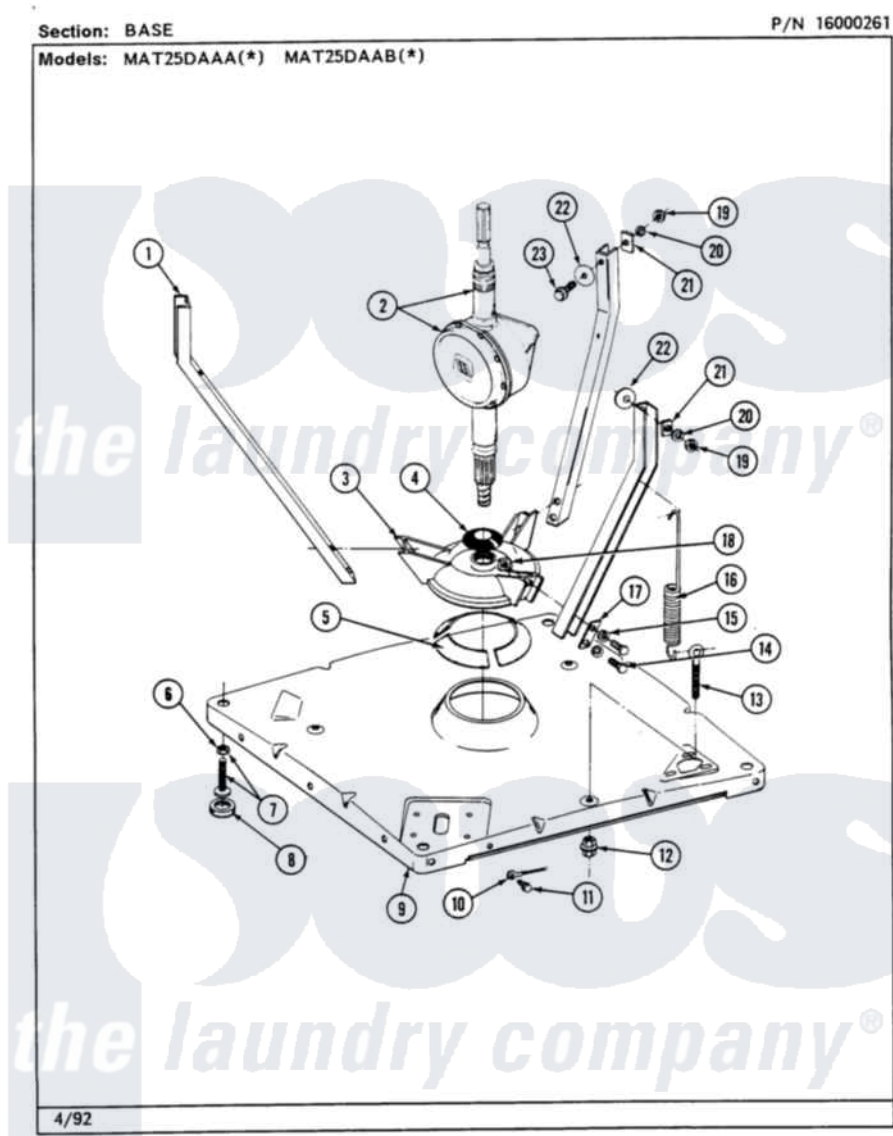

Maytag MAT26PCABW 07 - BASE

16

Maytag [Residential Maytag MAT26PCABW Washer Parts](#) Parts Diagram 07 - BASE
 Click on the part number to view part

Item	Original Part Number	Replaced By	Status	Part Description
001	213100		Not Available	PART NOT USED
002	206708	6-2097790		Transmison
003	203725			Damper W/Bolt And Clip
004	211028	22001586		Deflector, Water
005	203956			Damper Pad Kit
006	210385			Lock Nut For Adjustable Leg
007	Y302699	22003428		Leg, Adjustable
008	210684			Foot, Adjustable Leg
009	203274			Base With Damper Pads
010	204807			Ground Wire, Supp. Plte To Top Cover
011	210186	3370225		Screw
012	211949			Nut, Adjustment Eyebolt
013	213120	216416		Bolt, Eye/Centering Spring
014	Y015627			Screw- Hex
015	911852	486009		Lockwasher
016	213054			Centering Spring - 3 Used

017	213073		Washer, Double Brace
018	Y052785		Nut, Brace To Damper
019	Y052734		Nut, Carrage Bolts And Bracket
020	Y054867		Washer, Lock
021	212979	Not Available	WASHER, TUB BRACE
022	211100		Washer, Outer Tub
023	200744	W10175939	Bolt
"	205254	W10175938	Bolt