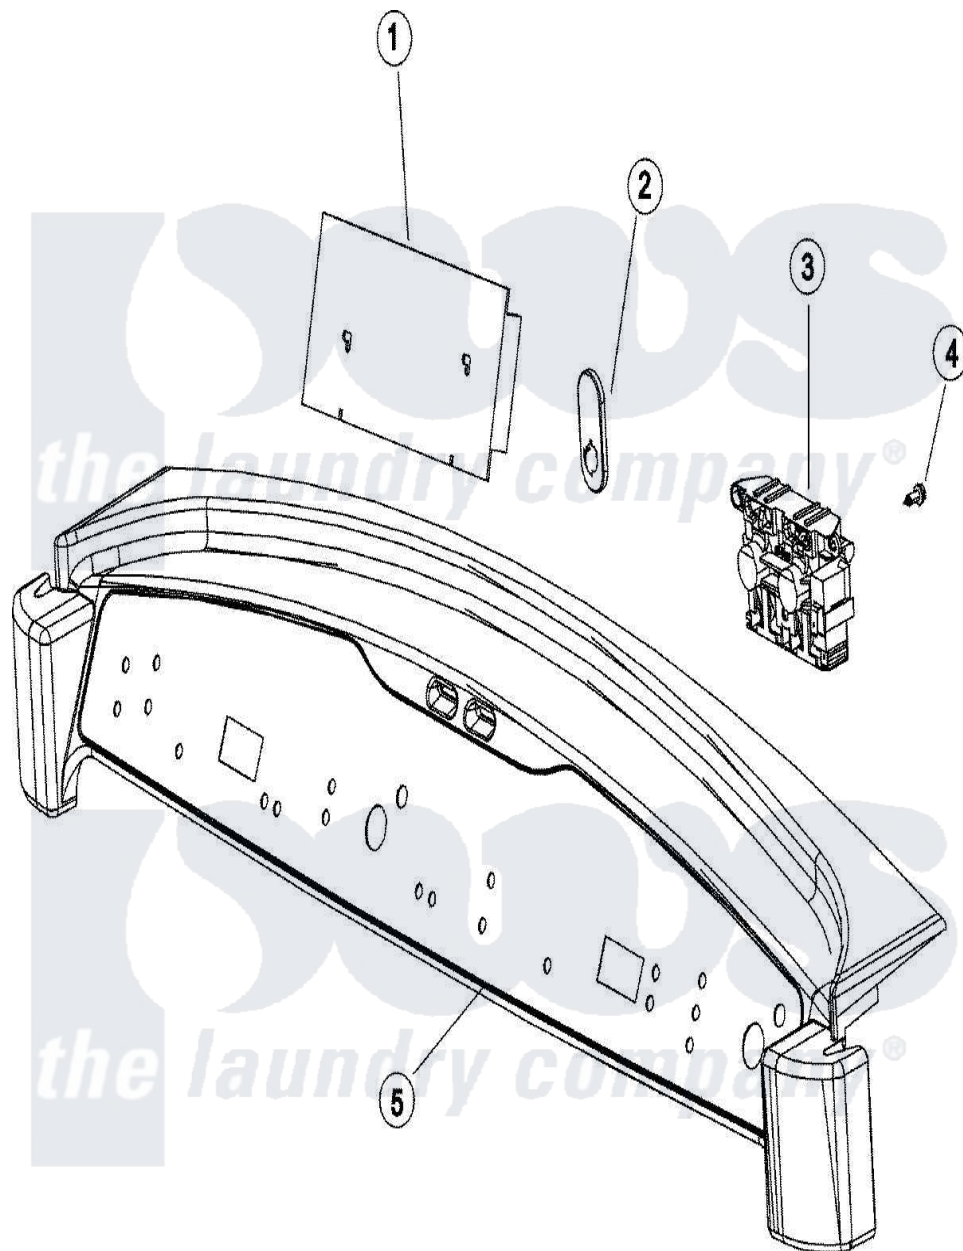

# Maytag MCE8000AYQ 03 - CONTROL PANEL

Maytag [Residential Maytag MCE8000AYQ Dryer Parts](#) Parts Diagram 03 - CONTROL PANEL  
[Click on the part number to view part](#)

Item	Original Part Number	Replaced By	Status	Part Description
1	<a href="#">31001562</a>			Logic Board
2	<a href="#">31001659</a>			Clip, Retaining
3	<a href="#">31001565</a>			Door Latch Assembly
4	31001610	<a href="#">3400806</a>		Screw
5	<a href="#">31001660</a>			Console W/Membrane Pad
6	<a href="#">31001662</a>			Harness, Upper Door Switch