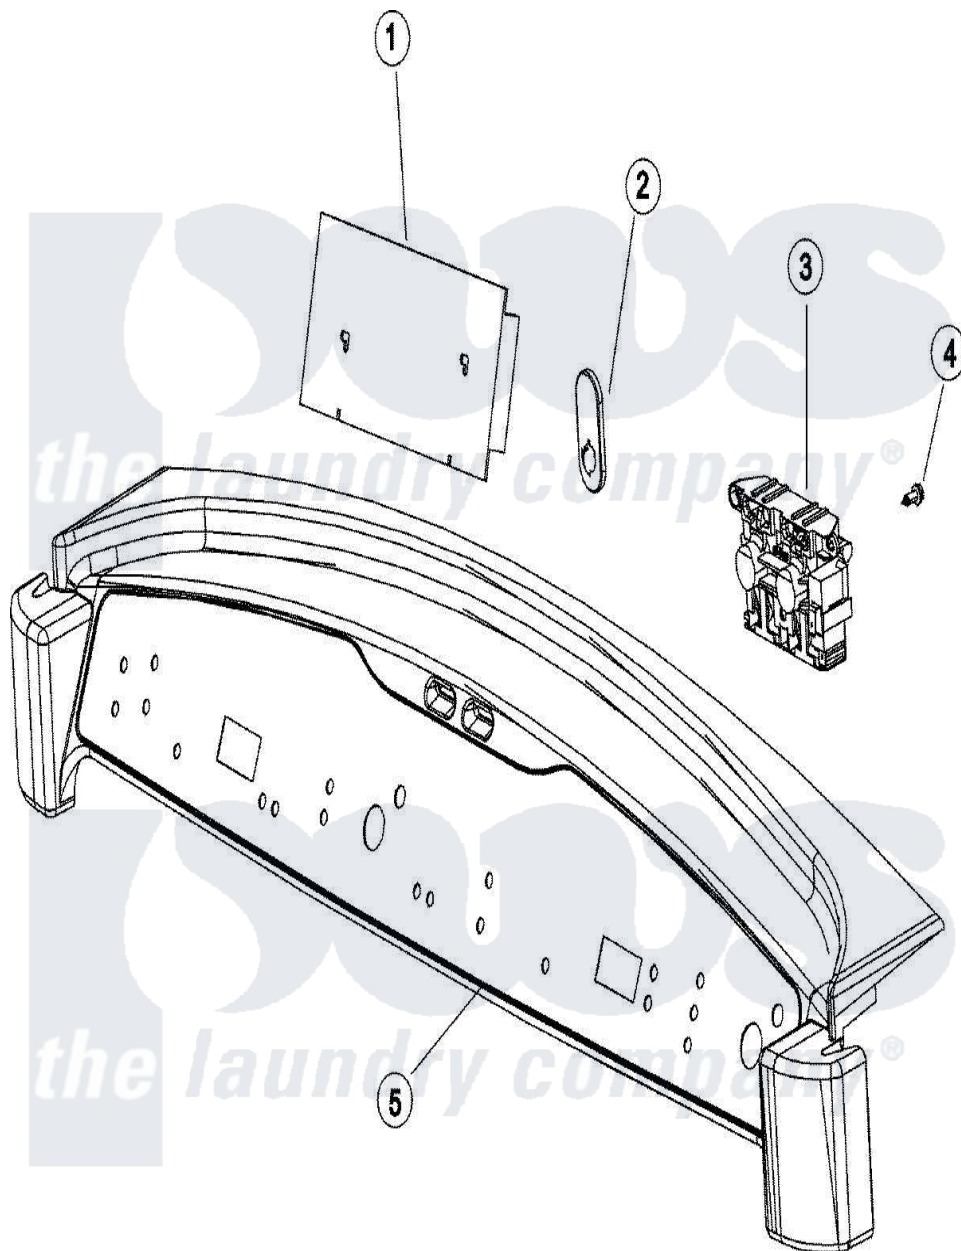

Maytag MCE8000AYW 03 - CONTROL PANEL

Maytag Residential Maytag MCE8000AYW Dryer Parts Parts Diagram 03 - CONTROL PANEL
Click on the part number to view part

Item	Original Part Number	Replaced By	Status	Part Description
1	31001562			Logic Board
2	31001659			Clip, Retaining
3	31001565			Door Latch Assembly
4	31001610	3400806		Screw
5	31001658			Console W/Membrane Pad
6	31001662			Harness, Upper Door Switch