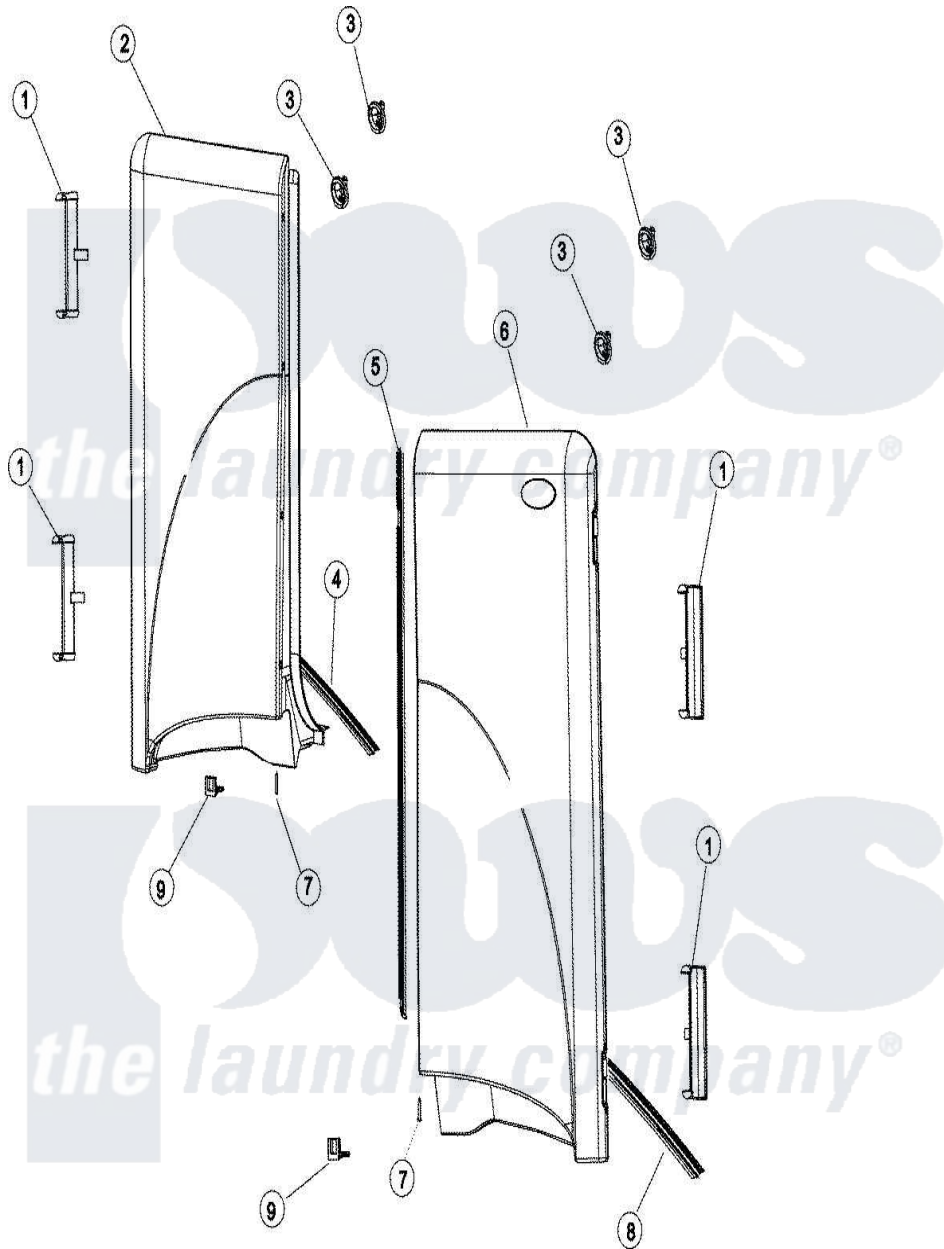

# Maytag MCE8000AYW 09 - UPPER DOOR

Maytag [Residential Maytag MCE8000AYW Dryer Parts](#) Parts Diagram 09 - UPPER DOOR  
 Click on the part number to view part

Item	Original Part Number	Replaced By	Status	Part Description
1	<a href="#">31001671</a>			Cover, Hinge Retainer
2	<a href="#">31001667</a>			Upper Door Assembly
3	<a href="#">31001670</a>			Hook, Door
4	<a href="#">31001765</a>			Seal, Door
5	<a href="#">31001677</a>			Seal, Door
6	<a href="#">31001674</a>			Upper Door Assembly
7	25-3092	<a href="#">90767</a>		Screw, 8A X 3/8 HeX Washer Head Tapping
8	31001764		Not Available	SEAL, DOOR (RT)
9	<a href="#">31001673</a>			Striker, Latch