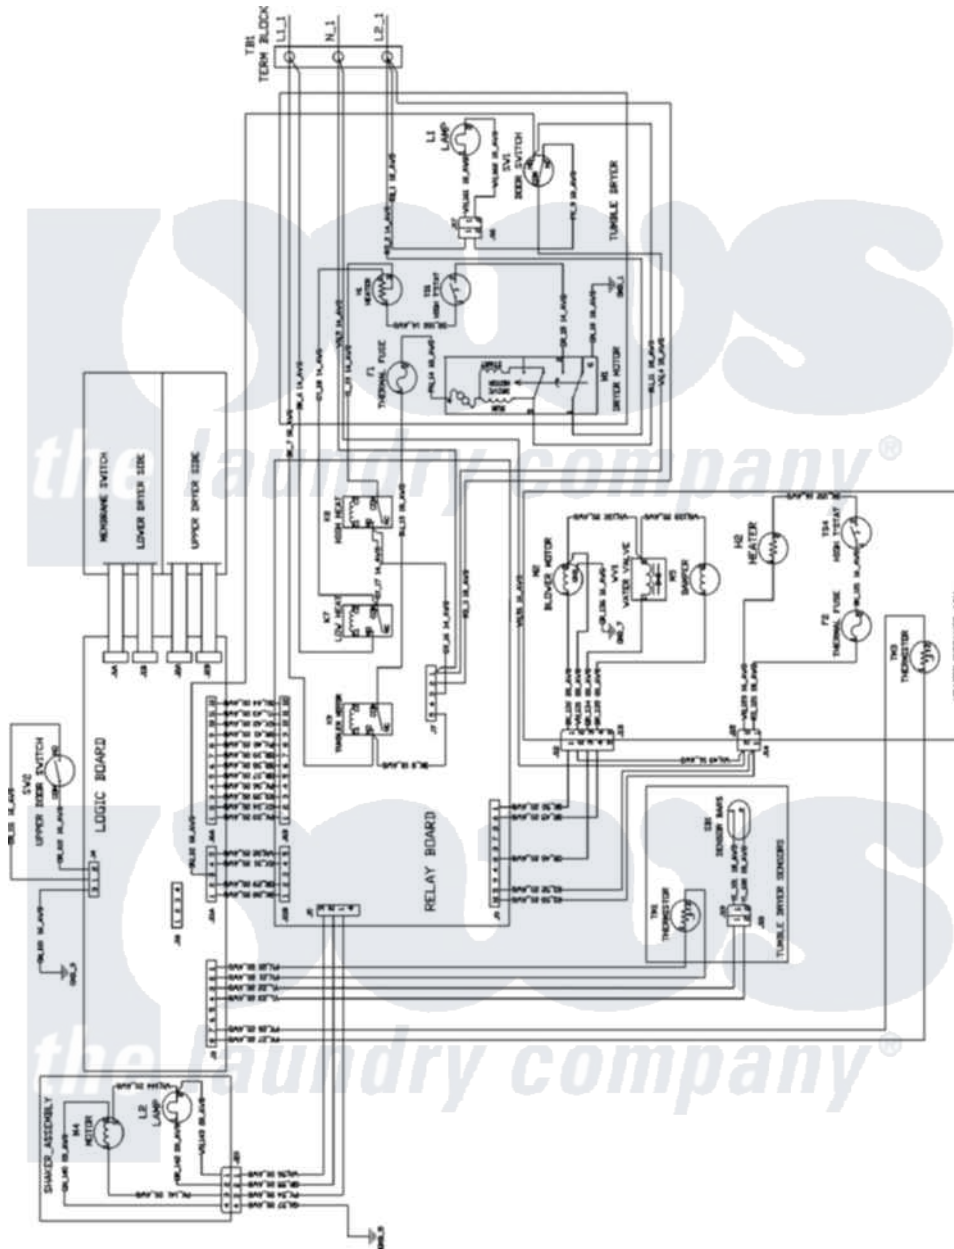

# Maytag MCE8000AYW 10 - WIRING INFORMATION

Maytag Residential Maytag MCE8000AYW Dryer Parts Parts Diagram 10 - WIRING INFORMATION  
 Click on the part number to view part

Item	Original Part Number	Replaced By	Status	Part Description
1	15003314		Not Available	WIRING INFORMATION (ELEC)