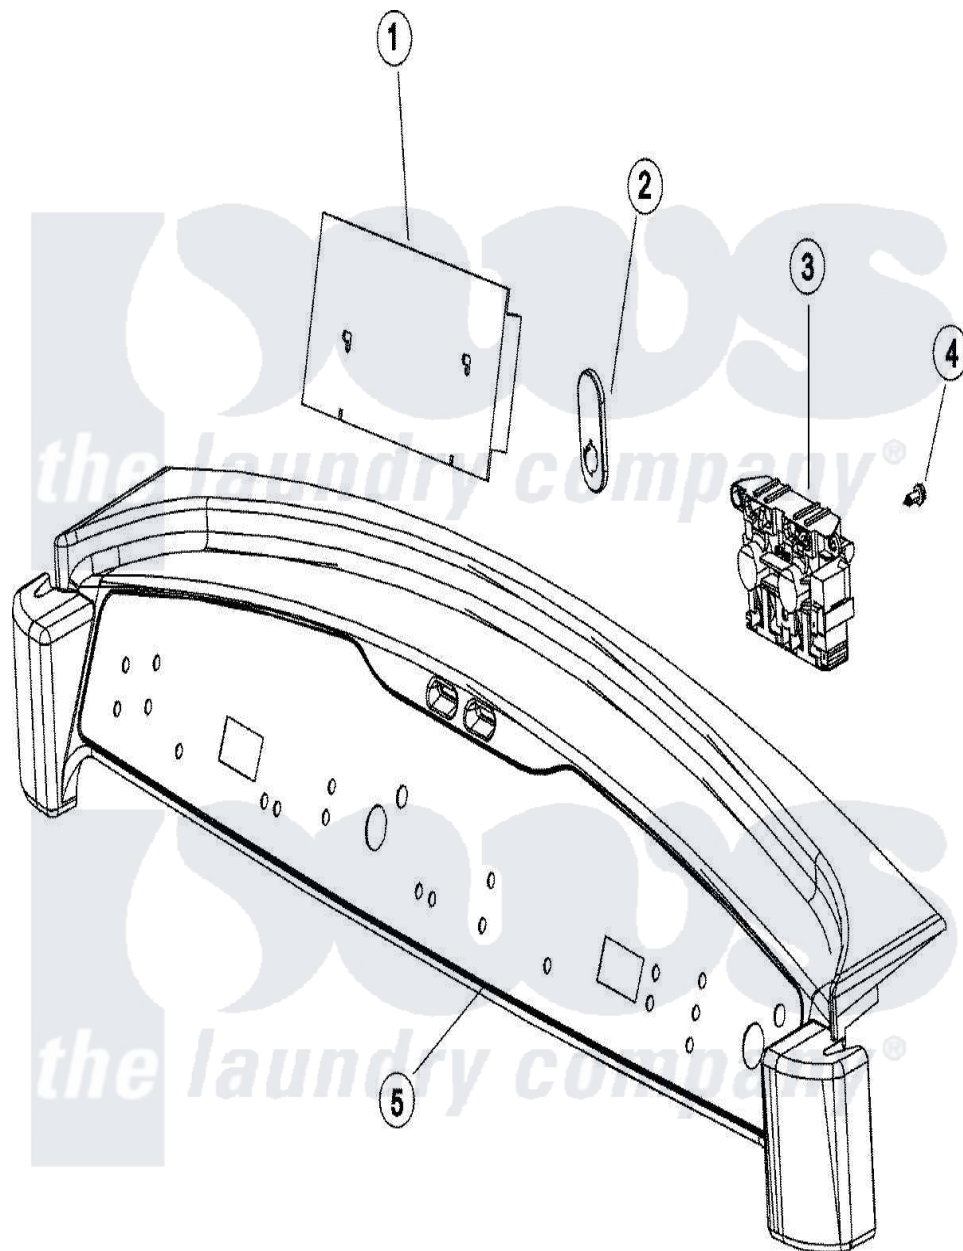

# Maytag MCE8000AZQ 03 - CONTROL PANEL

Maytag Residential Maytag MCE8000AZQ Dryer Parts Parts Diagram 03 - CONTROL PANEL  
Click on the part number to view part

Item	Original Part Number	Replaced By	Status	Part Description
1	<a href="#">31001562</a>			Logic Board
2	<a href="#">31001659</a>			Clip, Retaining
3	<a href="#">31001565</a>			Door Latch Assembly
4	31001610	<a href="#">3400806</a>		Screw
5	<a href="#">31001660</a>			Console W/Membrane Pad
6	<a href="#">31001662</a>			Harness, Upper Door Switch