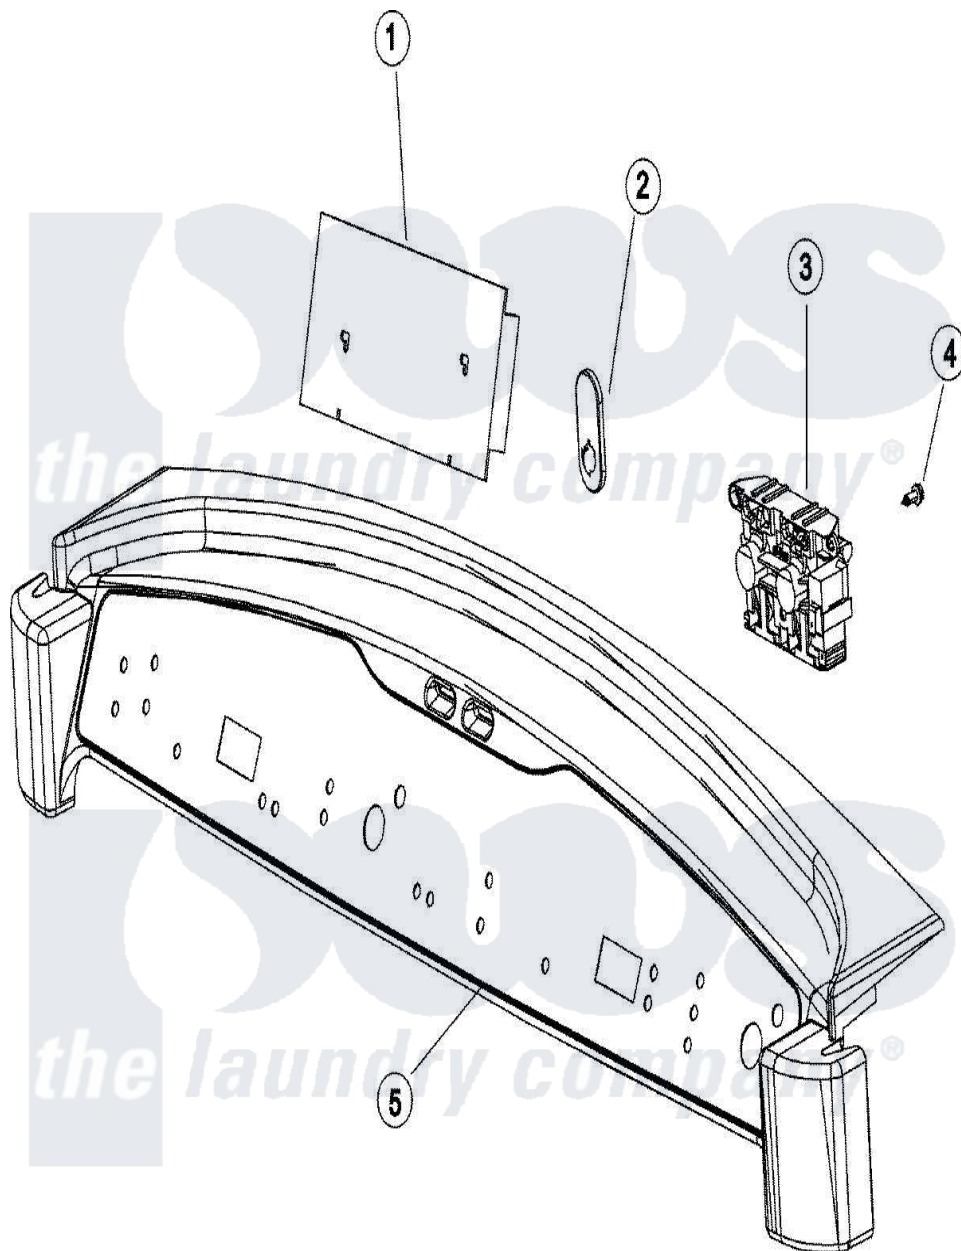

Maytag MCE8000AZW 03 - CONTROL PANEL

Maytag Residential Maytag MCE8000AZW Dryer Parts Parts Diagram 03 - CONTROL PANEL
Click on the part number to view part

Item	Original Part Number	Replaced By	Status	Part Description
1	31001562			Logic Board
2	31001659			Clip, Retaining
3	31001565			Door Latch Assembly
4	31001610	3400806		Screw
5	31001658			Console W/Membrane Pad
6	31001662			Harness, Upper Door Switch