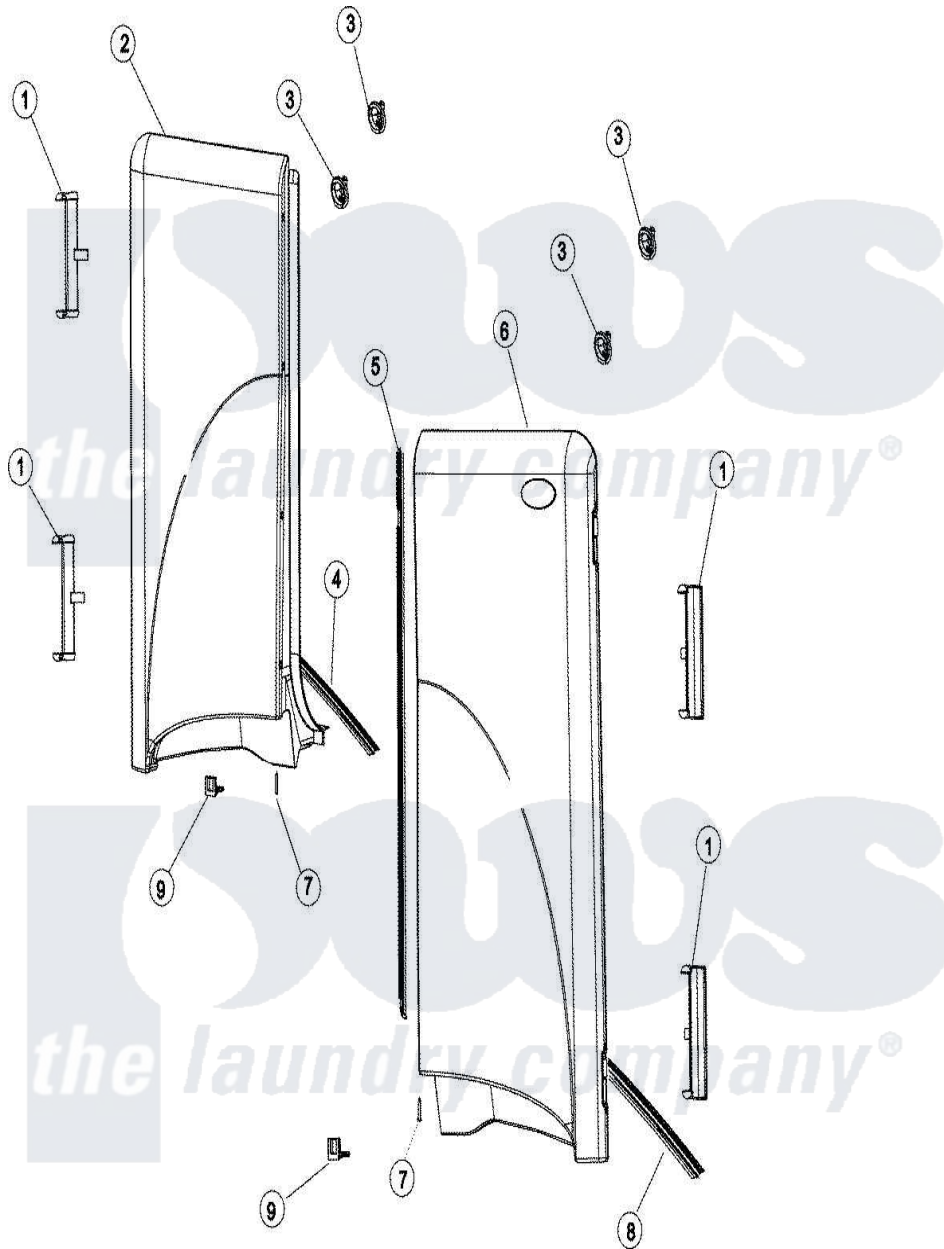

# Maytag MCE8000AZW 09 - UPPER DOOR

Maytag [Residential Maytag MCE8000AZW Dryer Parts](#) Parts Diagram 09 - UPPER DOOR  
 Click on the part number to view part

Item	Original Part Number	Replaced By	Status	Part Description
1	<a href="#">31001671</a>			Cover, Hinge Retainer
2	<a href="#">31001667</a>			Upper Door Assembly
3	<a href="#">31001670</a>			Hook, Door
4	<a href="#">31001765</a>			Seal, Door
5	<a href="#">31001677</a>			Seal, Door
6	<a href="#">31001674</a>			Upper Door Assembly
7	25-3092	<a href="#">90767</a>		Screw, 8A X 3/8 HeX Washer Head Tapping
8	31001764		Not Available	SEAL, DOOR (RT)
9	<a href="#">31001673</a>			Striker, Latch