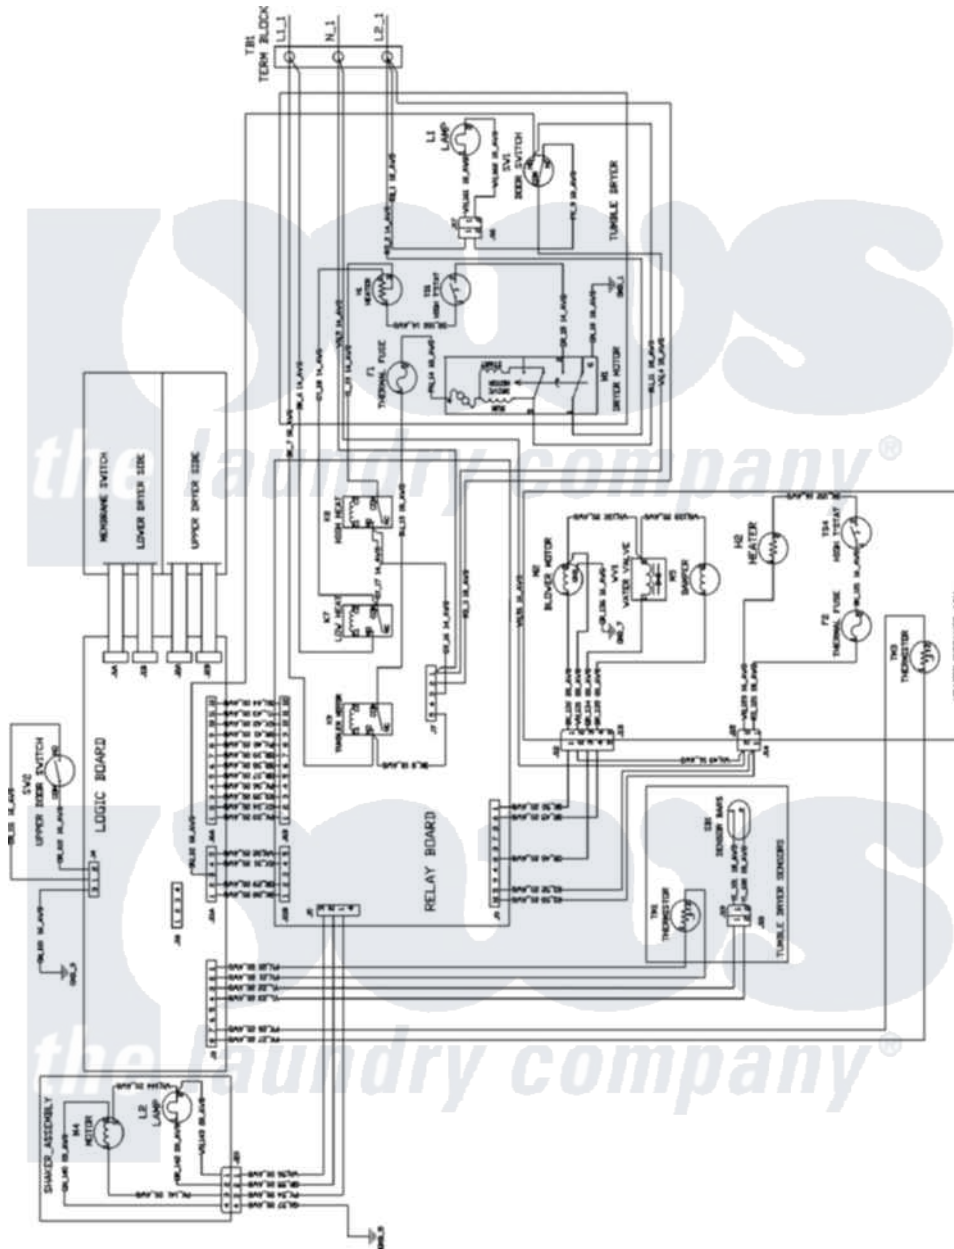

Maytag MCE8000AZW 10 - WIRING INFORMATION

Maytag Residential Maytag MCE8000AZW Dryer Parts Parts Diagram 10 - WIRING INFORMATION
 Click on the part number to view part

Item	Original Part Number	Replaced By	Status	Part Description
1	15003314		Not Available	WIRING INFORMATION (ELEC)