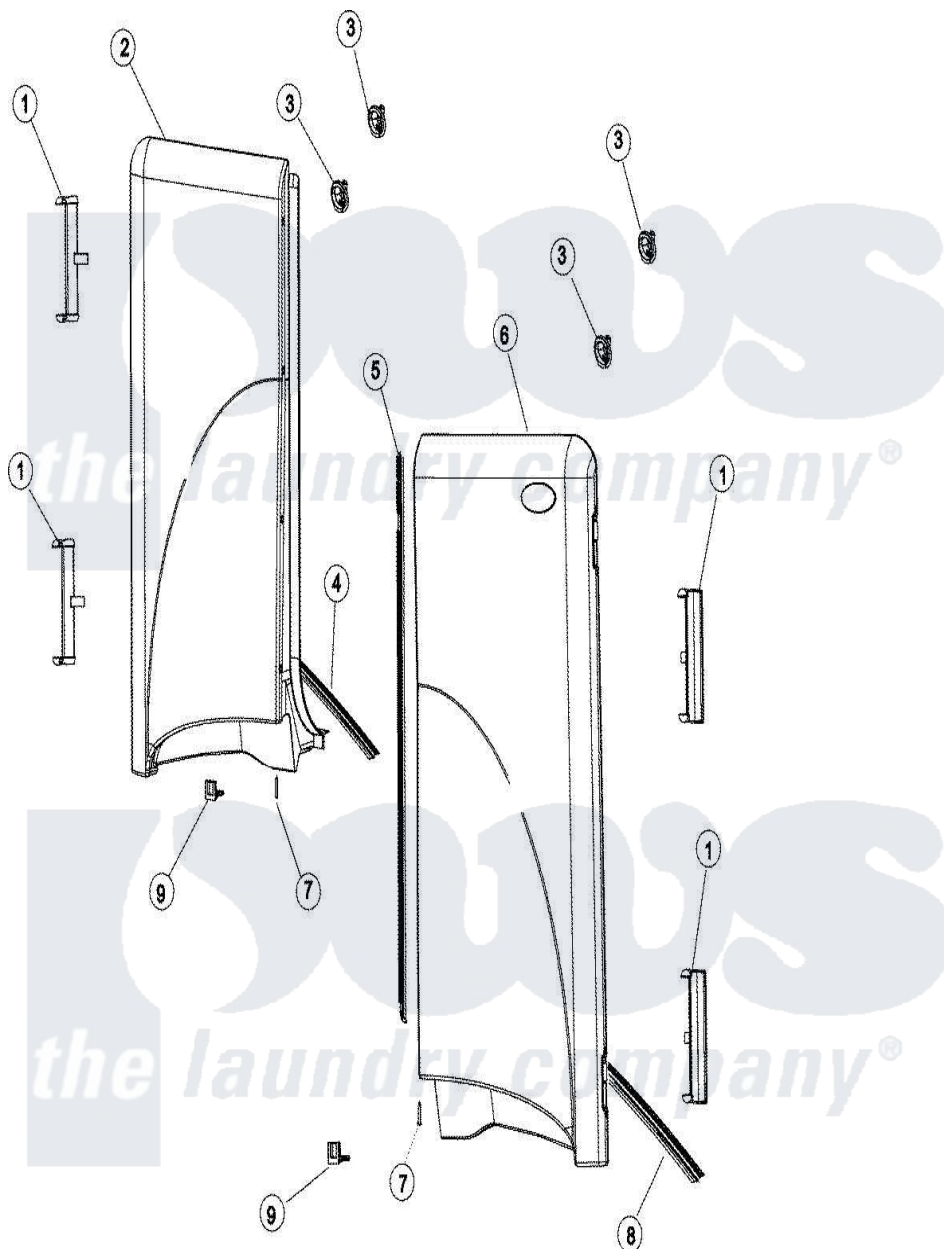

Maytag MCG8000AWQ 11 - UPPER DOOR

Maytag [Residential Maytag MCG8000AWQ Dryer Parts](#) Parts Diagram 11 - UPPER DOOR
 Click on the part number to view part

Item	Original Part Number	Replaced By	Status	Part Description
1	31001774			Cover, Hinge Retainer
2	31001668		Not Available	UPPER DOOR ASM (LT-BSQ)
3	31001670			Hook, Door
4	31001765			Seal, Door
5	31001677			Seal, Door
6	31001675		Not Available	UPPER DOOR ASM (RT-BSQ)
7	25-3092	90767		Screw, 8A X 3/8 HeX Washer Head Tapping
8	31001764		Not Available	SEAL, DOOR (RT)
9	31001673			Striker, Latch