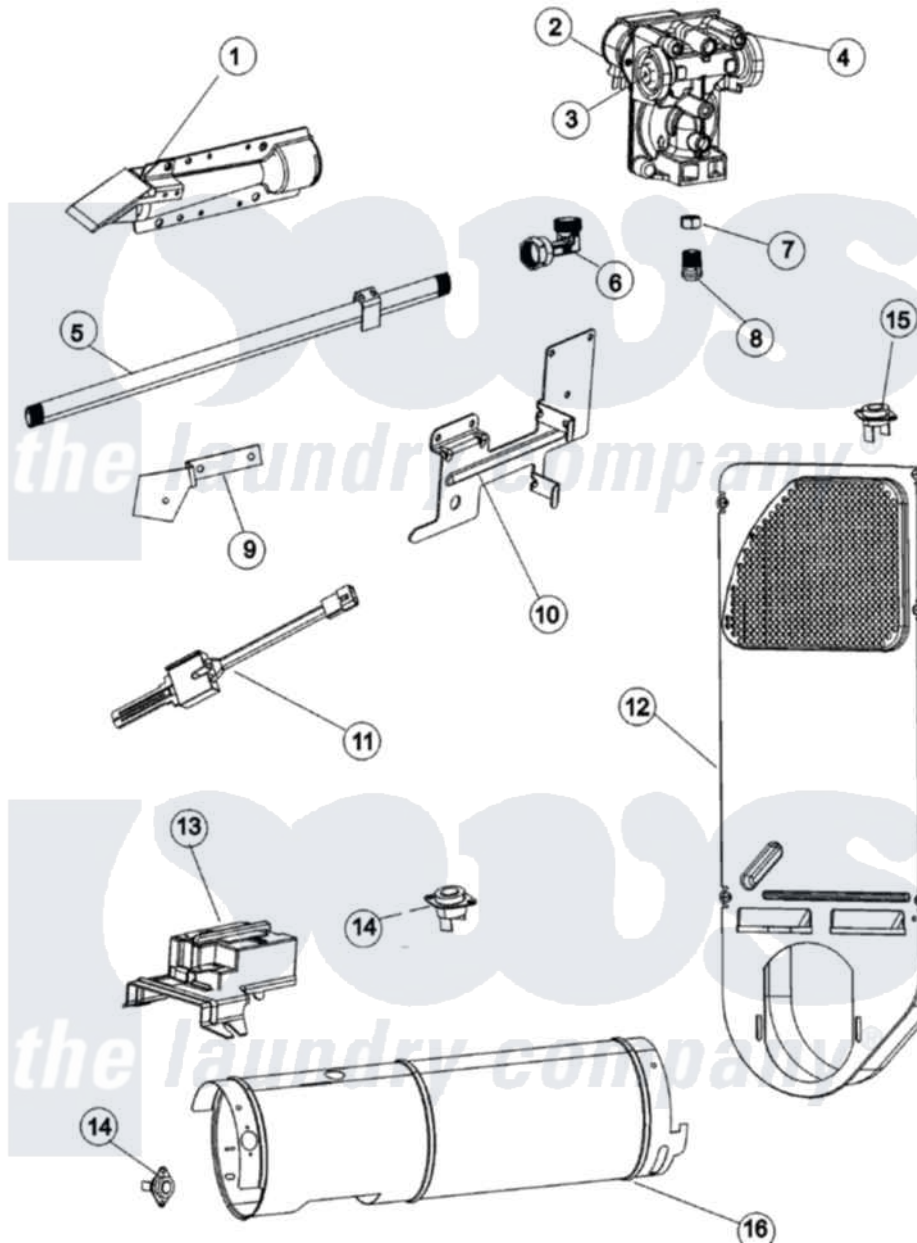

Maytag MCG8000AWW 06 - GAS CARRYING PARTS (SERIES 10)

Maytag [Residential Maytag MCG8000AWW Dryer Parts](#) Parts Diagram 06 - GAS CARRYING PARTS (SERIES 10)
 Click on the part number to view part

Item	Original Part Number	Replaced By	Status	Part Description
1	31001708	31001784		Burner
2	12001349	279834		Coil-Valve
3	63-3570			Burner Orifice
4	25-3092	90767		Screw, 8A X 3/8 HeX Washer Head Tapping
"	31001485			Valve, Gas
5	31001367	31001777		Main Gas L
6	31001366	3406051		Elbow Union Assembly
7	60-6846			Union Nut
8	31001368		Not Available	TAIL PIECE
9	53-0686		Not Available	BRACKET
10	53-0140			Mtg Bracket
11	31001556			Igniter
12	53-1706			Inlet Air Duct Assembly
13	63-5013	338906		Radiant, Sensor
"	31001730			Harness, Gas Sensor
14	53-1096	LA-1053		Fuse Kit, Thermal

15	53-1182	Fuse, Thermal
16	53-1884	Housing, Heater
"	53-2363	Support, Heater Housing
17	12001031	Conversion Kit
"	63-6766	Conversion Kit