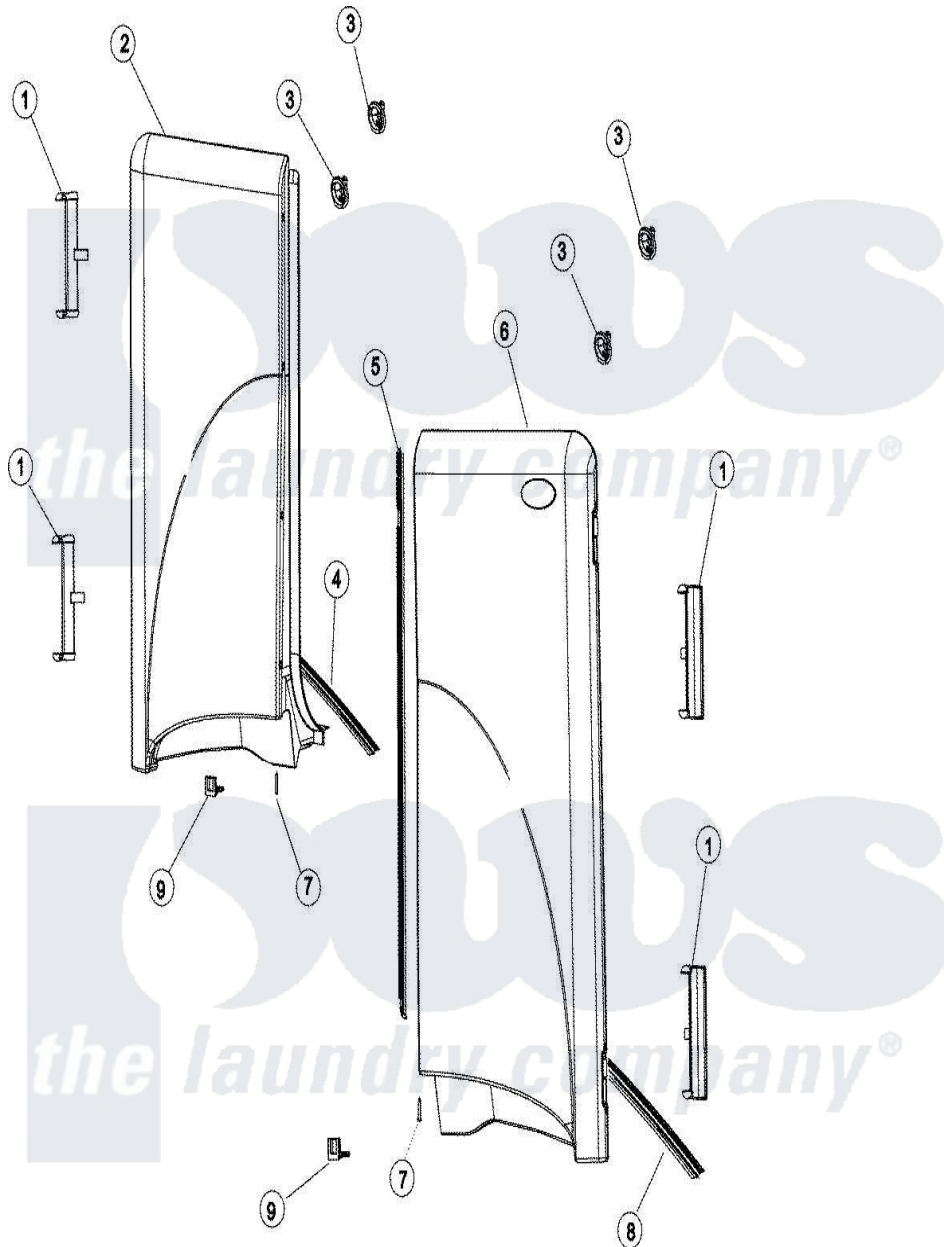

Maytag MCG8000AWW 11 - UPPER DOOR

Maytag [Residential Maytag MCG8000AWW Dryer Parts](#) Parts Diagram 11 - UPPER DOOR
 Click on the part number to view part

Item	Original Part Number	Replaced By	Status	Part Description
1	31001671			Cover, Hinge Retainer
2	31001667			Upper Door Assembly
3	31001670			Hook, Door
4	31001765			Seal, Door
5	31001677			Seal, Door
6	31001674			Upper Door Assembly
7	25-3092	90767		Screw, 8A X 3/8 HeX Washer Head Tapping
8	31001764		Not Available	SEAL, DOOR (RT)
9	31001673			Striker, Latch