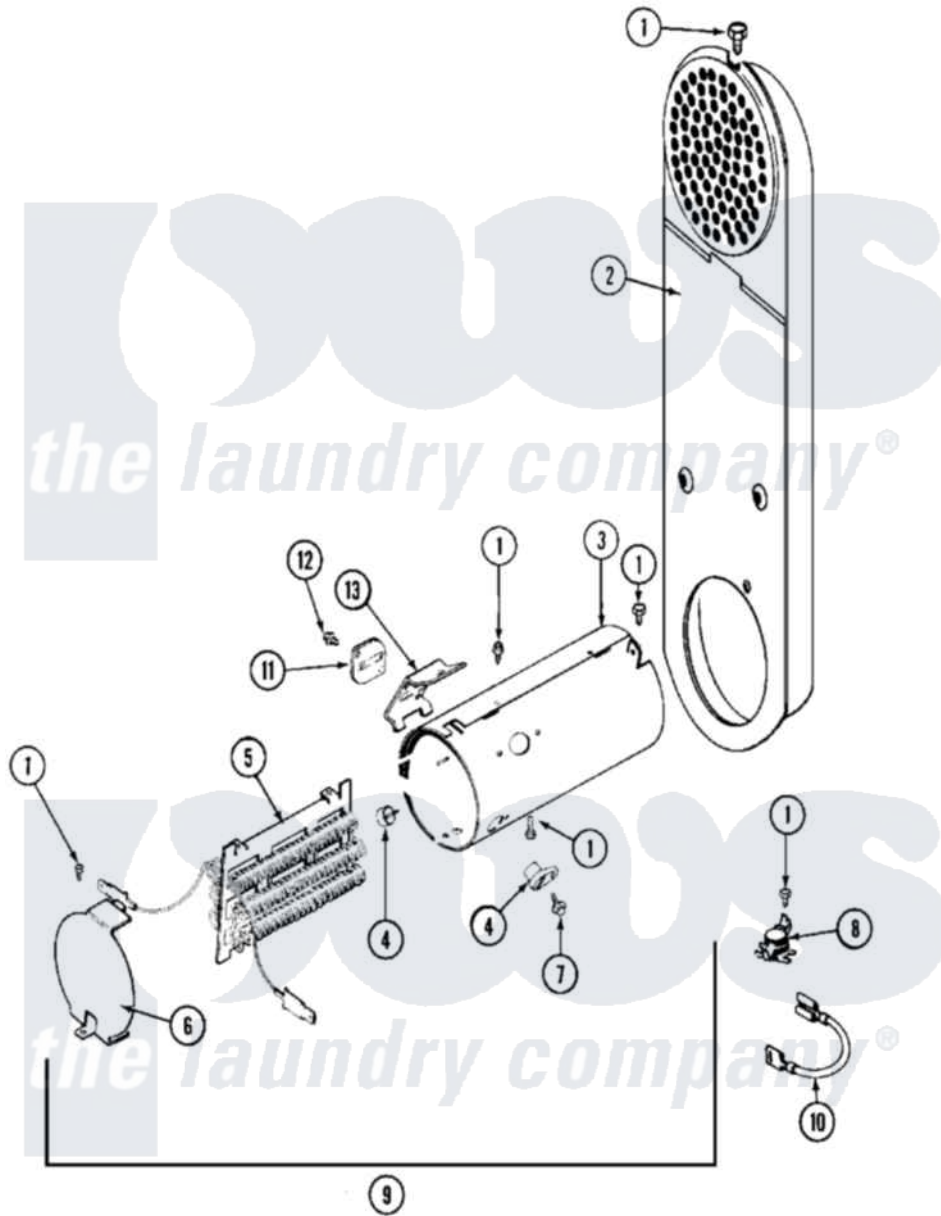

Maytag MDE10PSAGW 07 - HEATER

Maytag Residential Maytag MDE10PSAGW Dryer Parts Diagram 07 - HEATER
 Click on the part number to view part

Item	Original Part Number	Replaced By	Status	Part Description
001	211294	90767		Screw, 8A X 3/8 HeX Washer Head Tapping
002	308503		Not Available	INLET DUCT ASSEMBLY
003	314995			Enclosure, Heater
004	314998			Insulator, Terminal
005	Y308615			Heater Sub-Assembly
006	314999			Shield, Radiant
007	NLA		Not Available	SCREW, TERMINAL INSULATOR
008	303396			Thermostat, Hi-Limit
009	307180	33001400		Heater Assembly
010	Y307173			Wire, Jumper
011	307473			Fuse, Thermal
012	NLA		Not Available	SCREW, THERMAL FUSE
013	315346			Bracket, Thermal Fuse