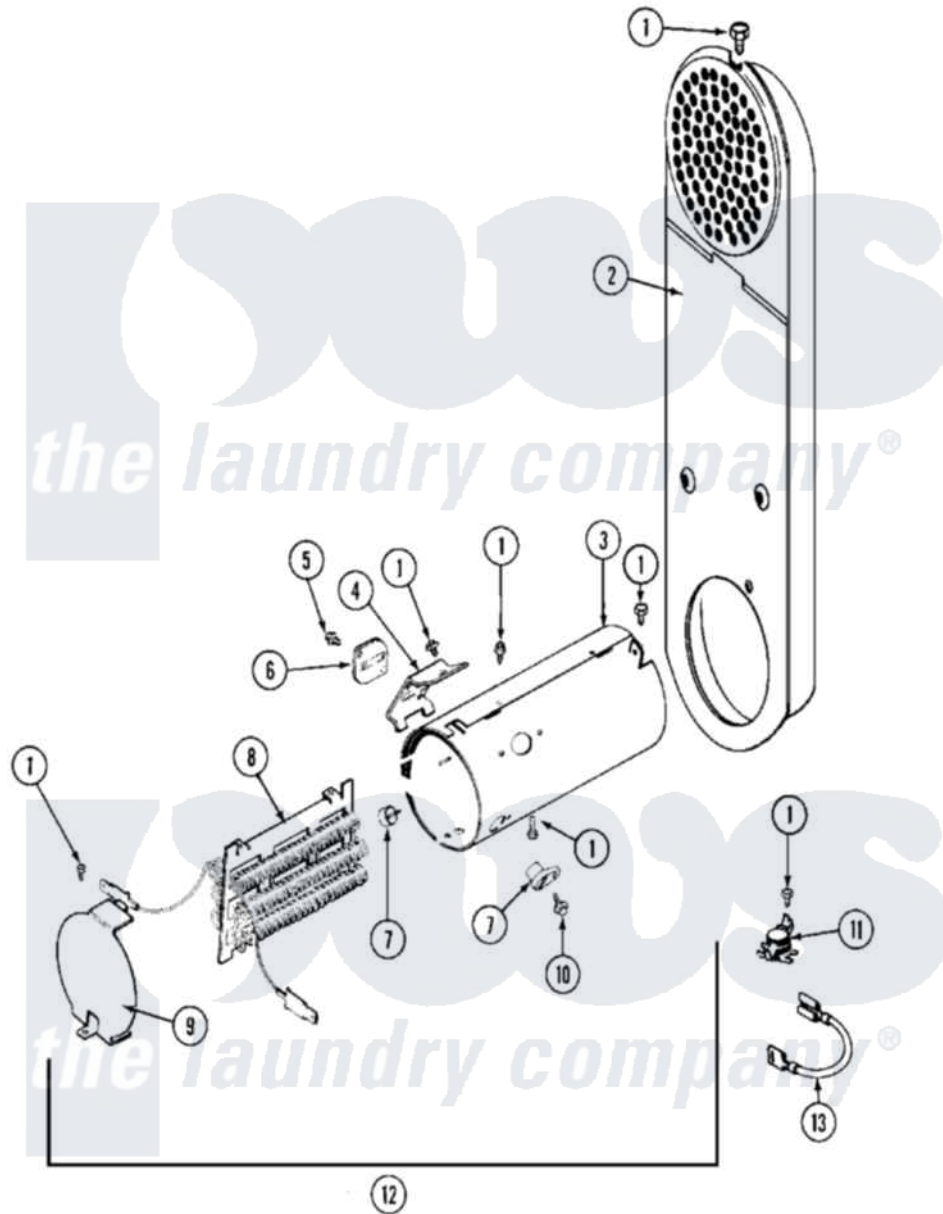

# Maytag MDE11CSAGL 07 - HEATER

Maytag [Residential Maytag MDE11CSAGL Dryer Parts](#) Parts Diagram 07 - HEATER  
 Click on the part number to view part

| Item | Original Part Number    | Replaced By               | Status        | Part Description                        |
|------|-------------------------|---------------------------|---------------|---|
| 001  | 211294                  | <a href="#">90767</a>     |               | Screw, 8A X 3/8 HeX Washer Head Tapping |
| 002  | 308503                  |                           | Not Available | INLET DUCT ASSEMBLY                     |
| 003  | <a href="#">314995</a>  |                           |               | Enclosure, Heater                       |
| 004  | <a href="#">315346</a>  |                           |               | Bracket, Thermal Fuse                   |
| 005  | NLA                     |                           | Not Available | SCREW, THERMAL FUSE                     |
| 006  | <a href="#">307473</a>  |                           |               | Fuse, Thermal                           |
| 007  | <a href="#">314998</a>  |                           |               | Insulator, Terminal                     |
| 008  | Y308613                 | <a href="#">W10116747</a> |               | Heater                                  |
| "    | <a href="#">Y308615</a> |                           |               | Heater Sub-Assembly                     |
| 009  | <a href="#">314999</a>  |                           |               | Shield, Radiant                         |
| 010  | NLA                     |                           | Not Available | SCREW, TERMINAL INSULATOR               |
| 011  | <a href="#">303396</a>  |                           |               | Thermostat, Hi-Limit                    |
| 012  | 307180                  | <a href="#">33001400</a>  |               | Heater Assembly                         |
| 013  | <a href="#">Y307173</a> |                           |               | Wire, Jumper                            |
| 014  | Y308590                 | <a href="#">W10116795</a> |               | Heater                                  |