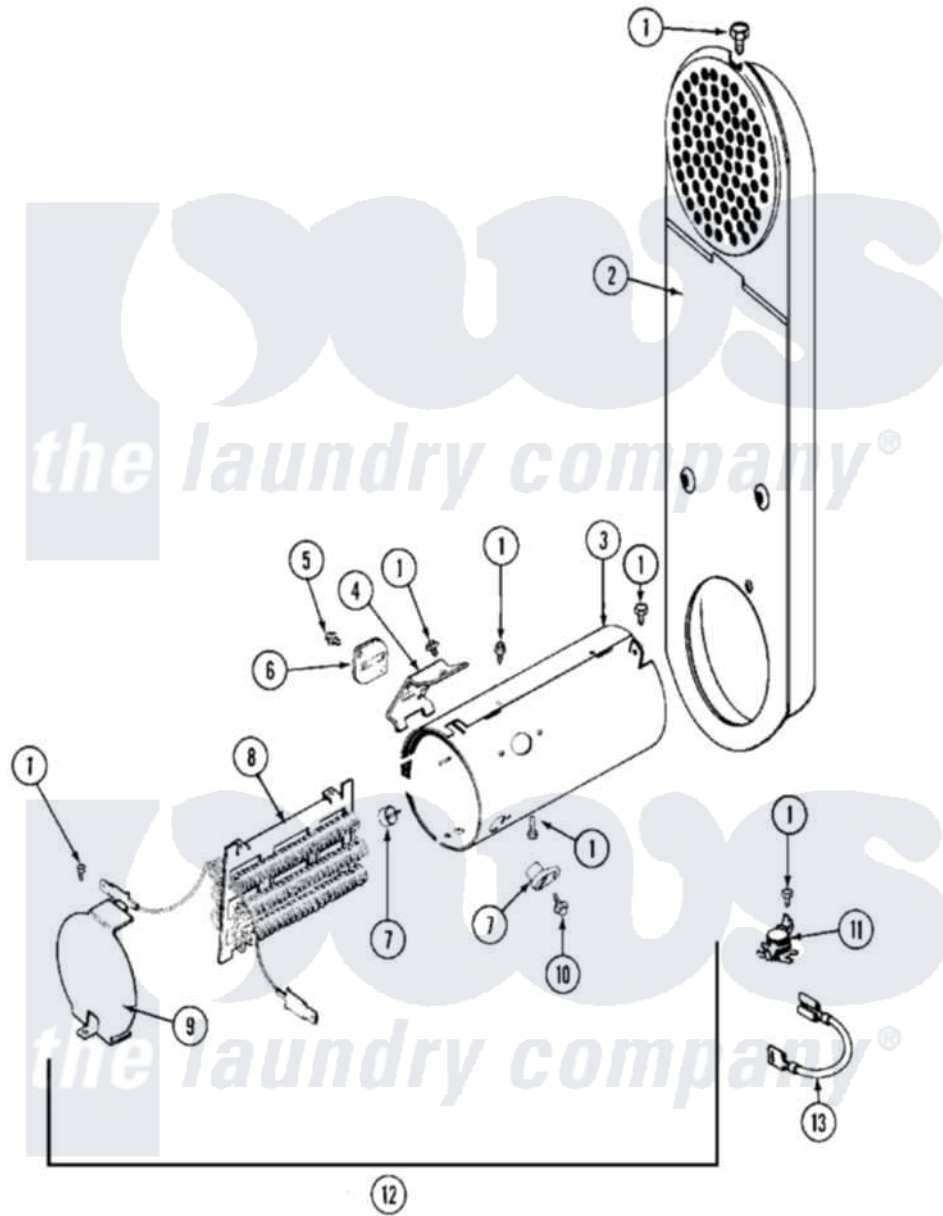

Maytag MDE11CSAGW 07 - HEATER

Maytag Residential Maytag MDE11CSAGW Dryer Parts Diagram 07 - HEATER
 Click on the part number to view part

Item	Original Part Number	Replaced By	Status	Part Description
001	211294	90767		Screw, 8A X 3/8 HeX Washer Head Tapping
002	308503		Not Available	INLET DUCT ASSEMBLY
003	314995			Enclosure, Heater
004	315346			Bracket, Thermal Fuse
005	NLA		Not Available	SCREW, THERMAL FUSE
006	307473			Fuse, Thermal
007	314998			Insulator, Terminal
008	Y308613	W10116747		Heater
"	Y308615			Heater Sub-Assembly
009	314999			Shield, Radiant
010	NLA		Not Available	SCREW, TERMINAL INSULATOR
011	303396			Thermostat, Hi-Limit
012	307180	33001400		Heater Assembly
013	Y307173			Wire, Jumper
014	Y308590	W10116795		Heater