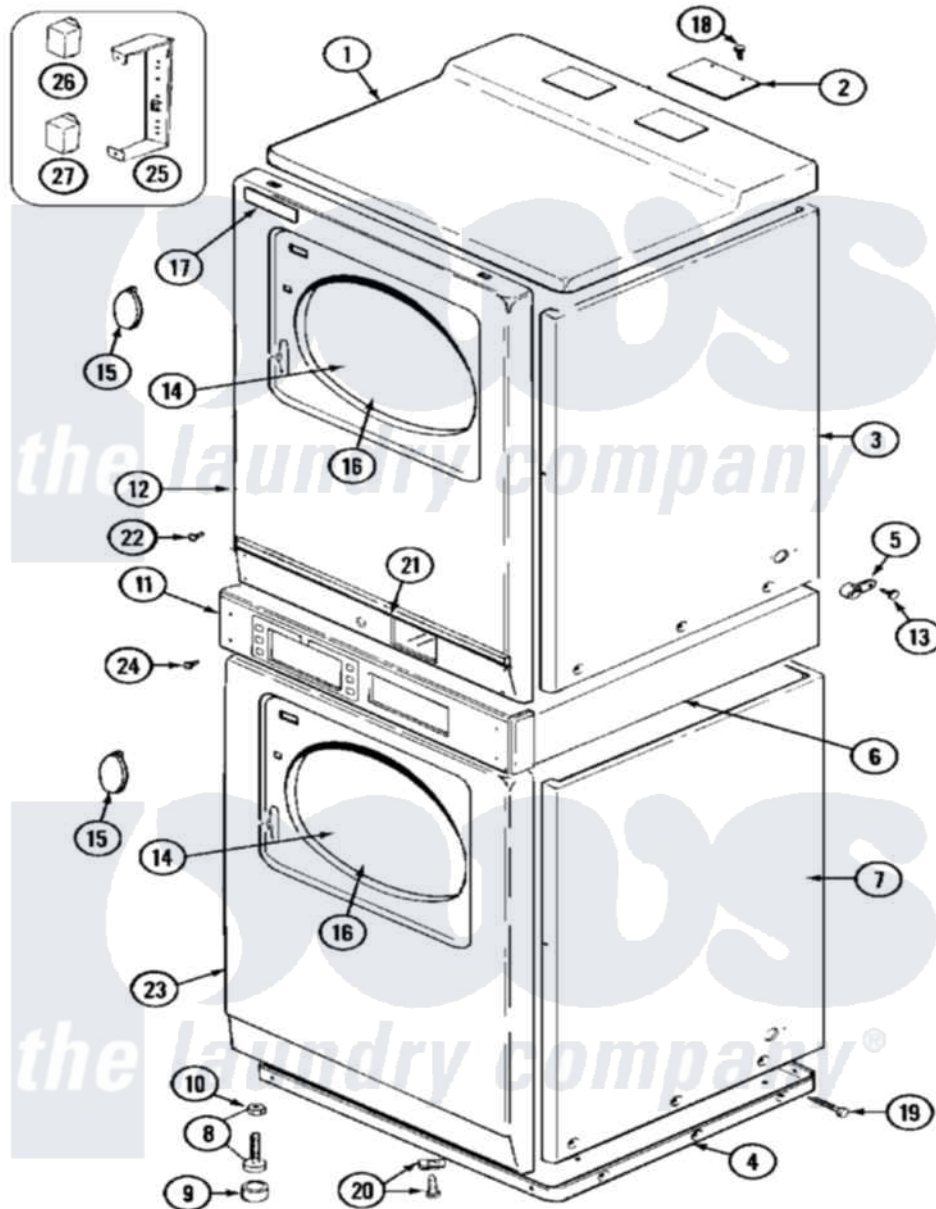

Maytag MDE13PDAGW 02 - FRONT

Maytag [Residential Maytag MDE13PDAGW Dryer Parts](#) Parts Diagram 02 - FRONT
 Click on the part number to view part

Item	Original Part Number	Replaced By	Status	Part Description
001	NLA		Not Available	COVER, TOP (WHT)
002	NLA		Not Available	PLATE, COVER
003	NLA		Not Available	CABINET (UPR-WHT)
004	306261			Base Assembly, Upper Dryer
"	306530		Not Available	BASE ASSEMBLY (LOWER)
"	Y310632	1163839		Screw
005	910768	M0280301		Tie Electr
006	310933	33002194		Nut, Speed
"	314663	214354		Screw, Top Cover To Cabnt.
"	911050	4312464		Screw
"	NLA		Not Available	SUPPORT ASSEMBLY (WHT)
"	Y310632	1163839		Screw
007	NLA		Not Available	CABINET (LWR-WHT)
008	Y302699	22003428		Leg, Adjustable
009	210684			Foot, Adjustable Leg
010	210385			Lock Nut For Adjustable Leg

011	NLA		Not Available	EXTRUSION, CONTROL (LWR)
012	314666		Not Available	SCREW, PANEL (UPR)
"	33001419		Not Available	PANEL, FRONT (UPR-WHT)
"	33001486	98008544		Screw
"	NLA		Not Available	CLIP, CABINET SCREW
013	211168	W10139210		Screw, 8-18 X 5/16
014	33001203		Not Available	PANEL, CLEAR INNER (W/SEAL)
015	314939			Handle, Door
016	314967		Not Available	DOOR W/WINDOW OUTER HALF (WHT)
017	33001711	33002936		Medallion-
018	Y313559			Screw
019	213007			Xfor Cabinet See Cabinet, Back
020	22001496			Front Panel Fastener And Screw
021	NLA		Not Available	EXTRUSION, CONTROL (UPR)
022	215506			Screw, Control Panel Overlay
"	315489			Screw, Extrusion And Front
023	33001486	98008544		Screw
"	33001614		Not Available	PLUG, FRONT PANEL (WHT)
"	NLA		Not Available	PANEL, FRONT (LWR-WHT)
024	215506			Screw, Control Panel Overlay
025	Y313561			Screw---NA
"	314627			Bracket, Relays
"	Y310632	1163839		Screw
026	206421			Relay, Motor Reversing
"	212949	22001866		Screw, Relay
027	306398			Relay, Heater
"	Y251119	3177991		Screw