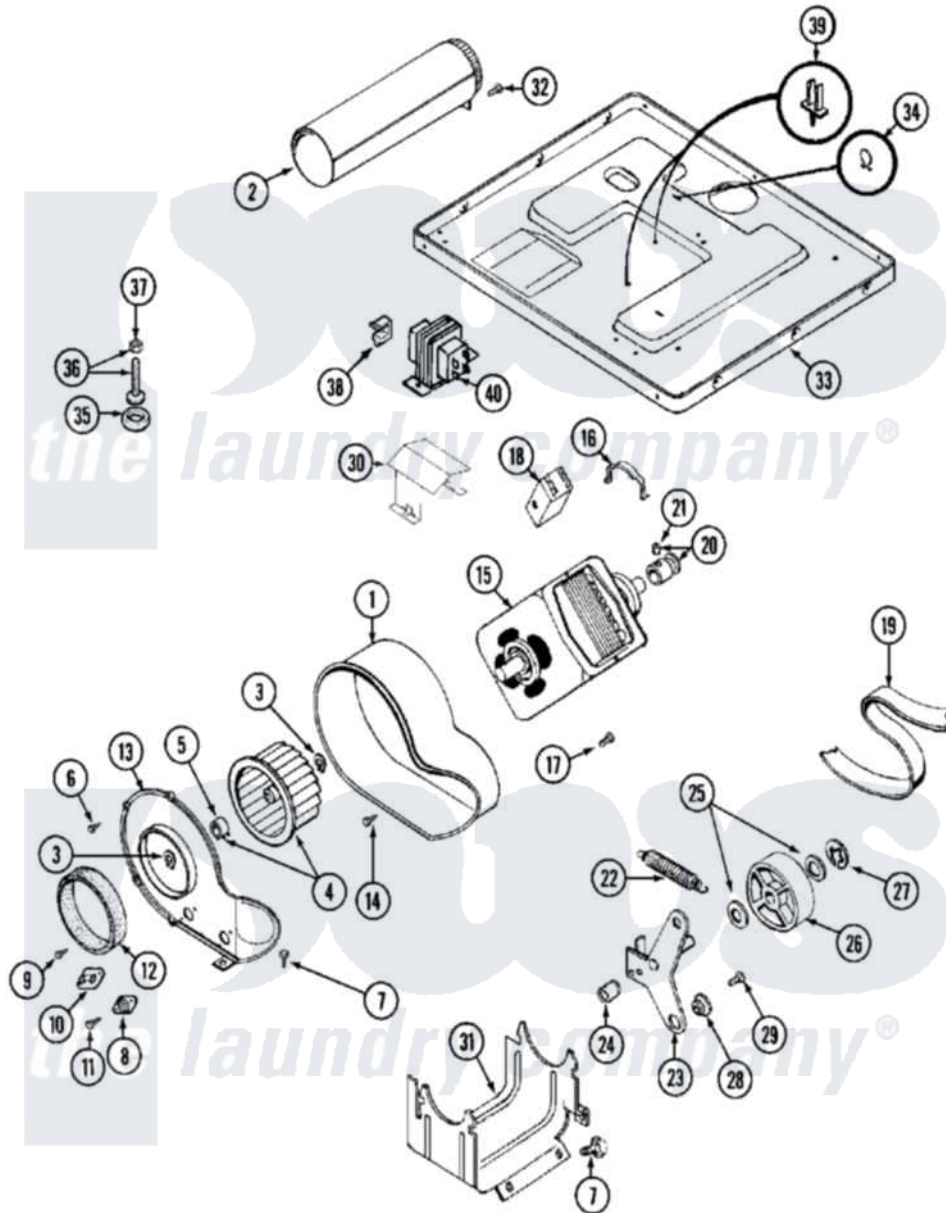

Maytag MDE13PDAGW 07 - MOTOR DRIVE

Maytag Residential Maytag MDE13PDAGW Dryer Parts Parts Diagram 07 - MOTOR DRIVE
 Click on the part number to view part

Item	Original Part Number	Replaced By	Status	Part Description
001	Y312893			Housing, Blower
002	Y303442			EXHAUST DUCT ASSEMBLY
003	410233	9703438		Ring-Retrn
004	Y303836			Blower Wheel Assembly And Clamp
005	312967			Clamp, Blower Housing
006	Y312961	W10116751		Screw
007	Y313561			Screw---NA
008	307208			Thermistor, Temp. Control
"	315122		Not Available	COVER, THERMOSTAT PART NOT USED (MDE ONLY)
"	Y303391	33303391		Thermostat, Cycling
"	Y310632	1163839		Screw
009	211294	90767		Screw, 8A X 3/8 HeX Washer Head Tapping
010	306604			Cut-Off, Thermal Part Not Used