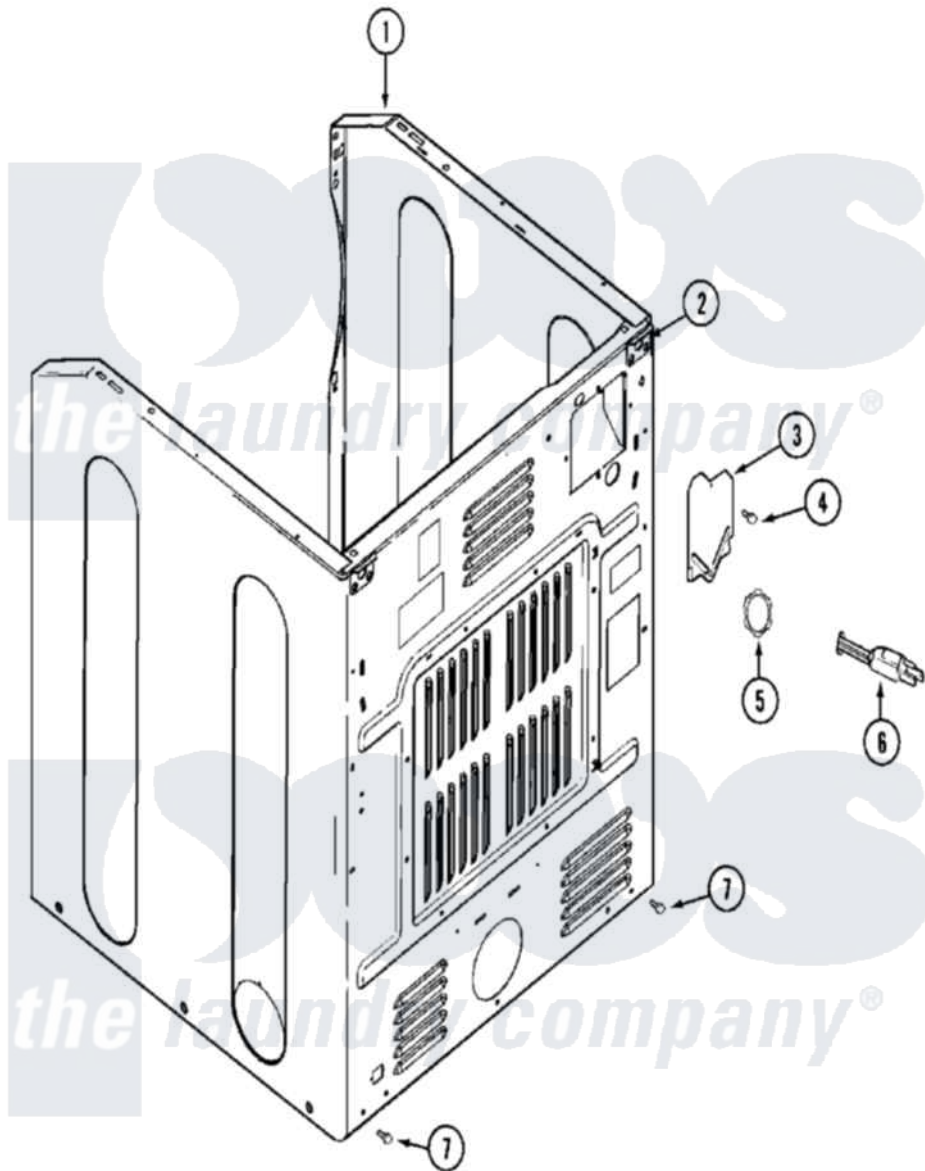

Maytag MDE14PDACL 05 - CABINET-REAR

Maytag Residential Maytag MDE14PDACL Dryer Parts Parts Diagram 05 - CABINET-REAR
 Click on the part number to view part

Item	Original Part Number	Replaced By	Status	Part Description
001	33002626			Cabinet, Assembly
"	NLA		Not Available	CABINET (WHT W/V-BRACKET)
002	22001995			Screw Note: Screw, Tumbler Front And Shroud
"	22003367	22004095		Hinge, Plastic
"	NLA		Not Available	BRACKET, CABINET HINGE
003	33001795			Cover, Terminal Block
004	22001995			Screw Note: Screw, Tumbler Front And Shroud
005	33001425			Locknut, Eared For Canadian
006	305168	33002916		Power Cord, Canadian 240V
007	22001995			Screw Note: Screw, Tumbler Front And Shroud