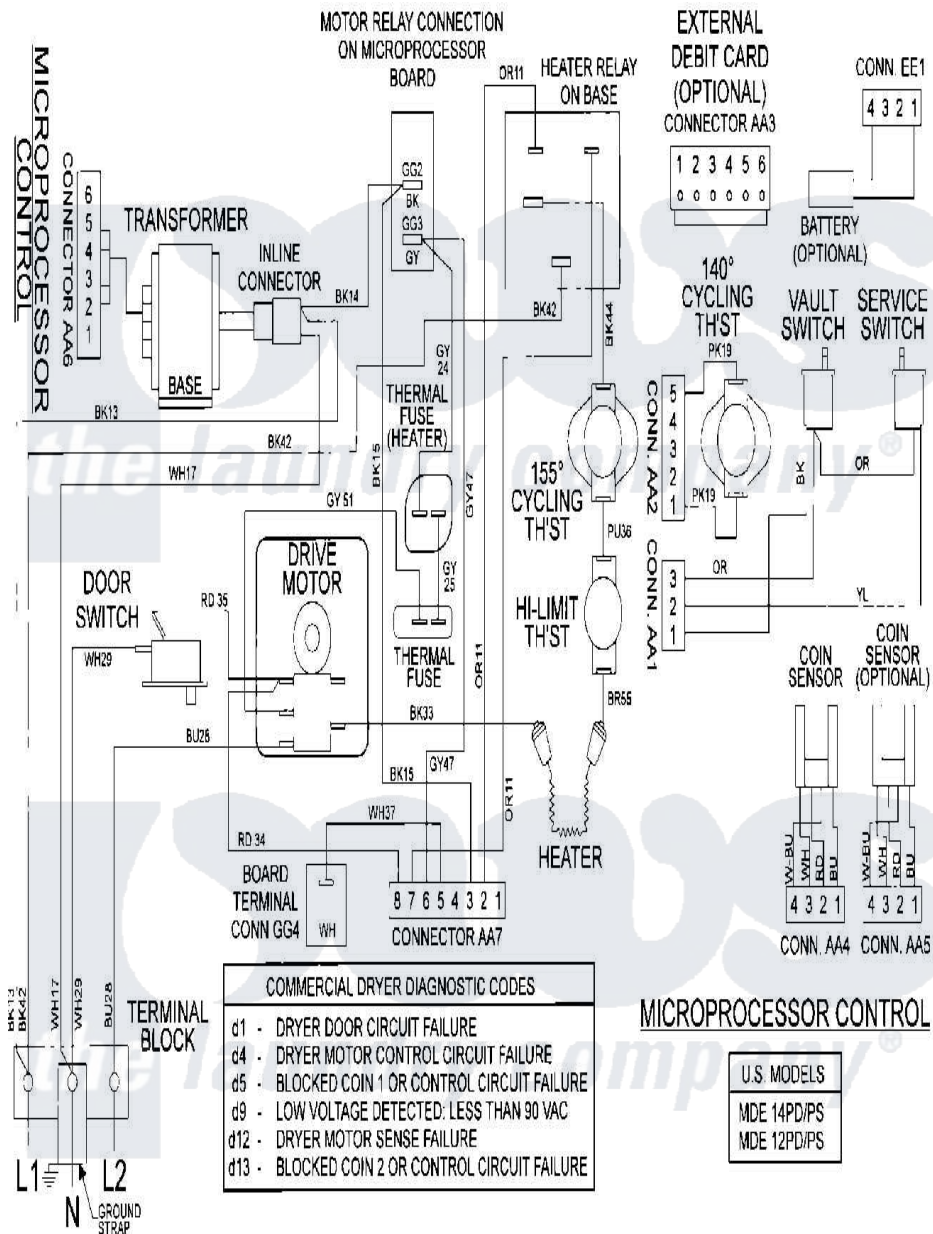

Maytag MDE14PDACL 08 - WIRING INFORMATION

Maytag Residential Maytag MDE14PDACL Dryer Parts Parts Diagram 08 - WIRING INFORMATION
Click on the part number to view part

| Item | Original Part Number | Replaced By | Status | Part Description |
|------|----------------------|-------------|---------------|--------------------|
| 001 | NLA | | Not Available | WIRING INFORMATION |