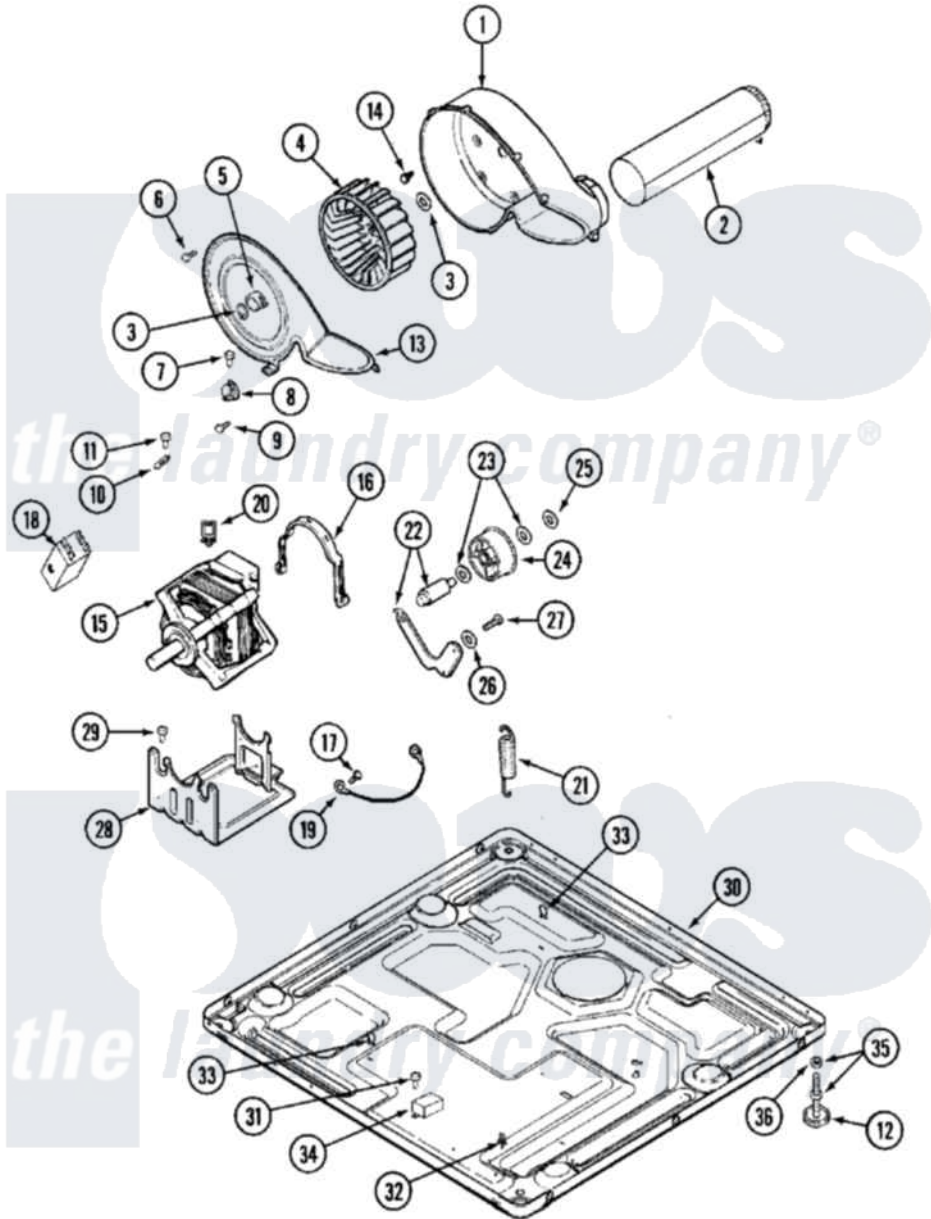

# Maytag MDE14PDACQ 03 - MOTOR DRIVE

Maytag [Residential Maytag MDE14PDACQ Dryer Parts](#) Parts Diagram 03 - MOTOR DRIVE  
 Click on the part number to view part

Item	Original Part Number	Replaced By	Status	Part Description
001	<a href="#">33001789</a>			Housing, Blower
002	<a href="#">22001995</a>			Screw Note: Screw, Tumbler Front And Shroud
"	<a href="#">33001800</a>			Duct Assembly, Exhaust
003	410233	<a href="#">9703438</a>		Ring-Retrn
004	<a href="#">33001790</a>			Wheel, Blower
005	<a href="#">312967</a>			Clamp, Blower Housing
006	33001855	<a href="#">33002917</a>		Screw, No.10-16
007	<a href="#">Y313561</a>			Screw---NA
008	<a href="#">303392</a>			Thermostat, Cycling
"	<a href="#">33303391</a>			Thermostat, Cycling
009	22001996	<a href="#">3370225</a>		Screw
010	<a href="#">33001762</a>			Fuse, Thermal
011	NLA		Not Available	SCREW, THERMAL CUT-OFF
012	<a href="#">Y314137</a>			Foot, Rubber
013	33001796	<a href="#">33002711</a>		Cover, Blower Housing
014	314818	<a href="#">1163839</a>		Screw