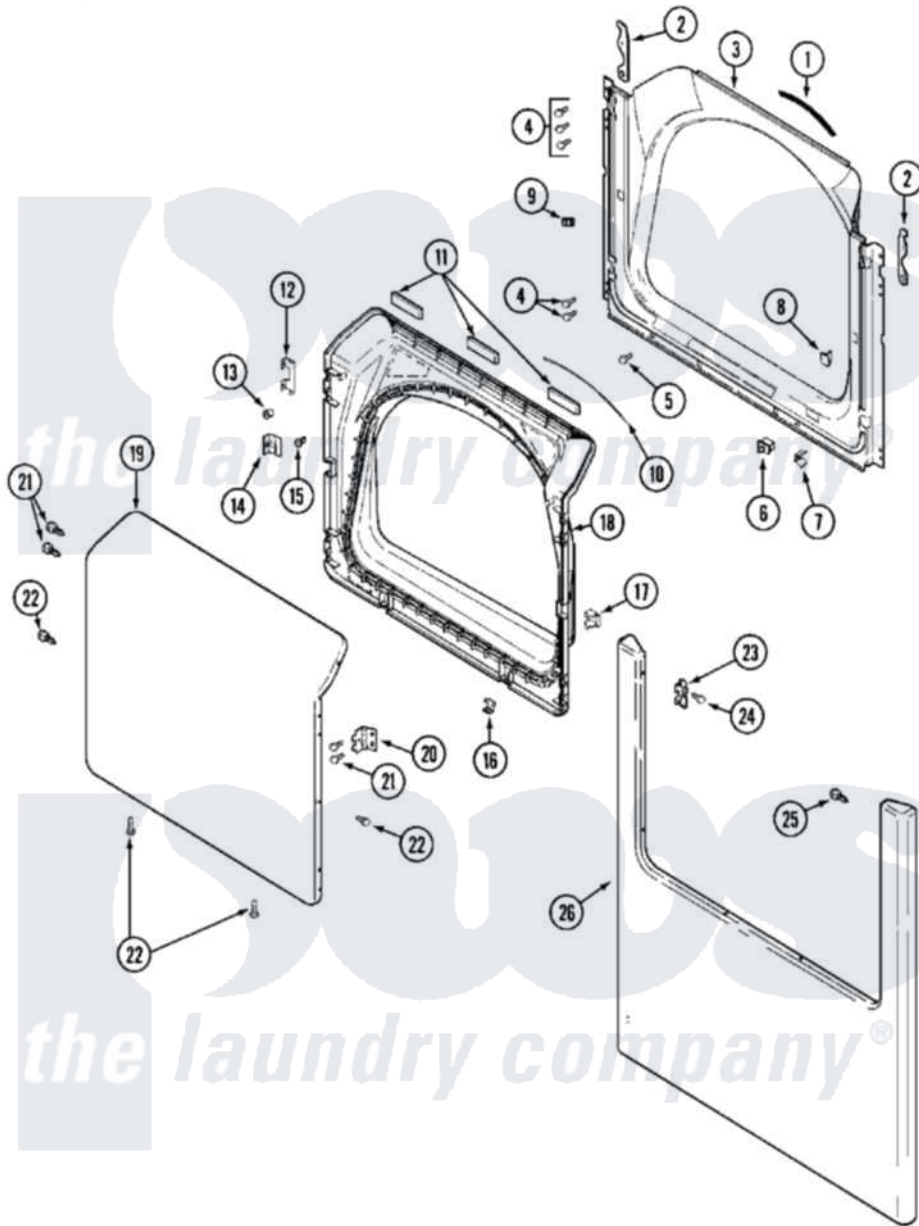

Maytag MDE14PDACQ 07 - DOOR

Maytag Residential Maytag MDE14PDACQ Dryer Parts Parts Diagram 07 - DOOR
 Click on the part number to view part

Item	Original Part Number	Replaced By	Status	Part Description
001	33001767			Seal, Shroud
002	22002033	33002597		Hook, Security
003	33001778			Shroud
004	22001995			Screw Note: Screw, Tumbler Front And Shroud
005	33001768			Screw, Shroud Note: Screw, Shroud And Outlet Duct
006	33001509	W10169313		Switch-Dor
007	33001760			Bracket, Hinge
008	NLA		Not Available	PLUG, DOOR CATCH
009	Y304578	LA-1003		Door Catch Kit
010	33002094			Seal, Door
011	33001268		Not Available	PAD, DOOR
012	22002038			Clip, Door
013	33001771			Bushing, Inner Door
014	33001793			Bracket, Strike
015	33001761			Strike, Door

016	22002039		Clip, Door
017	33001763		Plug, Inner Door
018	33001750		Door, Inner/ W Seal
019	22002660	Not Available	DOOR, OUTER (BSQ- W/DAMPER)
020	33001759		Hinge, Door
021	22002062	98006631	Screw
022	33002351		Screw
023	33002349		Cover, Hinge Hole
024	33001846		Screw, Hinge Hole Cover
025	22002243		Screw, Front Panel And Hinge
"	22002244		Clip, Grounding
026	22002663	Not Available	PANEL, FRONT (BISQ)
027	22001995		Screw Note: Screw, Tumbler Front And Shroud
"	22002239		Clip, Front Panel