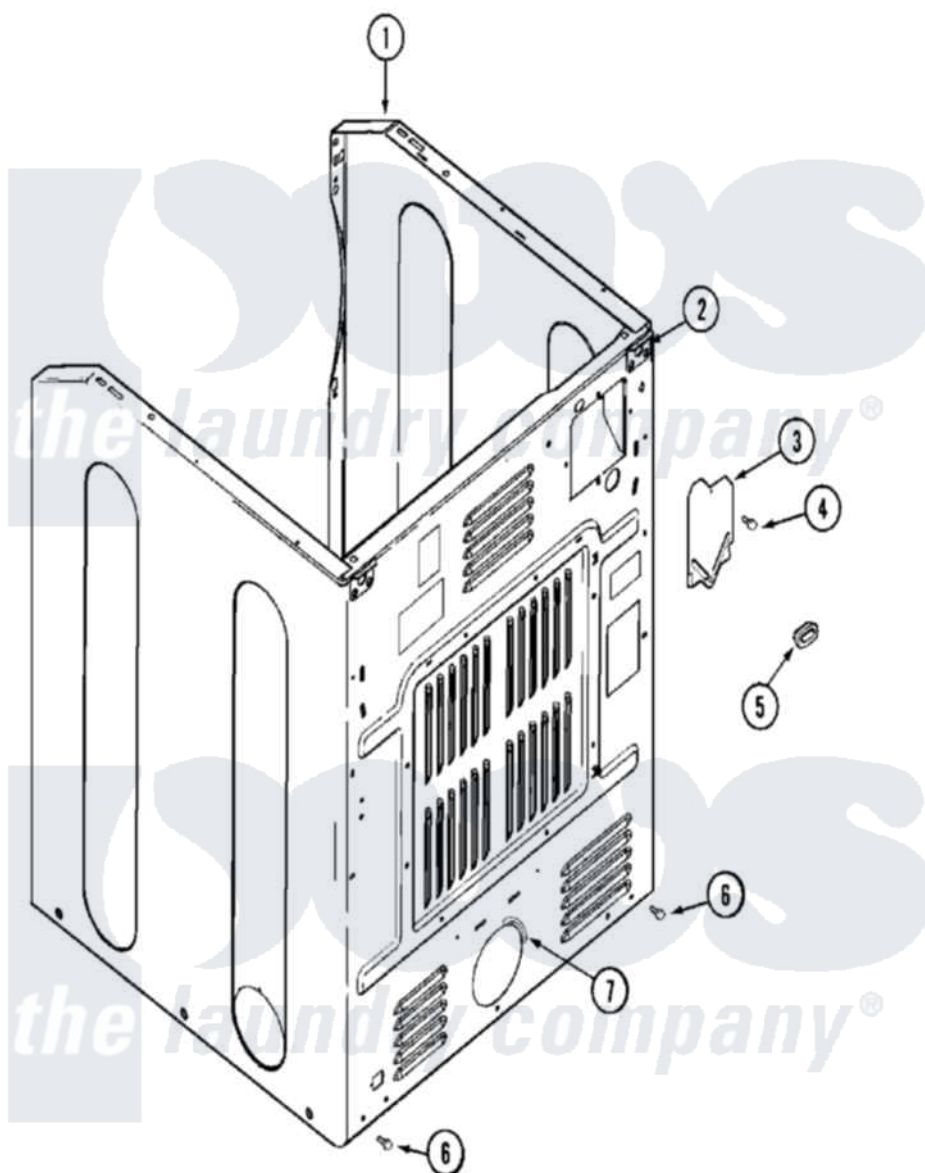

Maytag MDE14PDACQ 08 - CABINET-REAR

Maytag Residential Maytag MDE14PDACQ Dryer Parts Parts Diagram 08 - CABINET-REAR
 Click on the part number to view part

Item	Original Part Number	Replaced By	Status	Part Description
001	NLA		Not Available	CABINET ASSY. (BSQ)
002	22001995			Screw Note: Screw, Tumbler Front And Shroud
"	22003367	22004095		Hinge, Plastic
"	NLA		Not Available	BRACKET, CABINET HINGE
003	33001795			Cover, Terminal Block
004	22001995			Screw Note: Screw, Tumbler Front And Shroud
005	33002053	211881		Grommet, Cord Part Not Used-Gas Models Only
006	22001995			Screw Note: Screw, Tumbler Front And Shroud
007	NLA		Not Available	GUARD, EXHAUST DUCT