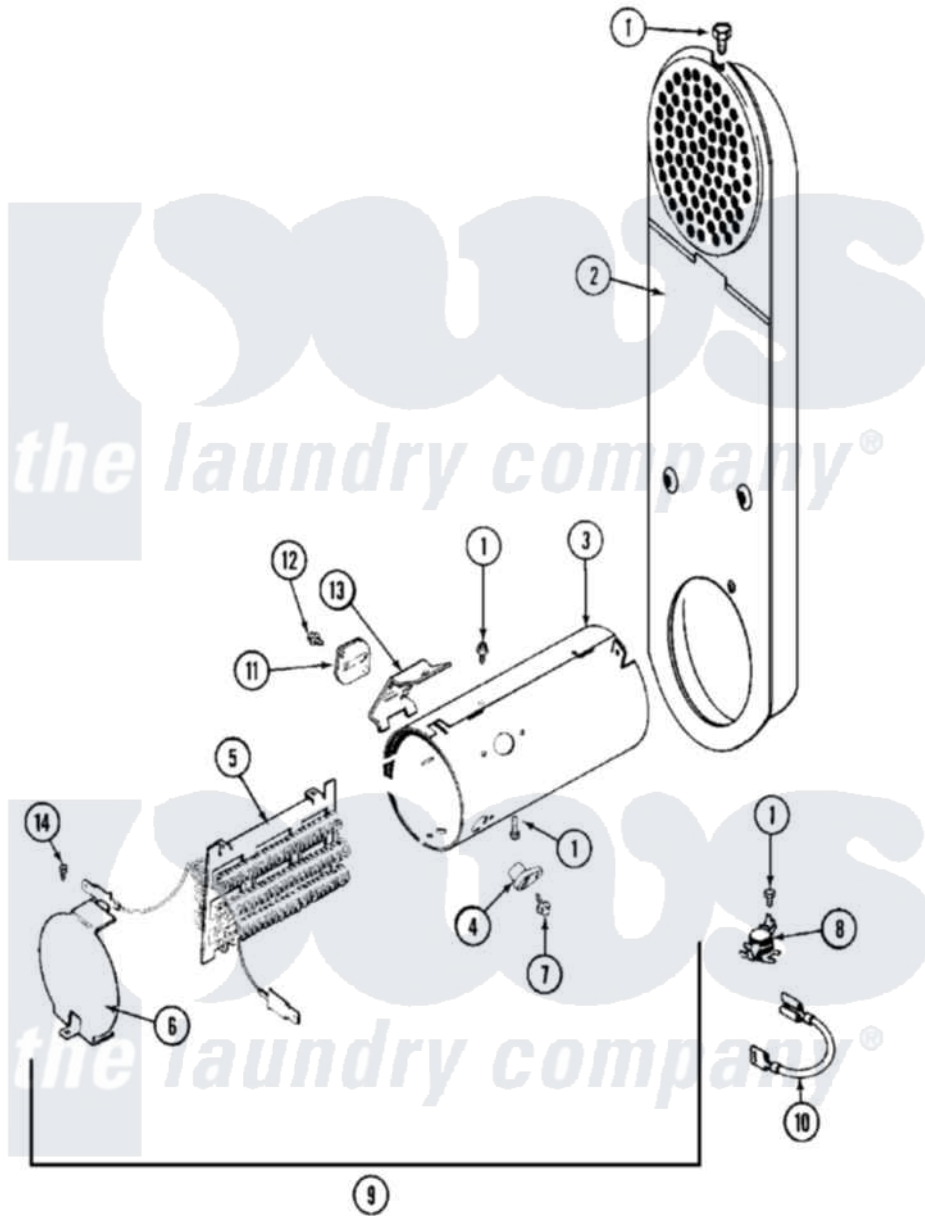

Maytag MDE14PDACQ 10 - HEATER

Maytag [Residential Maytag MDE14PDACQ Dryer Parts](#) Parts Diagram 10 - HEATER
 Click on the part number to view part

Item	Original Part Number	Replaced By	Status	Part Description
001	211294	90767		Screw, 8A X 3/8 HeX Washer Head Tapping
002	33001803	33003038		Assembly, Inlet Duct-Elec
003	314995			Enclosure, Heater
004	314998			Insulator, Terminal
005	307185	308614		Heater Sub-Assembly
006	314999			Shield, Radiant
007	NLA		Not Available	SCREW, TERMINAL INSULATOR
008	303396			Thermostat, Hi-Limit
009	307179			Heater Assembly
010	Y307173			Wire, Jumper
011	307473			Fuse, Thermal
012	NLA		Not Available	SCREW
013	315346			Bracket, Thermal Fuse
014	22001996	3370225		Screw
015	Y308590	W10116795		Heater