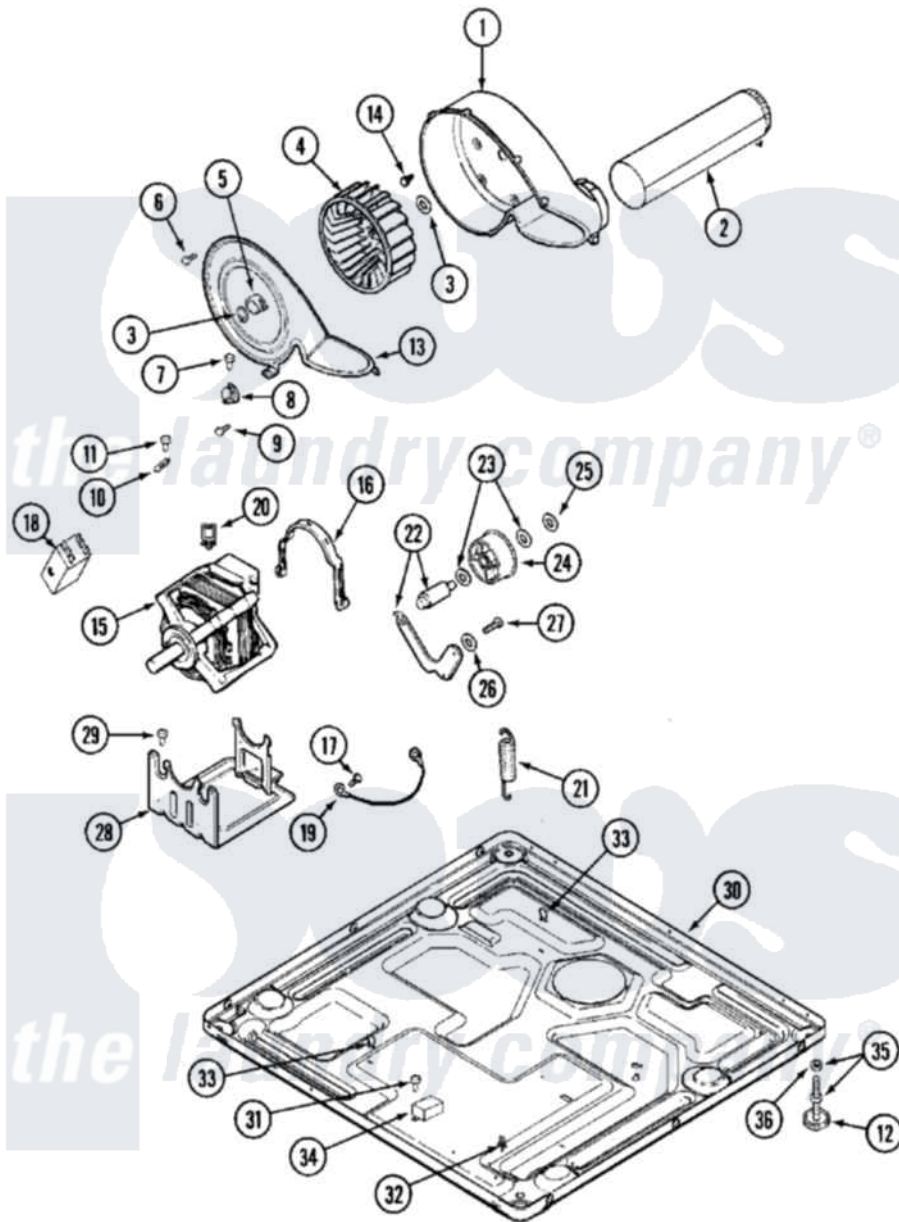

# Maytag MDE14PDACQ 12 - MOTOR DRIVE

Maytag [Residential Maytag MDE14PDACQ Dryer Parts](#) Parts Diagram 12 - MOTOR DRIVE  
 Click on the part number to view part

Item	Original Part Number	Replaced By	Status	Part Description
001	<a href="#">33001789</a>			Housing, Blower
002	<a href="#">22001995</a>			Screw Note: Screw, Tumbler Front And Shroud
"	<a href="#">33001800</a>			Duct Assembly, Exhaust
003	410233	<a href="#">9703438</a>		Ring-Retrn
004	<a href="#">33001790</a>			Wheel, Blower
005	<a href="#">312967</a>			Clamp, Blower Housing
006	33001855	<a href="#">33002917</a>		Screw, No.10-16
007	<a href="#">Y313561</a>			Screw---NA
008	<a href="#">303392</a>			Thermostat, Cycling
"	<a href="#">33303391</a>			Thermostat, Cycling
009	22001996	<a href="#">3370225</a>		Screw
010	<a href="#">33001762</a>			Fuse, Thermal
011	NLA		Not Available	SCREW, THERMAL CUT-OFF
012	<a href="#">Y314137</a>			Foot, Rubber
013	33001796	<a href="#">33002711</a>		Cover, Blower Housing
014	314818	<a href="#">1163839</a>		Screw