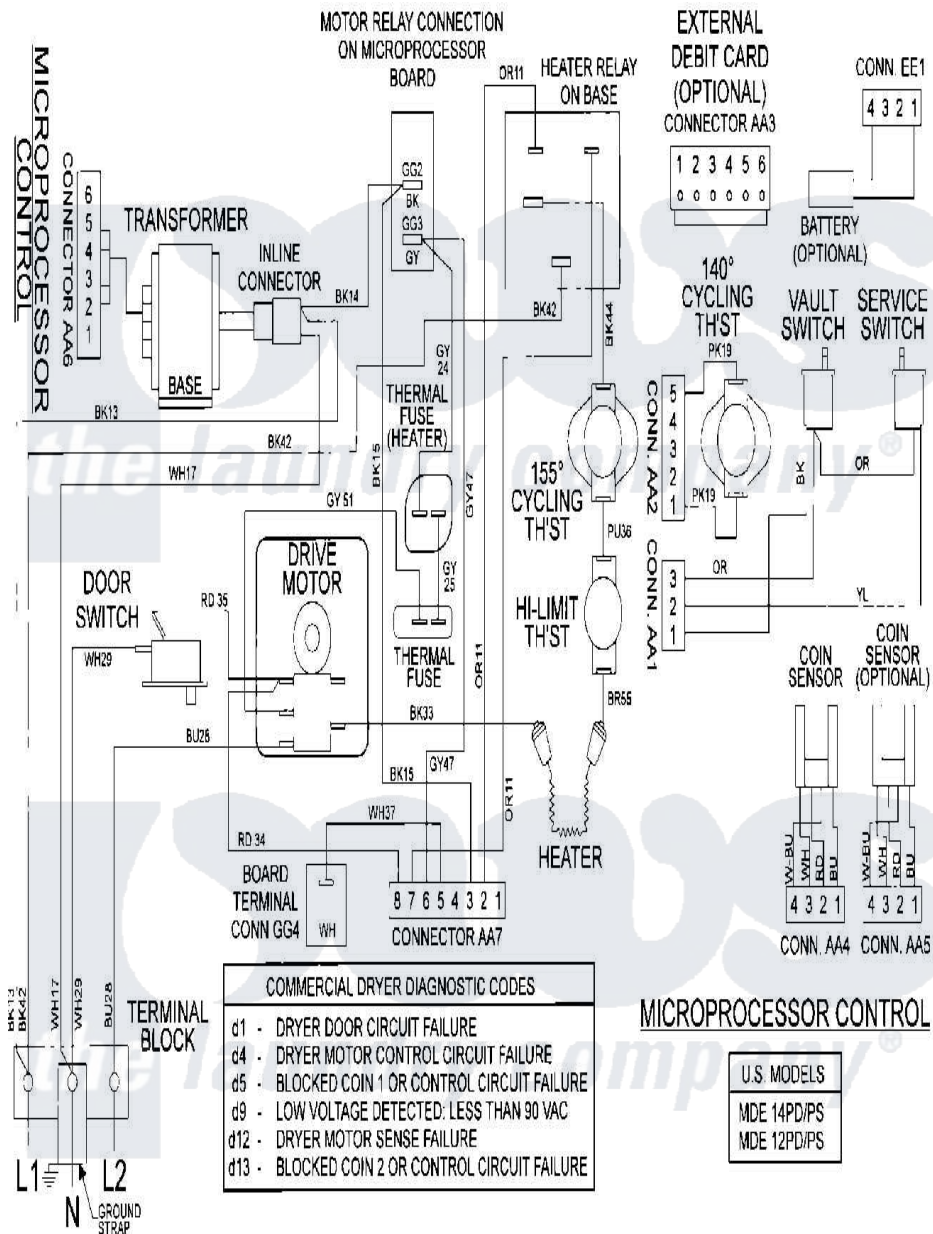

Maytag MDE14PDACW 08 - WIRING INFORMATION

Maytag Residential Maytag MDE14PDACW Dryer Parts Parts Diagram 08 - WIRING INFORMATION
Click on the part number to view part

Item	Original Part Number	Replaced By	Status	Part Description
001	NLA		Not Available	WIRING INFORMATION