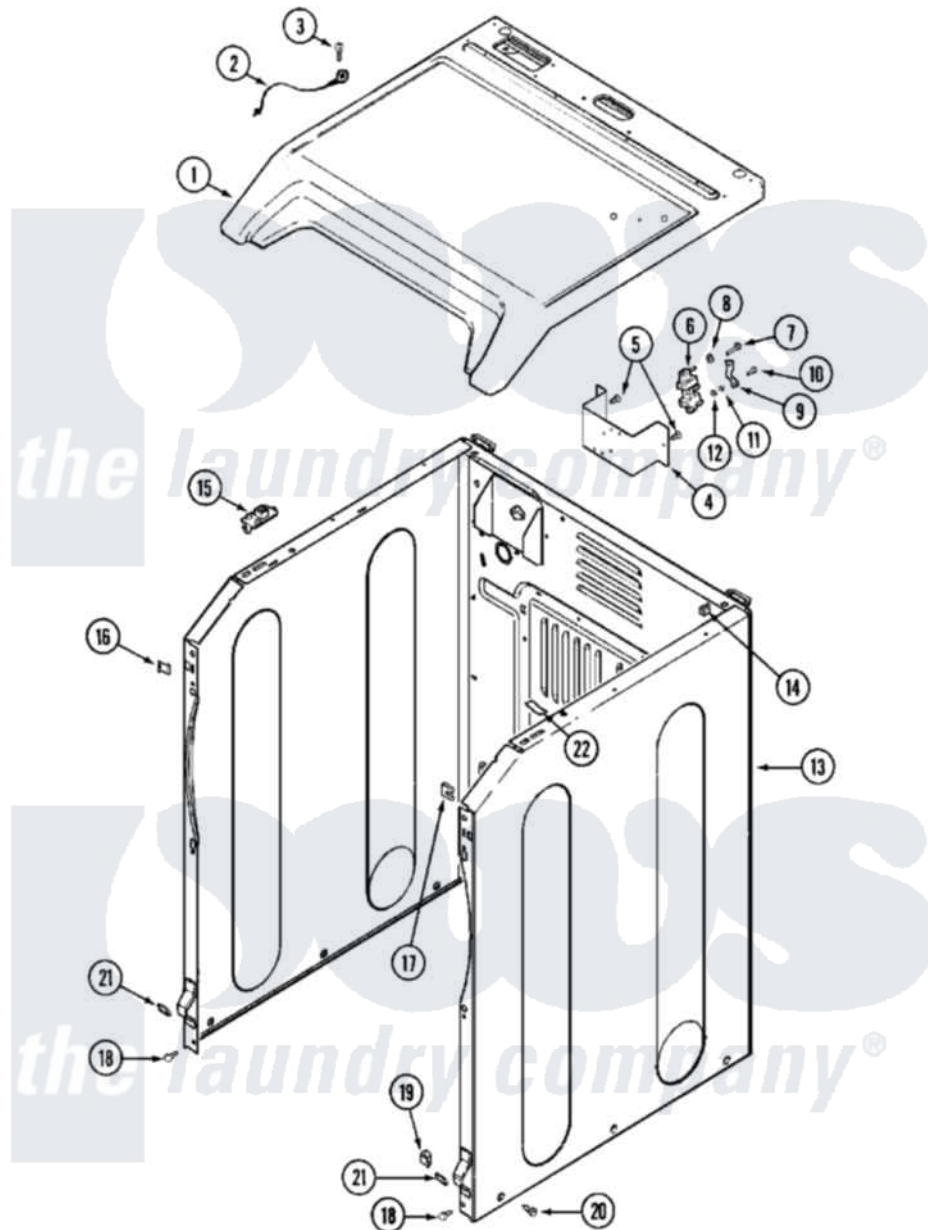

Maytag MDE14PDADW 03 - CABINET-FRONT

Maytag [Residential Maytag MDE14PDADW Dryer Parts](#) Parts Diagram 03 - CABINET-FRONT
 Click on the part number to view part

Item	Original Part Number	Replaced By	Status	Part Description
001	33001797			Cover, Top
"	33002629			Cover, Top
"	NLA		Not Available	COVER, TOP (ALM)
002	22001959			Wire, Ground
003	210186	3370225		Screw
004	NLA		Not Available	BRACKET, TERMINAL BLOCK---NA
005	22001995			Screw Note: Screw, Tumbler Front And Shroud
006	33001244			Block, Terminal
007	Y312209	W10001200		Screw
008	Y311270			Washer, Terminal Block
009	Y312184			Strap, Grounding
010	NLA		Not Available	SCREW, GROUND STRAP
011	311484	112432		Nut
012	311093			Washer, Terminal Connection
013	22003639			Cabinet Assembly

"	33002626		Cabinet, Assembly
"	NLA	Not Available	CABINET (WHT W/V-BRACKET)
014	310933	33002194	Nut, Speed
015	33001757	33002891	Pin, Locator
016	22002049		Clip Note: Clip, Front Panel
017	213280	204439	Screw And Fstner Assembly
018	22001496		Front Panel Fastener And Screw
"	22001995		Screw Note: Screw, Tumbler Front And Shroud
019	Y310376		Clip, Door Switch Harness
020	213007		Xfor Cabinet See Cabinet, Back
"	22003409	213007	Xfor Cabinet See Cabinet, Back
021	213280	204439	Screw And Fstner Assembly
"	22002239		Clip, Front Panel
022	33001836		Strap, Top Cover Support