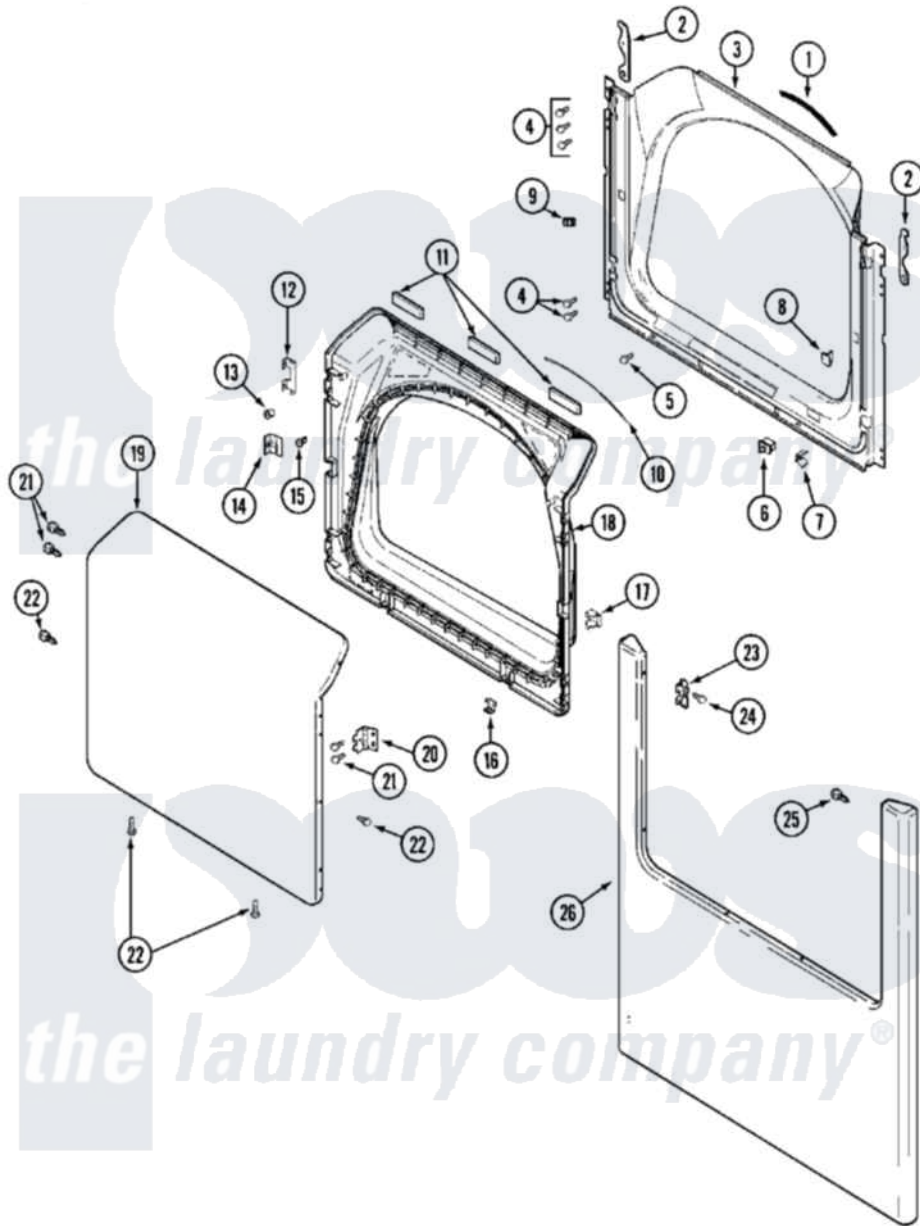

Maytag MDE14PDADW 04 - DOOR

Maytag [Residential Maytag MDE14PDADW Dryer Parts](#) Parts Diagram 04 - DOOR
 Click on the part number to view part

Item	Original Part Number	Replaced By	Status	Part Description
001	33001767			Seal, Shroud
002	22002033	33002597		Hook, Security
003	33001778			Shroud
"	33001779	33002379		Shroud
004	22001995			Screw Note: Screw, Tumbler Front And Shroud
005	33001768			Screw, Shroud Note: Screw, Shroud And Outlet Duct
006	33001509	W10169313		Switch-Dor
007	33001760			Bracket, Hinge
008	NLA		Not Available	PLUG, DOOR CATCH
009	Y304578	LA-1003		Door Catch Kit
010	33002094			Seal, Door
011	33001268		Not Available	PAD, DOOR
012	22002038			Clip, Door
013	33001771			Bushing, Inner Door
014	33001793			Bracket, Strike

015	33001761		Strike, Door
016	22002039		Clip, Door
017	33001763		Plug, Inner Door
018	33001750		Door, Inner/ W Seal
"	33001751		Inner Door/ W Seal
019	22001979		Door, Outer
"	22001980	Not Available	(ALM-W/DAMPER)
020	33001759		Hinge, Door
021	22002062	98006631	Screw
022	22002063		Screw No.8-18AB Wafer Head
"	22002064	489355	Screw, 8 X 1/2
023	33001764		Cover, Hinge Hole
"	33001765		Cover, Hinge Hole
024	33001787		Screw, Hinge Note: Screw, Hinge Hole Cover
"	33001846		Screw, Hinge Hole Cover
025	22002012		Screw, Hinge Note: Screw, Hinge Bracket
"	22002243		Screw, Front Panel And Hinge
"	22002244		Clip, Grounding
026	22002087	Not Available	PANEL, FRONT (WHT)
"	22002241	22002836	Panel, Front
"	22002242	Not Available	PANEL, FRONT (ALM)
"	NLA	Not Available	(ALM)
027	213280	204439	Screw And Fstner Assembly
"	22001496		Front Panel Fastener And Screw
"	22001995		Screw Note: Screw, Tumbler Front And Shroud
"	22002239		Clip, Front Panel