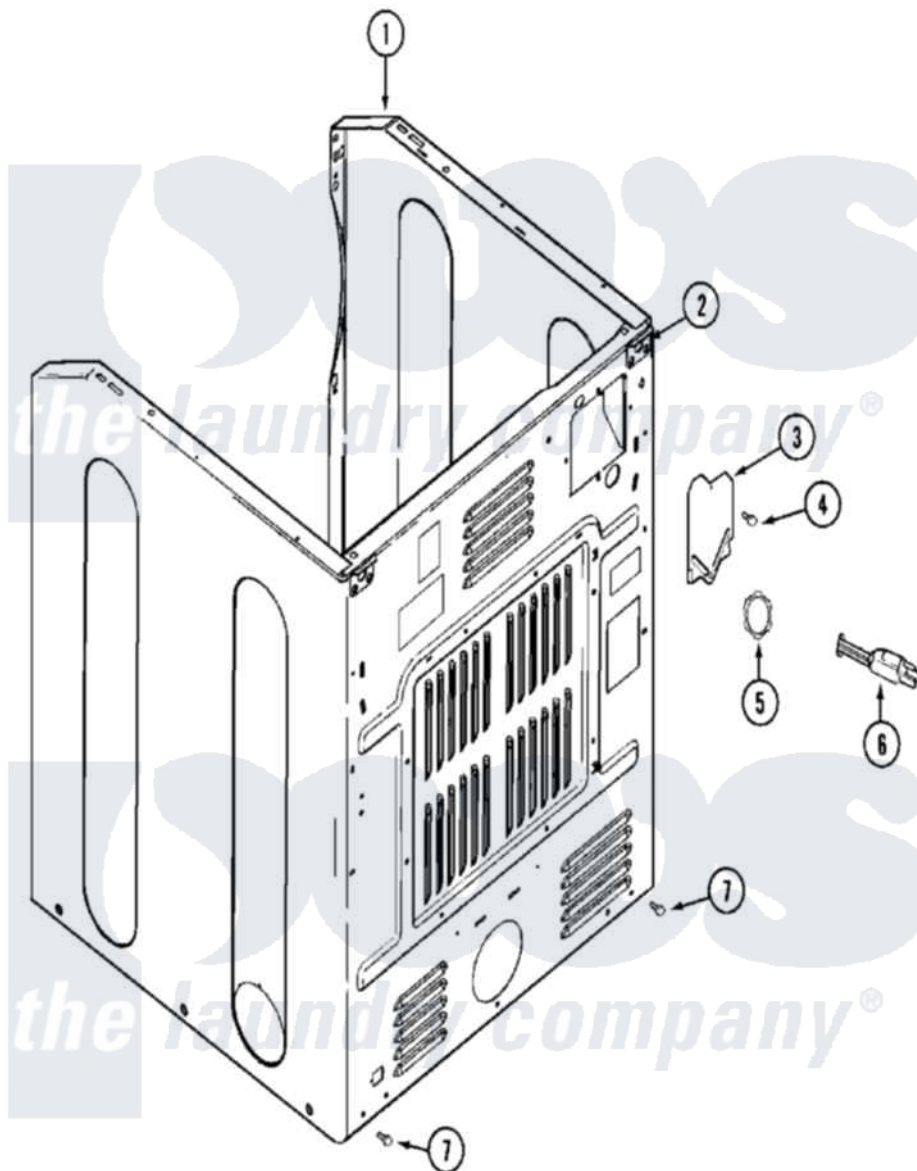

Maytag MDE14PDADW 05 - CABINET-REAR

Maytag Residential Maytag MDE14PDADW Dryer Parts Parts Diagram 05 - CABINET-REAR
 Click on the part number to view part

Item	Original Part Number	Replaced By	Status	Part Description
001	33002626			Cabinet, Assembly
"	NLA		Not Available	CABINET (WHT W/V-BRACKET)
002	22001995			Screw Note: Screw, Tumbler Front And Shroud
"	22003367	22004095		Hinge, Plastic
"	NLA		Not Available	BRACKET, CABINET HINGE
003	33001795			Cover, Terminal Block
004	22001995			Screw Note: Screw, Tumbler Front And Shroud
005	33001425			Locknut, Eared For Canadian
006	305168	33002916		Power Cord, Canadian 240V
007	22001995			Screw Note: Screw, Tumbler Front And Shroud