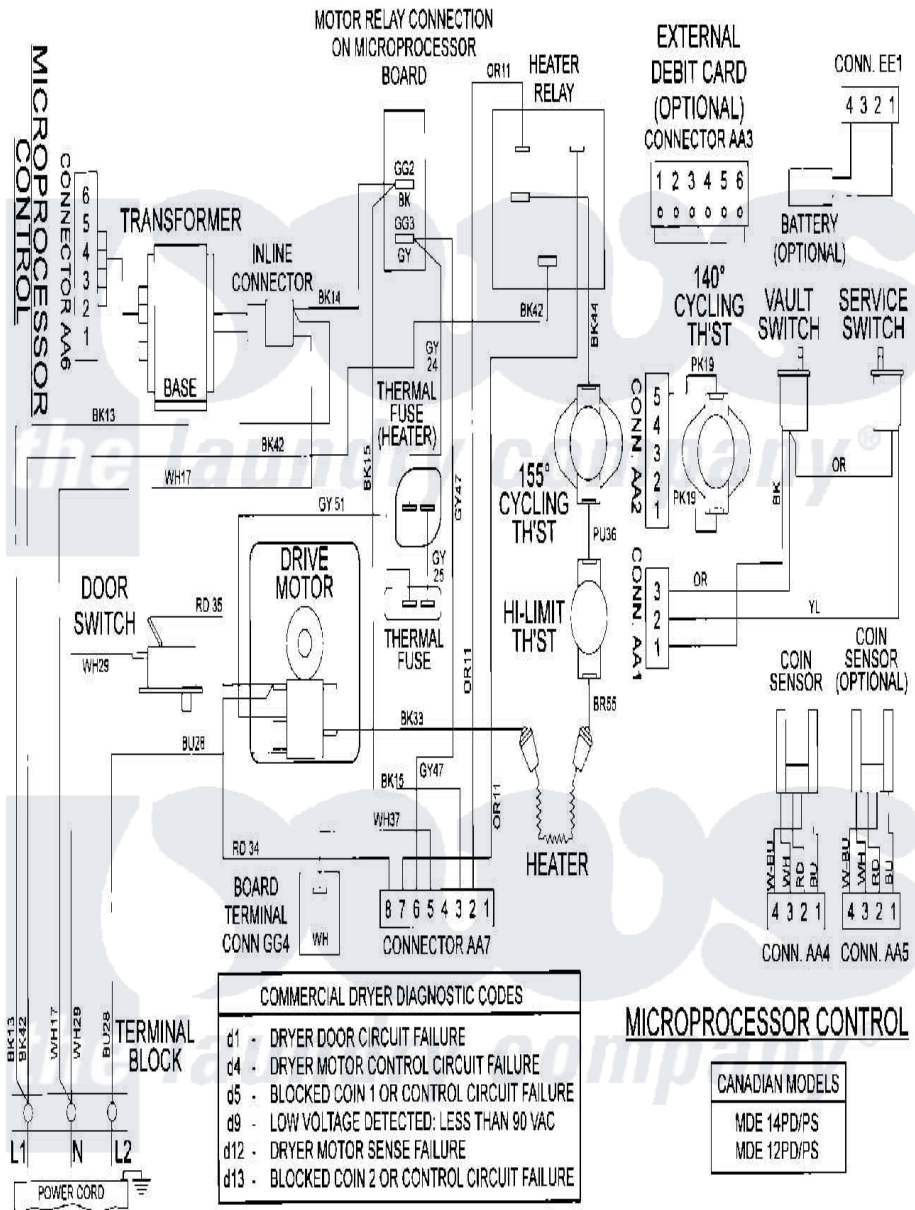

Maytag MDE14PDADW 08 - WIRING INFORMATION

Maytag [Residential Maytag MDE14PDADW Dryer Parts](#) Parts Diagram 08 - WIRING INFORMATION
 Click on the part number to view part

| Item | Original Part Number | Replaced By | Status | Part Description |
|------|----------------------|-------------|---------------|--------------------|
| 001 | NLA | | Not Available | WIRING INFORMATION |