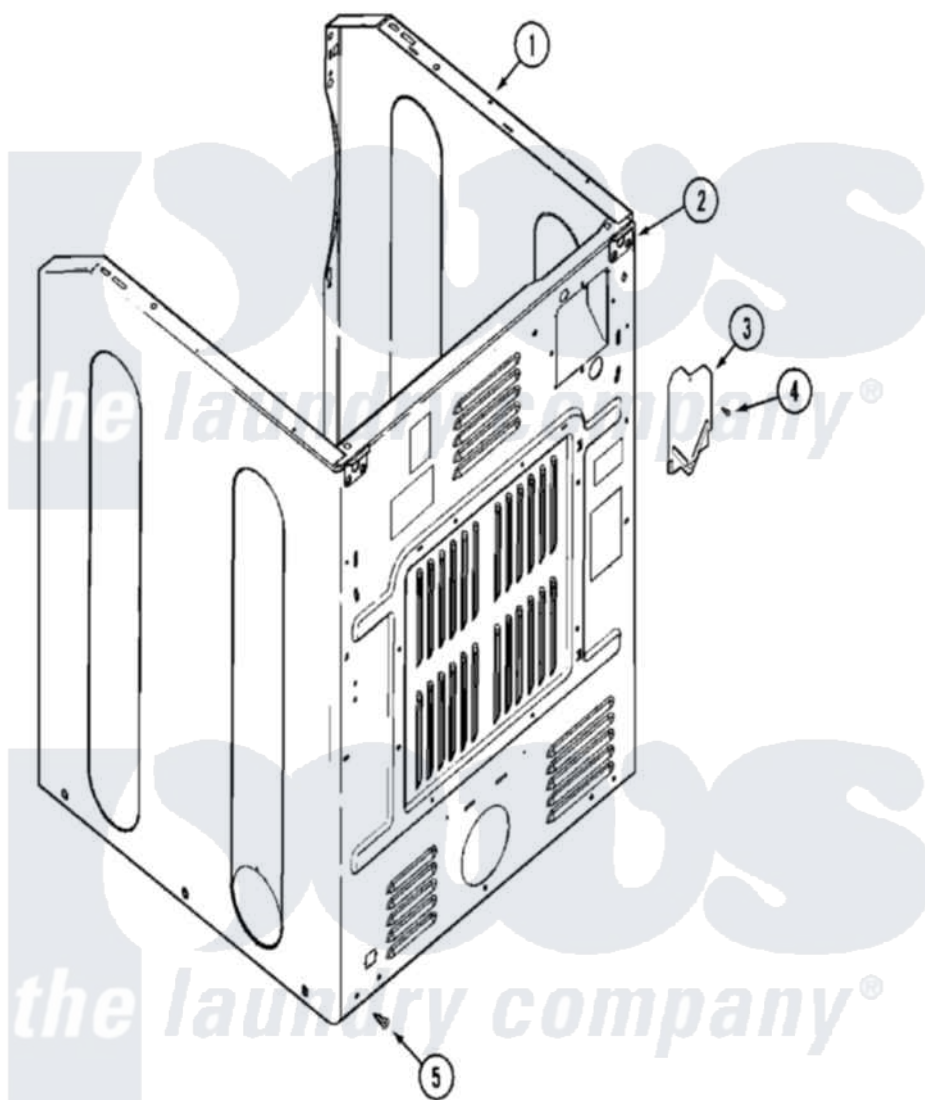

Maytag MDE14PDAGW 05 - CABINET-REAR

[Maytag Residential Maytag MDE14PDAGW Dryer Parts](#) Parts Diagram 05 - CABINET-REAR
Click on the part number to view part

Item	Original Part Number	Replaced By	Status	Part Description
001	NLA		Not Available	CABINET (WHT)
002	NLA		Not Available	BRACKET, CABINET HINGE
003	33001795			Cover, Terminal Block
004	22001995			Screw Note: Screw, Tumbler Front And Shroud
005	22001995			Screw Note: Screw, Tumbler Front And Shroud