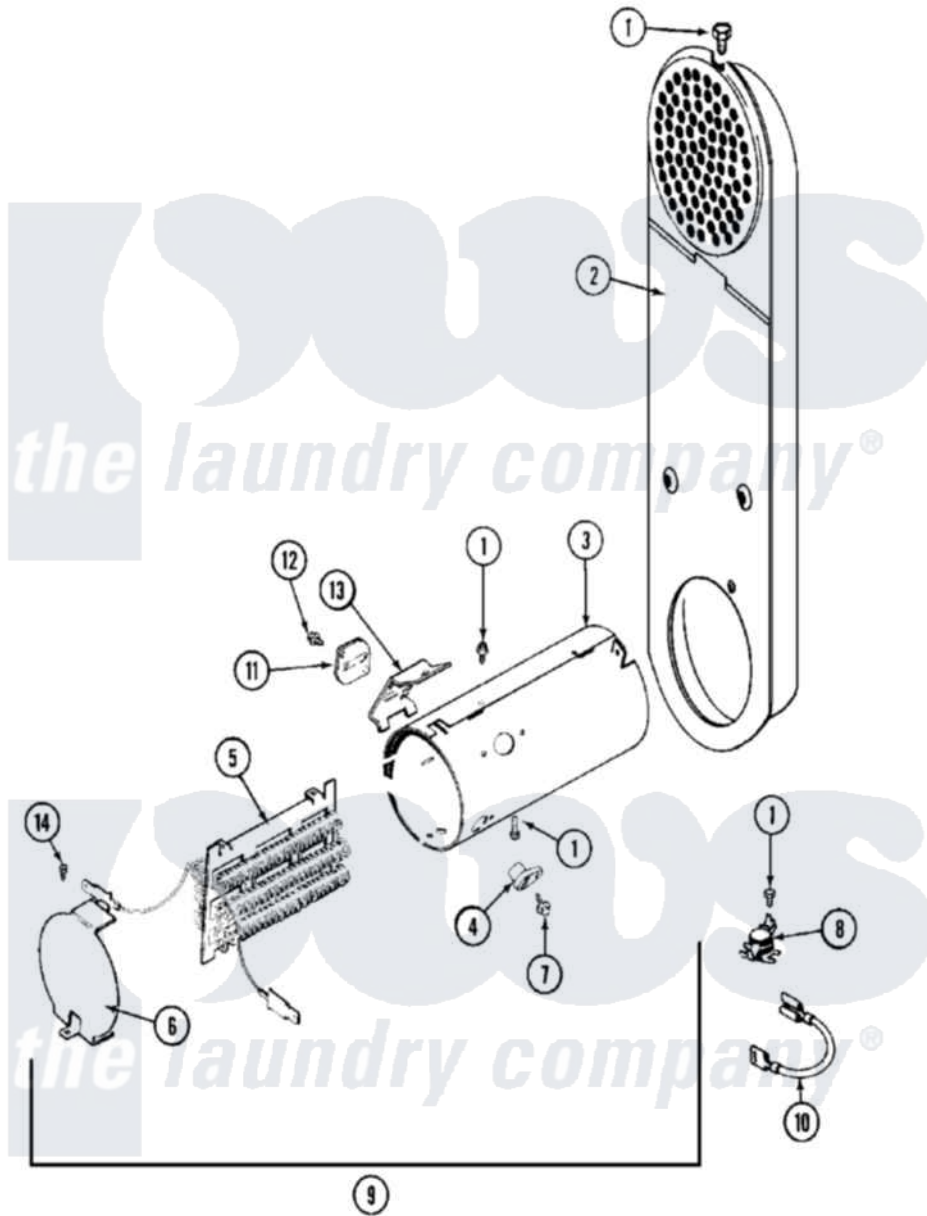

Maytag MDE14PDAGW 07 - HEATER

Maytag Residential Maytag MDE14PDAGW Dryer Parts Diagram 07 - HEATER
 Click on the part number to view part

Item	Original Part Number	Replaced By	Status	Part Description
001	211294	90767		Screw, 8A X 3/8 HeX Washer Head Tapping
002	33001803	33003038		Assembly, Inlet Duct-Elec
003	314995			Enclosure, Heater
004	314998			Insulator, Terminal
005	307186	Y308615		Heater Sub-Assembly
006	314999			Shield, Radiant
007	NLA		Not Available	SCREW, TERMINAL INSULATOR
008	303396			Thermostat, Hi-Limit
009	33002159			Heater Assembly 240
010	Y307173			Wire, Jumper
011	307473			Fuse, Thermal
012	NLA		Not Available	SCREW
013	315346			Bracket, Thermal Fuse
014	22001996	3370225		Screw
015	Y308590	W10116795		Heater