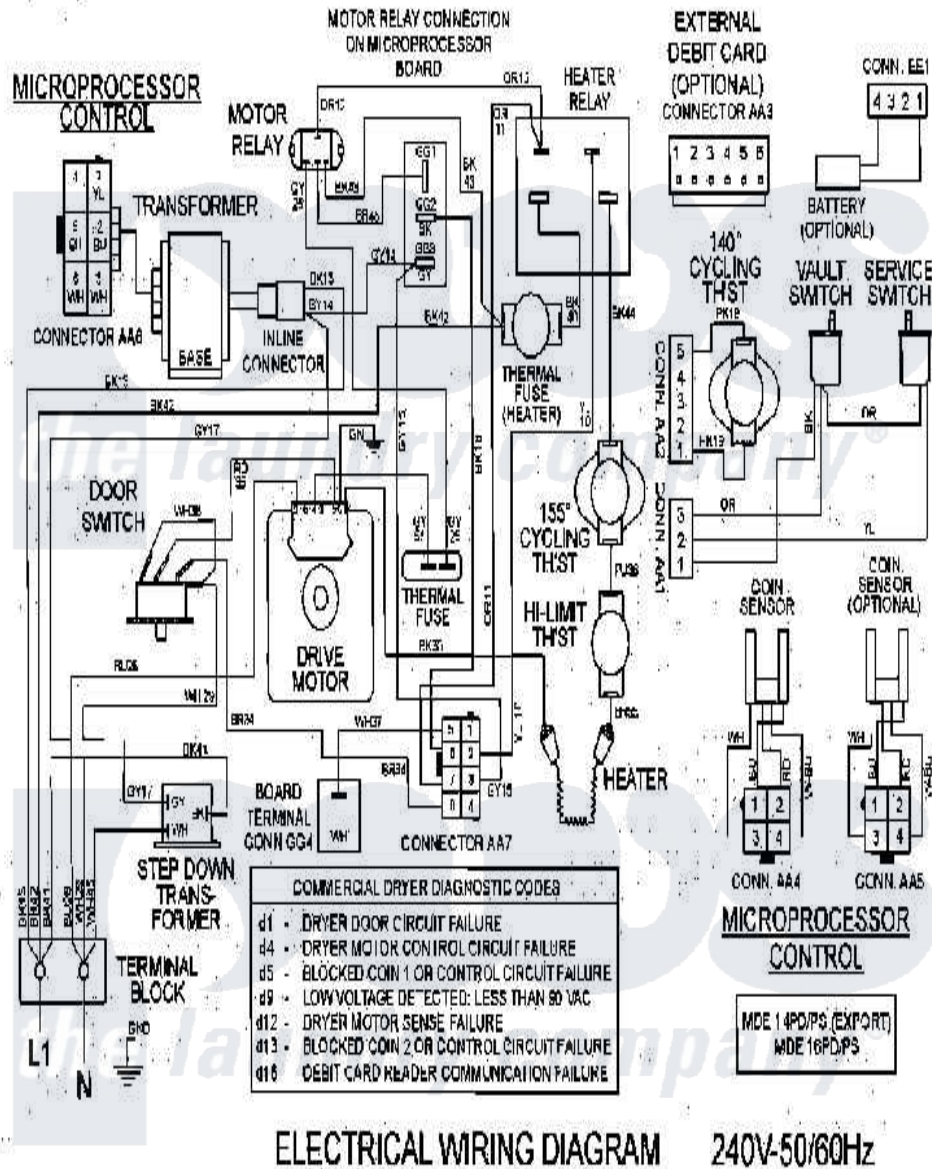

Maytag MDE14PDAGW 09 - WIRING INFORMATION

Maytag [Residential Maytag MDE14PDAGW Dryer Parts](#) Parts Diagram 09 - WIRING INFORMATION
 Click on the part number to view part

| Item | Original Part Number | Replaced By | Status | Part Description |
|------|----------------------|-------------|---------------|--------------------|
| 001 | NLA | | Not Available | WIRING INFORMATION |