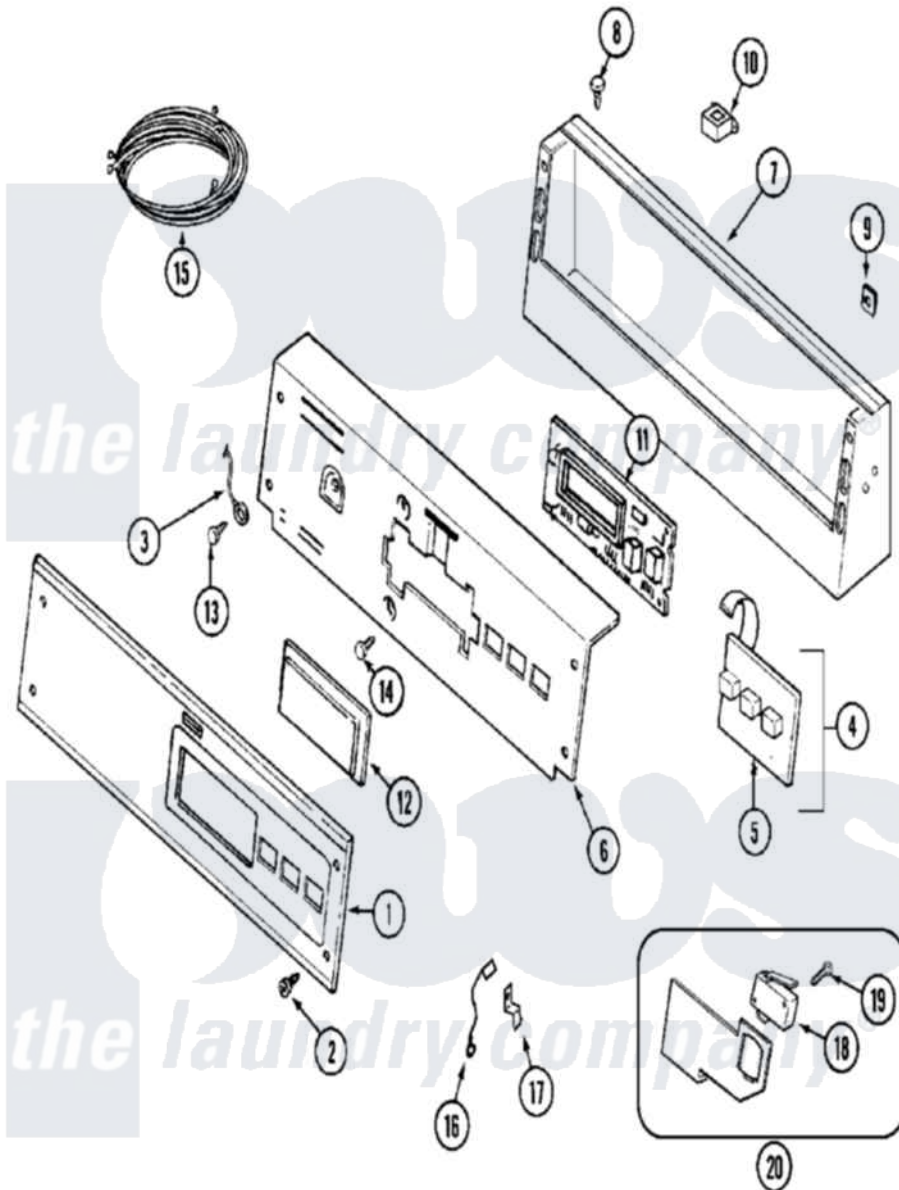

Maytag MDE14PNAGW 01 - CONTROL PANEL

Maytag [Residential Maytag MDE14PNAGW Dryer Parts](#) Parts Diagram 01 - CONTROL PANEL
 Click on the part number to view part

Item	Original Part Number	Replaced By	Status	Part Description
001	NLA		Not Available	PANEL, CONTROL
002	215506			Screw, Control Panel Overlay
003	22001959			Wire, Ground
004	215527	W10140652		Screw, 6-20 X 1/2
"	33002165			Backup Plate W/Switch Assembly
005	215517	W10131113		Push Button
006	22001511	22002954		Deflector, Water
"	33001956	W10124215		Bracket, Control
"	33002523			Bracket, Back
007	22003101			Console
"	33001957			Console
008	22001996	3370225		Screw
009	215003			Fastener, Panel And Bracket
010	211251			Screw, Transformer
"	22001419			Nut, Transformer
"	22002139			Transformer

011	33001204		Stand-Off, Ccontrol Board
"	33001839	W10130081	Control Board
"	912077		Locknut, Reader Harness
012	22001962	W10131114	Cover, Display
013	211252		Screw, Ground Wire
014	215526		Screw, Circuit Board
015	33001953		Wire Harness, Main
"	33001973		Wire Harness, Main
"	33002090		Harness, Service
"	33002168		Wire Harness, Main
016	Y206081	W10116737	Lock
017	33002092	W10133266	Cam-Lock
018	22002367		Switch, Sensor
019	22002368		Screw, Sensor Switch Bracket
020	33002093		Bracket Assembly, Switch