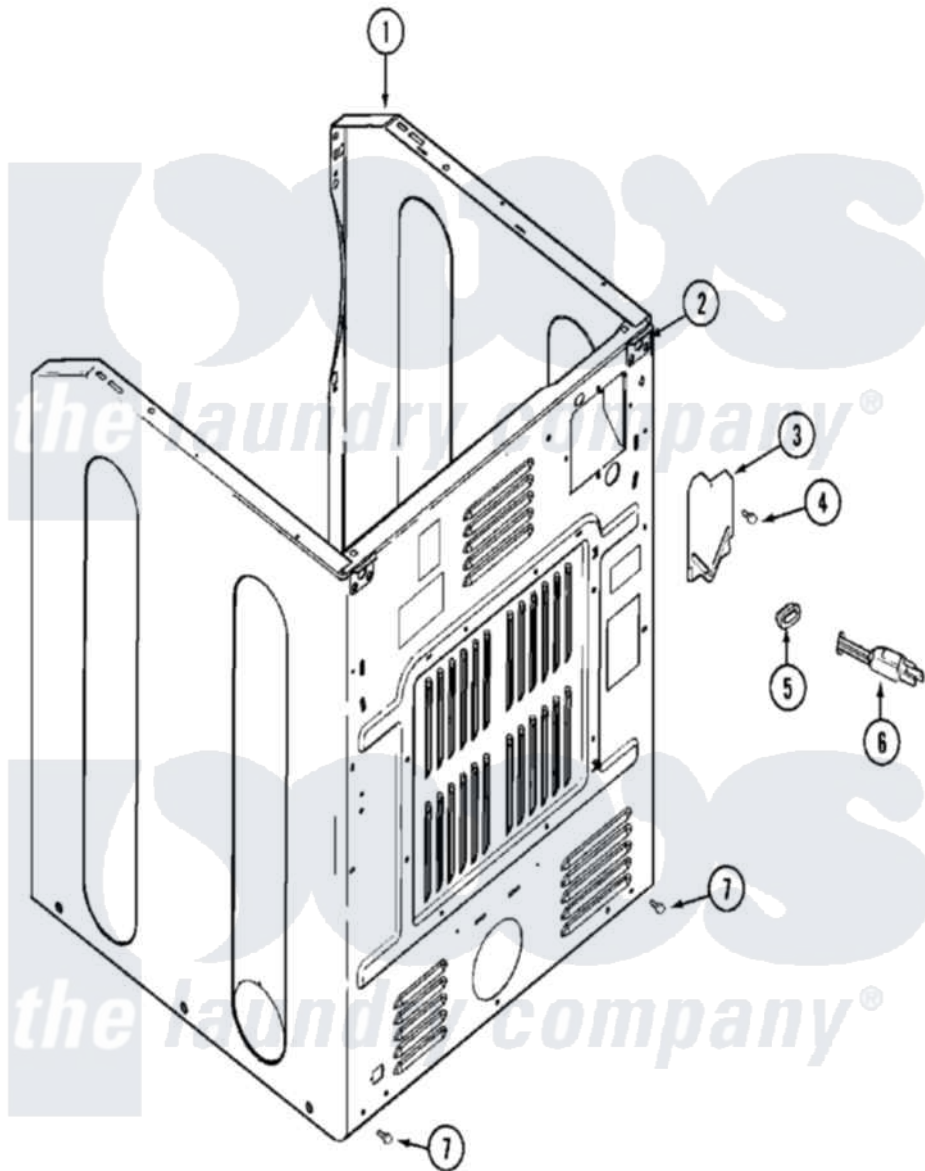

Maytag MDE14PNAGW 04 - CABINET-REAR

Maytag Residential Maytag MDE14PNAGW Dryer Parts Parts Diagram 04 - CABINET-REAR
 Click on the part number to view part

Item	Original Part Number	Replaced By	Status	Part Description
001	NLA		Not Available	CABINET (WHT)
002	22001995			Screw Note: Screw, Tumbler Front And Shroud
"	22003367	22004095		Hinge, Plastic
"	NLA		Not Available	BRACKET, CABINET HINGE
003	33001795			Cover, Terminal Block
004	22001995			Screw Note: Screw, Tumbler Front And Shroud
005	216183			Grommet, Cord Export
"	22002532	216183		Grommet, Cord Export
006	208749		Not Available	CORD, POWER (EXPORT)
"	22001558			Cord, Power
"	33001819		Not Available	CORD, POWER (AS WRAPPED)
007	22001995			Screw Note: Screw, Tumbler Front And Shroud