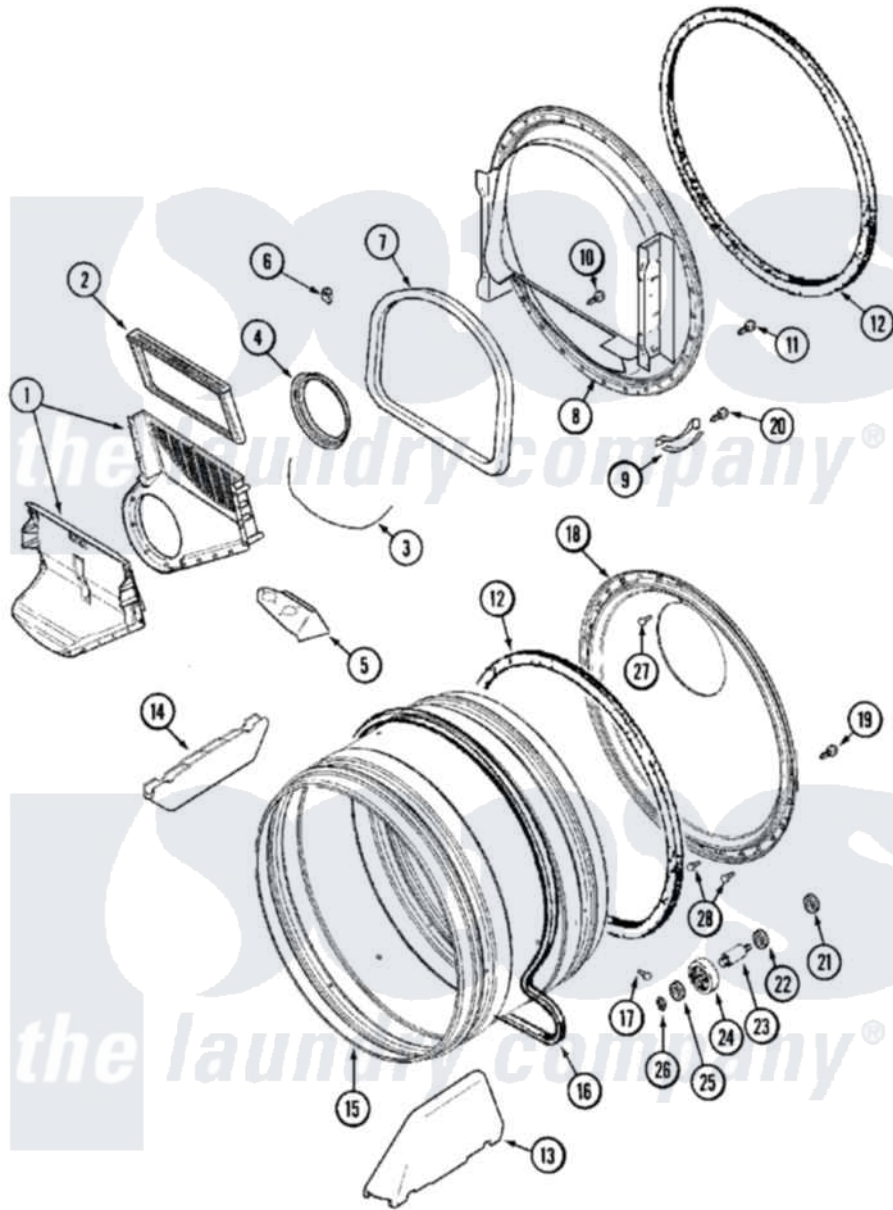

# Maytag MDE14PNAGW 08 - TUMBLER

Maytag [Residential Maytag MDE14PNAGW Dryer Parts](#) Parts Diagram 08 - TUMBLER  
 Click on the part number to view part

Item	Original Part Number	Replaced By	Status	Part Description
001	<a href="#">33001799</a>			Outlet Duct Assembly Note: Outlet Duct Assembly
002	33001804	<a href="#">33002790</a>		Lint Filter
003	NLA		Not Available	SEAL, OUTLET DUCT
004	33001758	<a href="#">33002560</a>		Seal, Blower
005	<a href="#">33001837</a>			Cover, Thermostat
006	<a href="#">Y310376</a>			Clip, Door Switch Harness
007	<a href="#">33001767</a>			Seal, Shroud
008	<a href="#">33001802</a>			Front, Tumbler
009	<a href="#">306508</a>			Tumbler Bearing Kit ----W
010	NLA		Not Available	SCREW, OUTLET DUCT (PHILLIPS)
011	33001855	<a href="#">33002917</a>		Screw, No.10-16
012	<a href="#">33001807</a>			Seal, Tumbler
013	33001756	<a href="#">33002032</a>		Baffle
014	<a href="#">33001755</a>			Baffle
015	33001794	<a href="#">33001889</a>		Tumbler

016	33001777	<a href="#">33002535</a>	V-Belt
017	33001788	<a href="#">33002973</a>	Screw, No.9-15 X 1.00 Hx WS
018	<a href="#">33001801</a>		Back, Tumbler
019	<a href="#">33002190</a>		SCrew, C BraCe, BraCket, Cabinet
020	<a href="#">210720</a>		Rivet, Bearing To Tumbler Fmt
021	<a href="#">33001443</a>		Nut, Hex
022	Y313347	<a href="#">312535</a>	Washer, Vault Mounting Brk.
023	Y312948	<a href="#">6-3129480</a>	Shaft- Tumbler
024	Y303373	<a href="#">12001541</a>	Drum Roller/Washer Assembly--W
025	<a href="#">312535</a>		Washer, Vault Mounting Brk.
026	410233	<a href="#">9703438</a>	Ring-Retr
027	<a href="#">210932</a>		Screw, No.8 X 9/16 Ctsk Note: Screw, Inlet Duct
028	22001996	<a href="#">3370225</a>	Screw