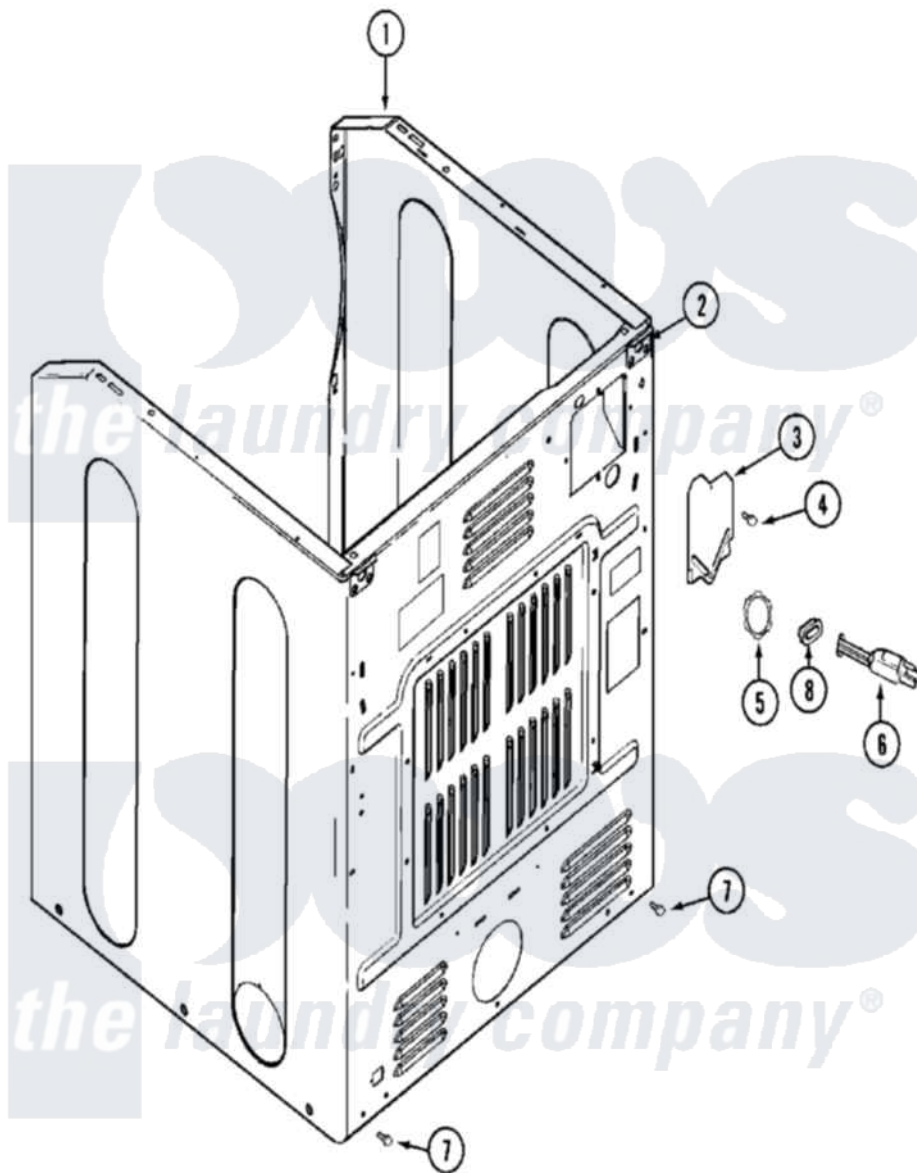

# Maytag MDE14PNAYW 04 - CABINET-REAR

Maytag Residential Maytag MDE14PNAYW Dryer Parts Parts Diagram 04 - CABINET-REAR  
 Click on the part number to view part

Item	Original Part Number	Replaced By	Status	Part Description
001	<a href="#">22003639</a>			Cabinet Assembly
"	<a href="#">33002626</a>			Cabinet, Assembly
"	NLA		Not Available	CABINET (WHT)
002	<a href="#">22001995</a>			Screw Note: Screw, Tumbler Front And Shroud
"	22003367	<a href="#">22004095</a>		Hinge, Plastic
"	NLA		Not Available	BRACKET, CABINET HINGE
003	<a href="#">33001795</a>			Cover, Terminal Block
004	<a href="#">22001995</a>			Screw Note: Screw, Tumbler Front And Shroud
005	<a href="#">33001425</a>			Locknut, Eared For Canadian
006	22001178	<a href="#">22003062</a>		Cord, Power
"	305168	<a href="#">33002916</a>		Power Cord, Canadian 240V
007	<a href="#">22001995</a>			Screw Note: Screw, Tumbler Front And Shroud
008	33002053	<a href="#">211881</a>		Grommet, Cord Part Not Used- Gas Models Only