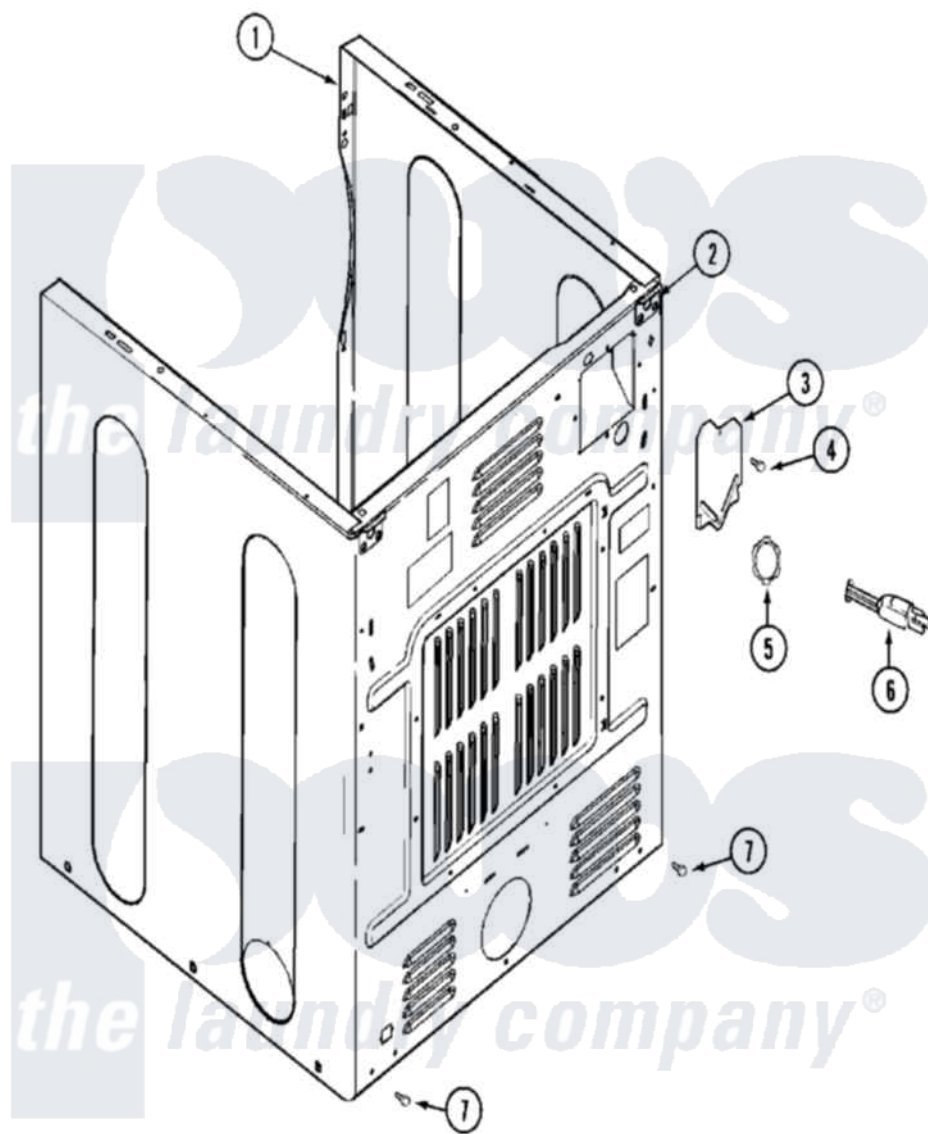

Maytag MDE16CSAGW 04 - CABINET-REAR

Maytag Residential Maytag MDE16CSAGW Dryer Parts Parts Diagram 04 - CABINET-REAR
 Click on the part number to view part

Item	Original Part Number	Replaced By	Status	Part Description
001	NLA		Not Available	CABINET (WHT)
002	22001995			Screw Note: Screw, Tumbler Front And Shroud
"	22003367	22004095		Hinge, Plastic
"	NLA		Not Available	BRACKET, CABINET HINGE
003	33001795			Cover, Terminal Block
004	22001995			Screw Note: Screw, Tumbler Front And Shroud
"	Y912873			Screw, Terminal Block Bracket
005	33001425			Locknut, Eared For Canadian
006	305168	33002916		Power Cord, Canadian 240V
007	22001995			Screw Note: Screw, Tumbler Front And Shroud