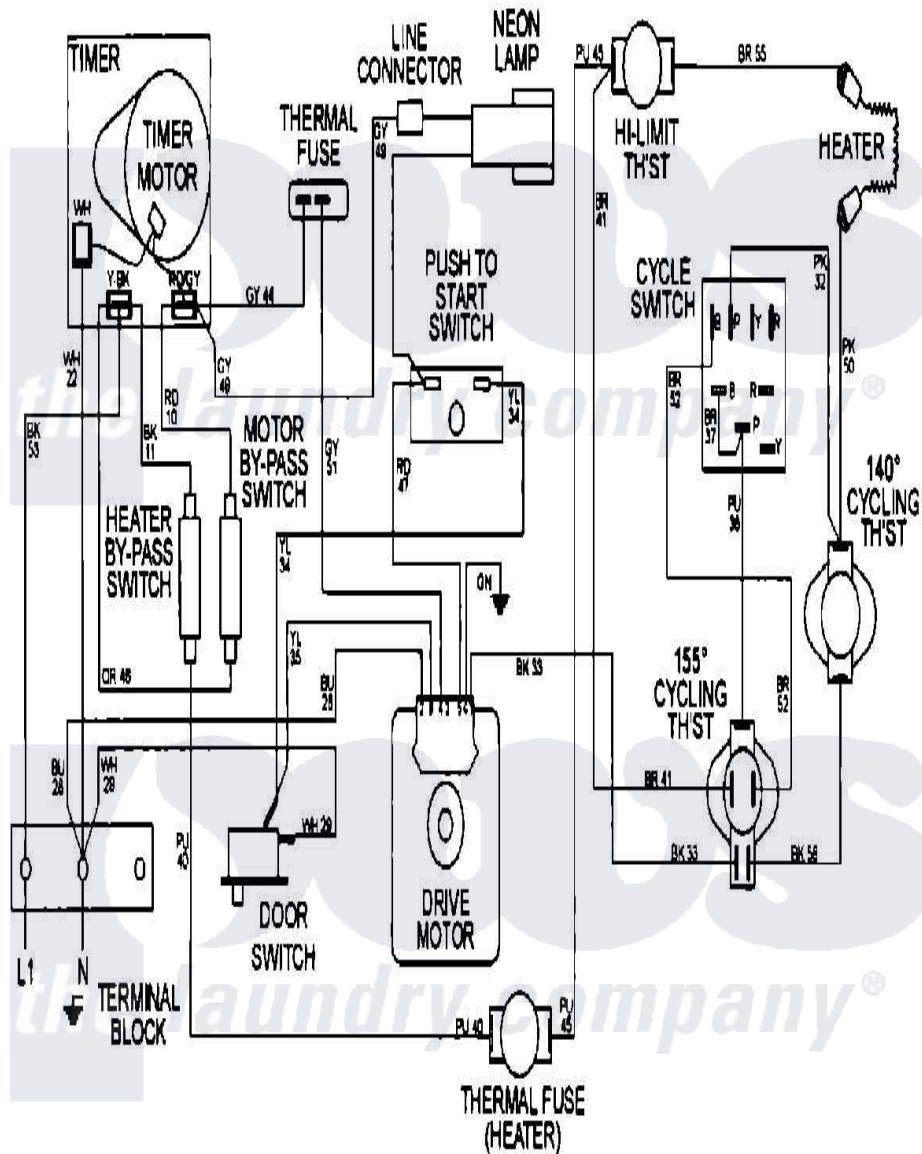

Maytag MDE16CSAGW 09 - WIRING INFORMATION

Maytag Residential Maytag MDE16CSAGW Dryer Parts Parts Diagram 09 - WIRING INFORMATION
 Click on the part number to view part

Item	Original Part Number	Replaced By	Status	Part Description
001	NLA		Not Available	WIRING INFORMATION